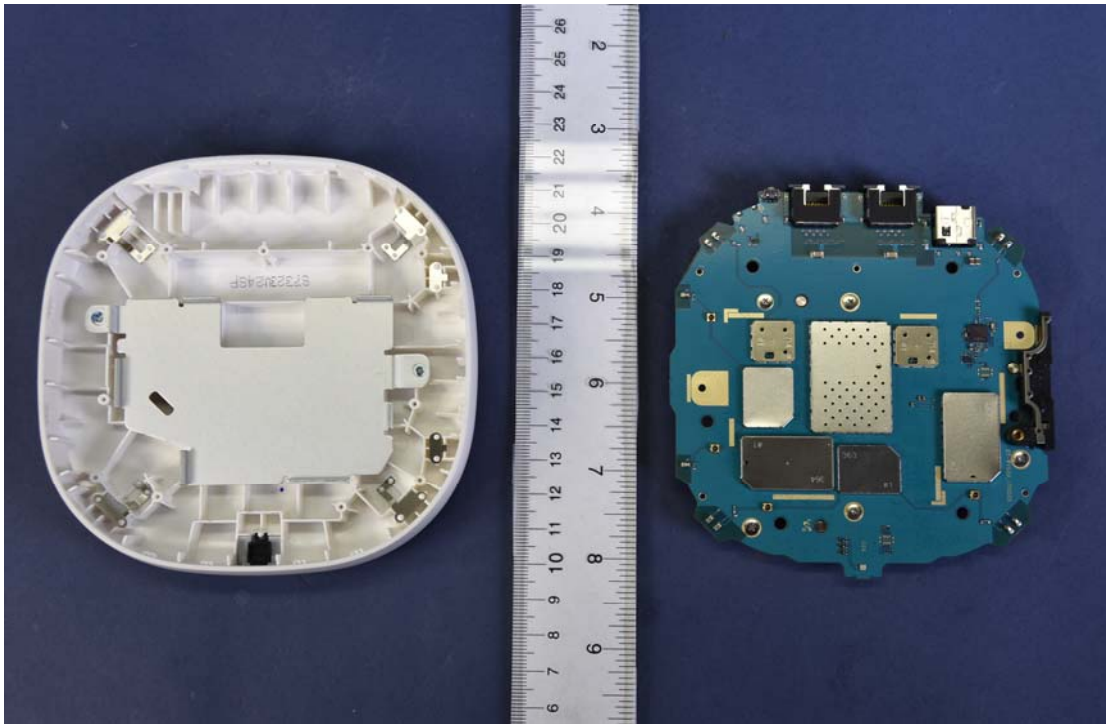

INTERNAL PHOTOGRAPHS

	<p>Samsung Electronics Co., Ltd. FCC ID: A3LETWV521</p>	<p>Model: ET-WV521</p>
<p>Internal Photos</p>	<p>EUT Type: Indoor Access Point</p>	<p>Page 4 of 4</p>