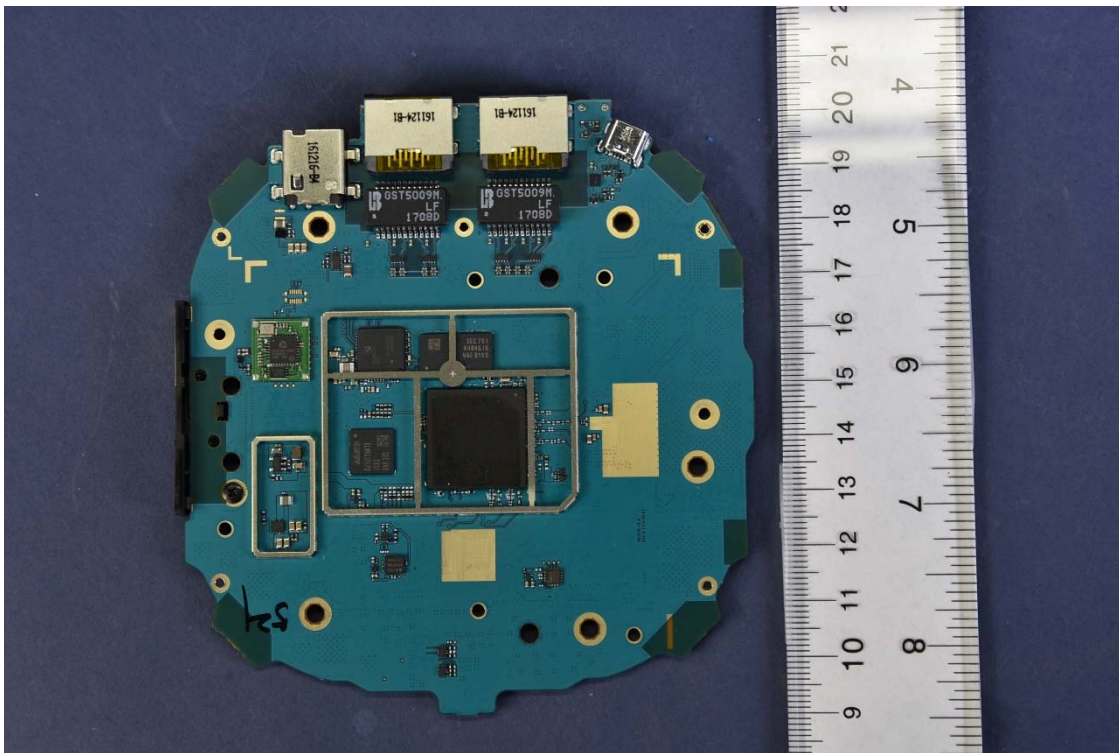

INTERNAL PHOTOGRAPHS

	<p>Samsung Electronics Co., Ltd. FCC ID: A3LETWV521</p>	<p>Model: ET-WV521</p>
<p>Internal Photos</p>	<p>EUT Type: Indoor Access Point</p>	<p>Page 4 of 4</p>