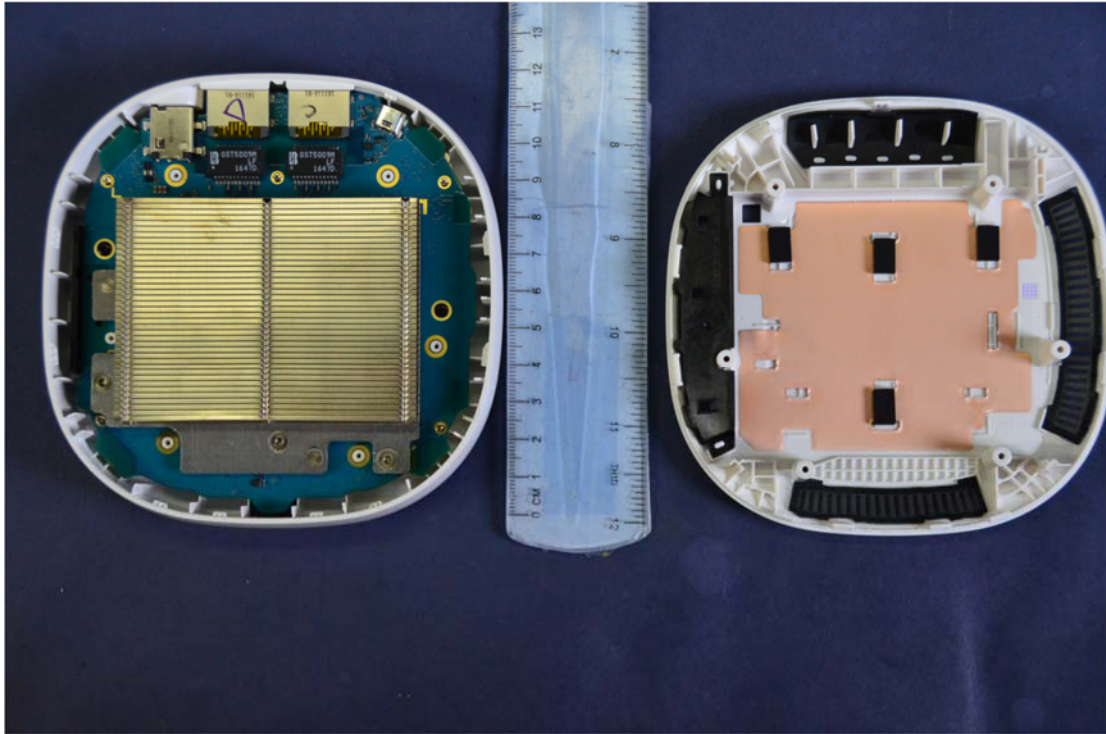

INTERNAL PHOTOGRAPHS

	<p>Samsung Electronics Co., Ltd. FCC ID: A3LETWV521</p>	<p>Model: ET-WV521</p>
<p>Internal Photos</p>	<p>EUT Type: Indoor Access Point</p>	<p>Page 4 of 4</p>