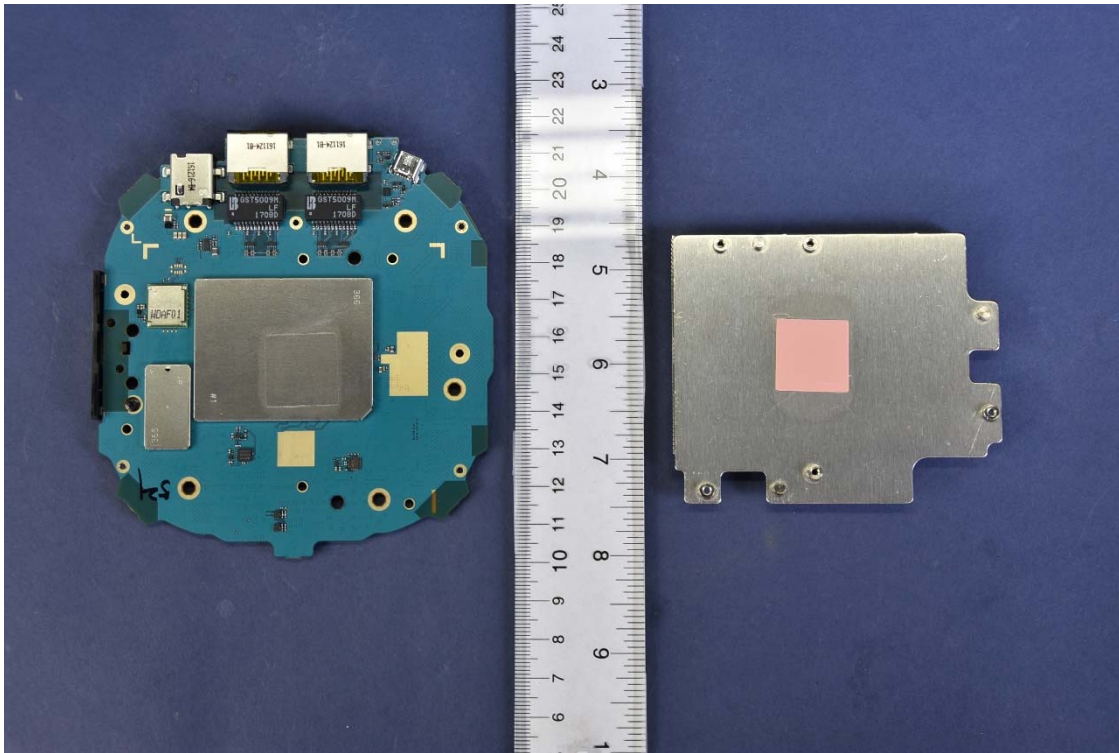

INTERNAL PHOTOGRAPHS

	<p>Samsung Electronics Co., Ltd. FCC ID: A3LETWV521</p>	<p>Model: ET-WV521</p>
<p>Internal Photos</p>	<p>EUT Type: Indoor Access Point</p>	<p>Page 4 of 4</p>