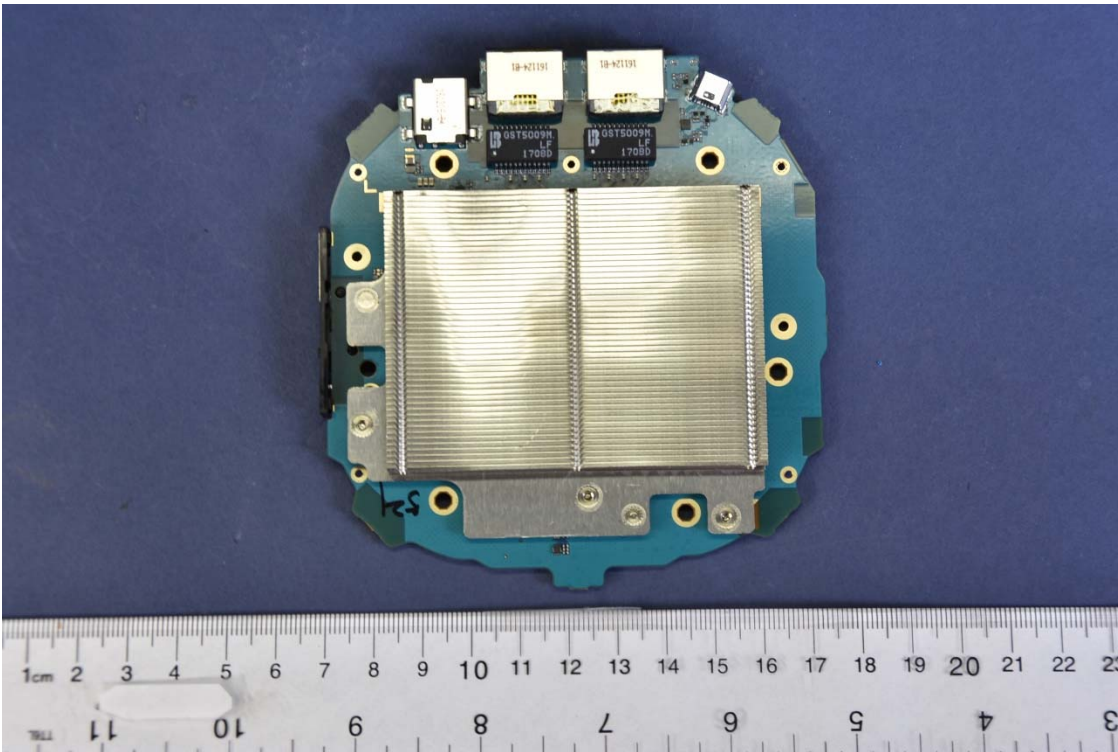

INTERNAL PHOTOGRAPHS

	<p>Samsung Electronics Co., Ltd. FCC ID: A3LETWV521</p>	<p>Model: ET-WV521</p>
<p>Internal Photos</p>	<p>EUT Type: Indoor Access Point</p>	<p>Page 4 of 4</p>