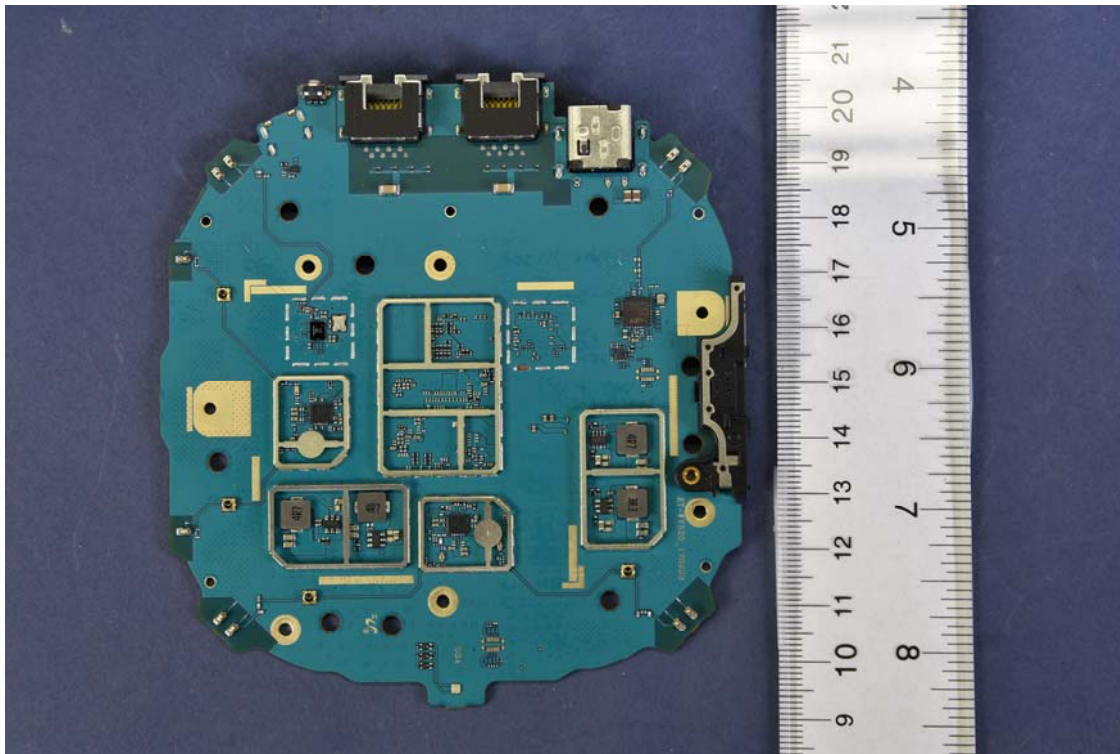

INTERNAL PHOTOGRAPHS

	<p>Samsung Electronics Co., Ltd. FCC ID: A3LETWV521</p>	<p>Model: ET-WV521</p>
<p>Internal Photos</p>	<p>EUT Type: Indoor Access Point</p>	<p>Page 4 of 4</p>