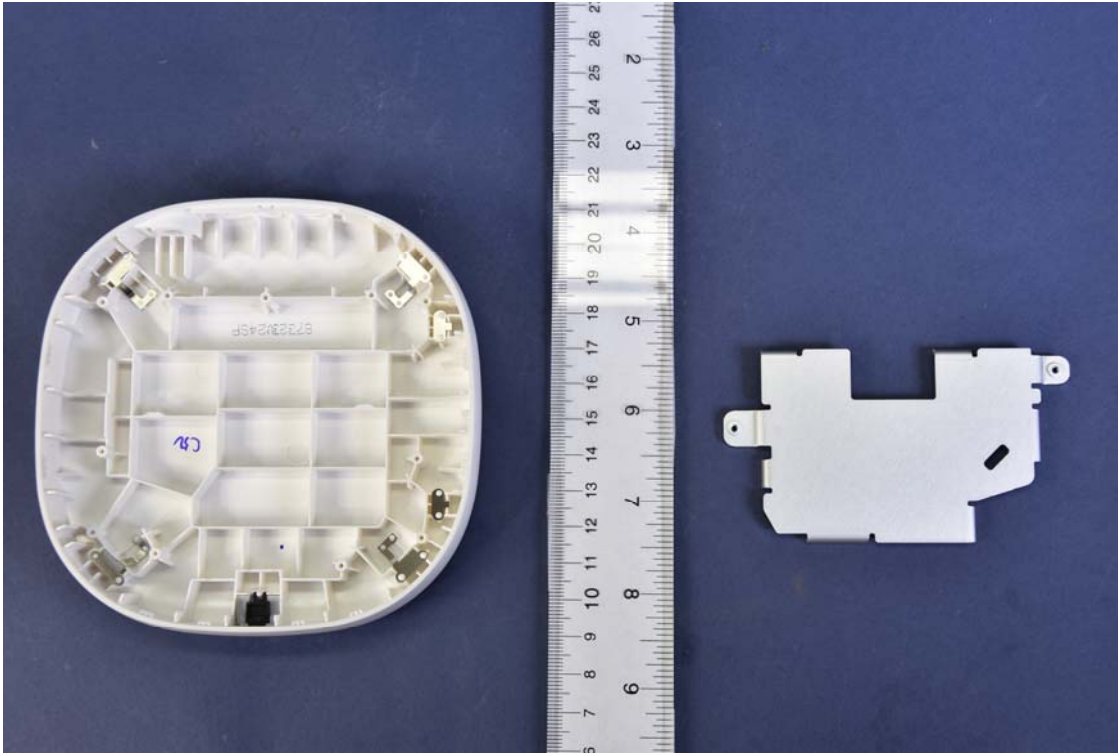

INTERNAL PHOTOGRAPHS

	<p>Samsung Electronics Co., Ltd. FCC ID: A3LETWV521</p>	<p>Model: ET-WV521</p>
<p>Internal Photos</p>	<p>EUT Type: Indoor Access Point</p>	<p>Page 4 of 4</p>