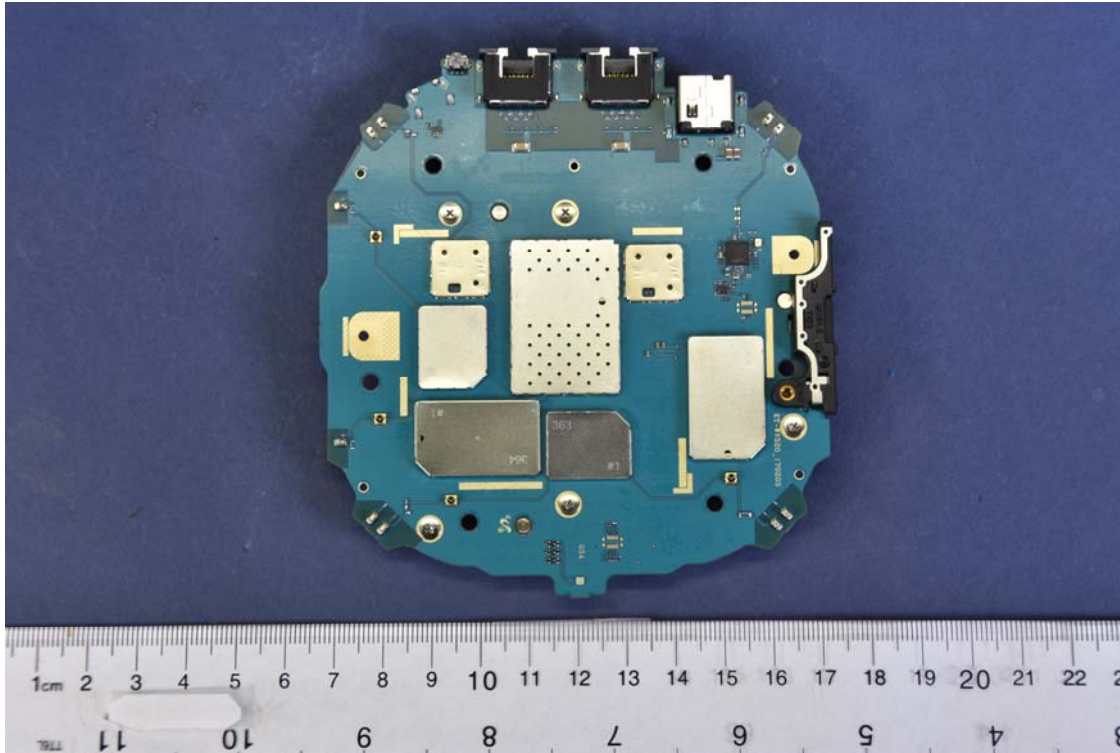

INTERNAL PHOTOGRAPHS

	<p>Samsung Electronics Co., Ltd. FCC ID: A3LETWV521</p>	<p>Model: ET-WV521</p>
<p>Internal Photos</p>	<p>EUT Type: Indoor Access Point</p>	<p>Page 4 of 4</p>