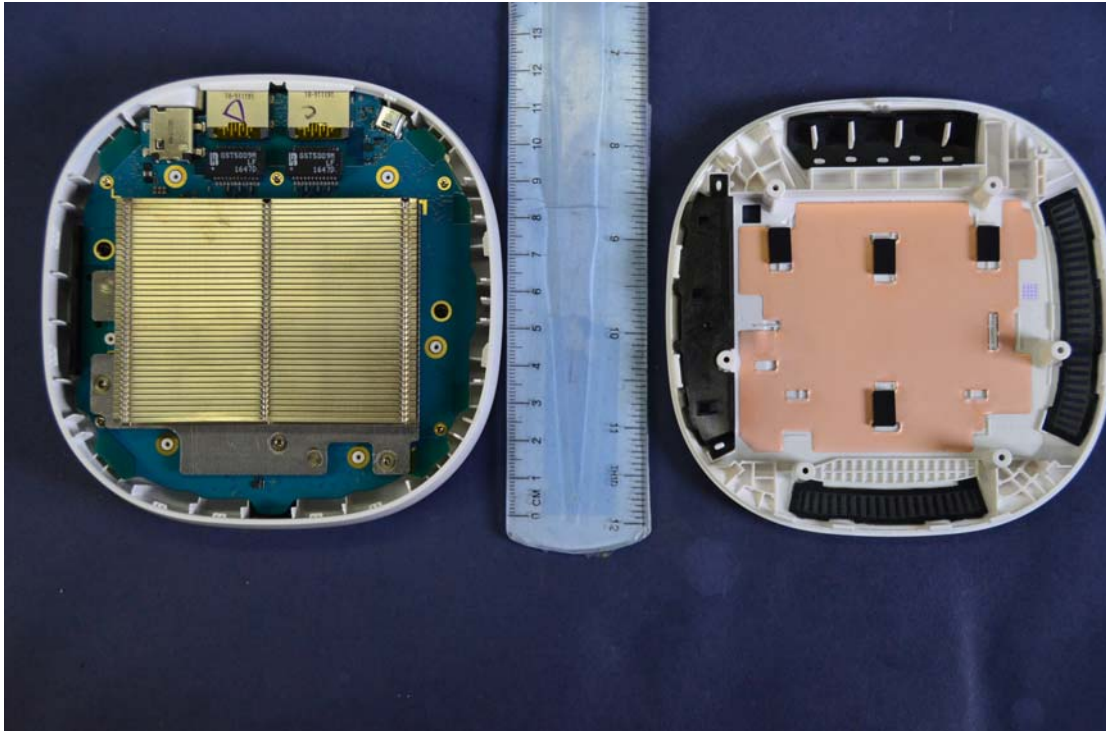

INTERNAL PHOTOGRAPHS

	<p>Samsung Electronics Co., Ltd. FCC ID: A3LETWV520</p>	<p>Model: ET-WV520</p>
<p>Internal Photos</p>	<p>EUT Type: Indoor Access Point</p>	<p>Page 2 of 6</p>

	Samsung Electronics Co., Ltd. FCC ID: A3LETWV520	Model: ET-WV520
Internal Photos	EUT Type: Indoor Access Point	Page 4 of 6

	Samsung Electronics Co., Ltd. FCC ID: A3LETWV520	Model: ET-WV520
Internal Photos	EUT Type: Indoor Access Point	Page 5 of 6