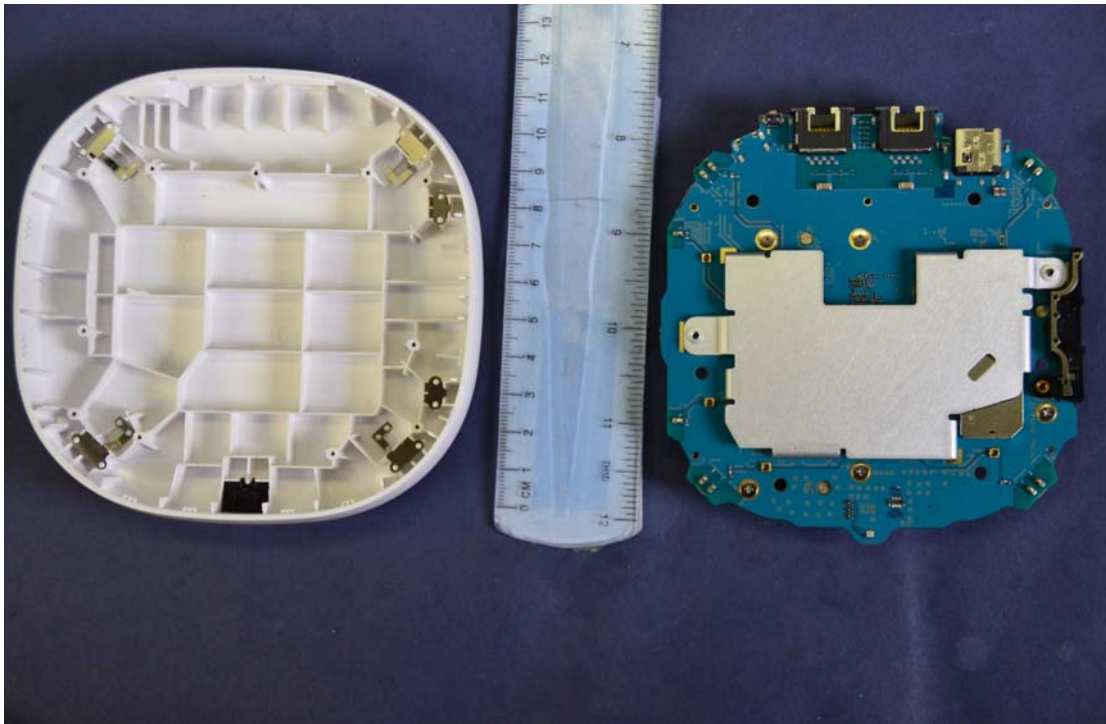

INTERNAL PHOTOGRAPHS

	<p>Samsung Electronics Co., Ltd. FCC ID: A3LETWV520</p>	<p>Model: ET-WV520</p>
<p>Internal Photos</p>	<p>EUT Type: Indoor Access Point</p>	<p>Page 2 of 6</p>

	Samsung Electronics Co., Ltd. FCC ID: A3LETWV520	Model: ET-WV520
Internal Photos	EUT Type: Indoor Access Point	Page 4 of 6

	Samsung Electronics Co., Ltd. FCC ID: A3LETWV520	Model: ET-WV520
Internal Photos	EUT Type: Indoor Access Point	Page 5 of 6