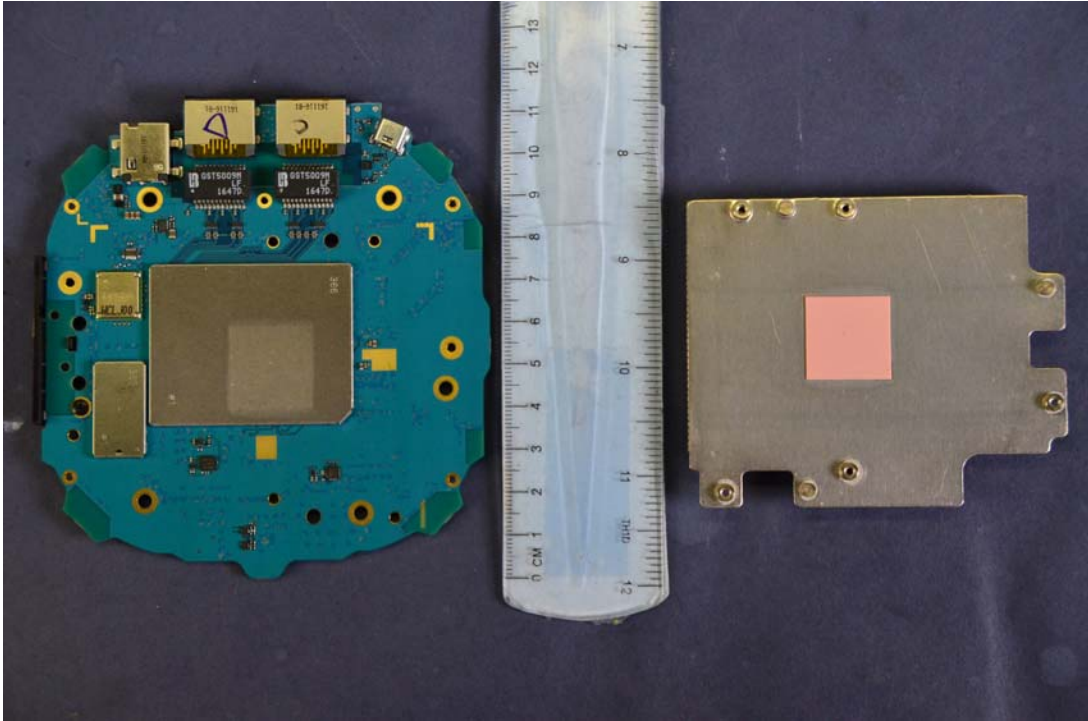

INTERNAL PHOTOGRAPHS

	<p>Samsung Electronics Co., Ltd. FCC ID: A3LETWV520</p>	<p>Model: ET-WV520</p>
<p>Internal Photos</p>	<p>EUT Type: Indoor Access Point</p>	<p>Page 2 of 6</p>

	Samsung Electronics Co., Ltd. FCC ID: A3LETWV520	Model: ET-WV520
Internal Photos	EUT Type: Indoor Access Point	Page 4 of 6

	Samsung Electronics Co., Ltd. FCC ID: A3LETWV520	Model: ET-WV520
Internal Photos	EUT Type: Indoor Access Point	Page 5 of 6