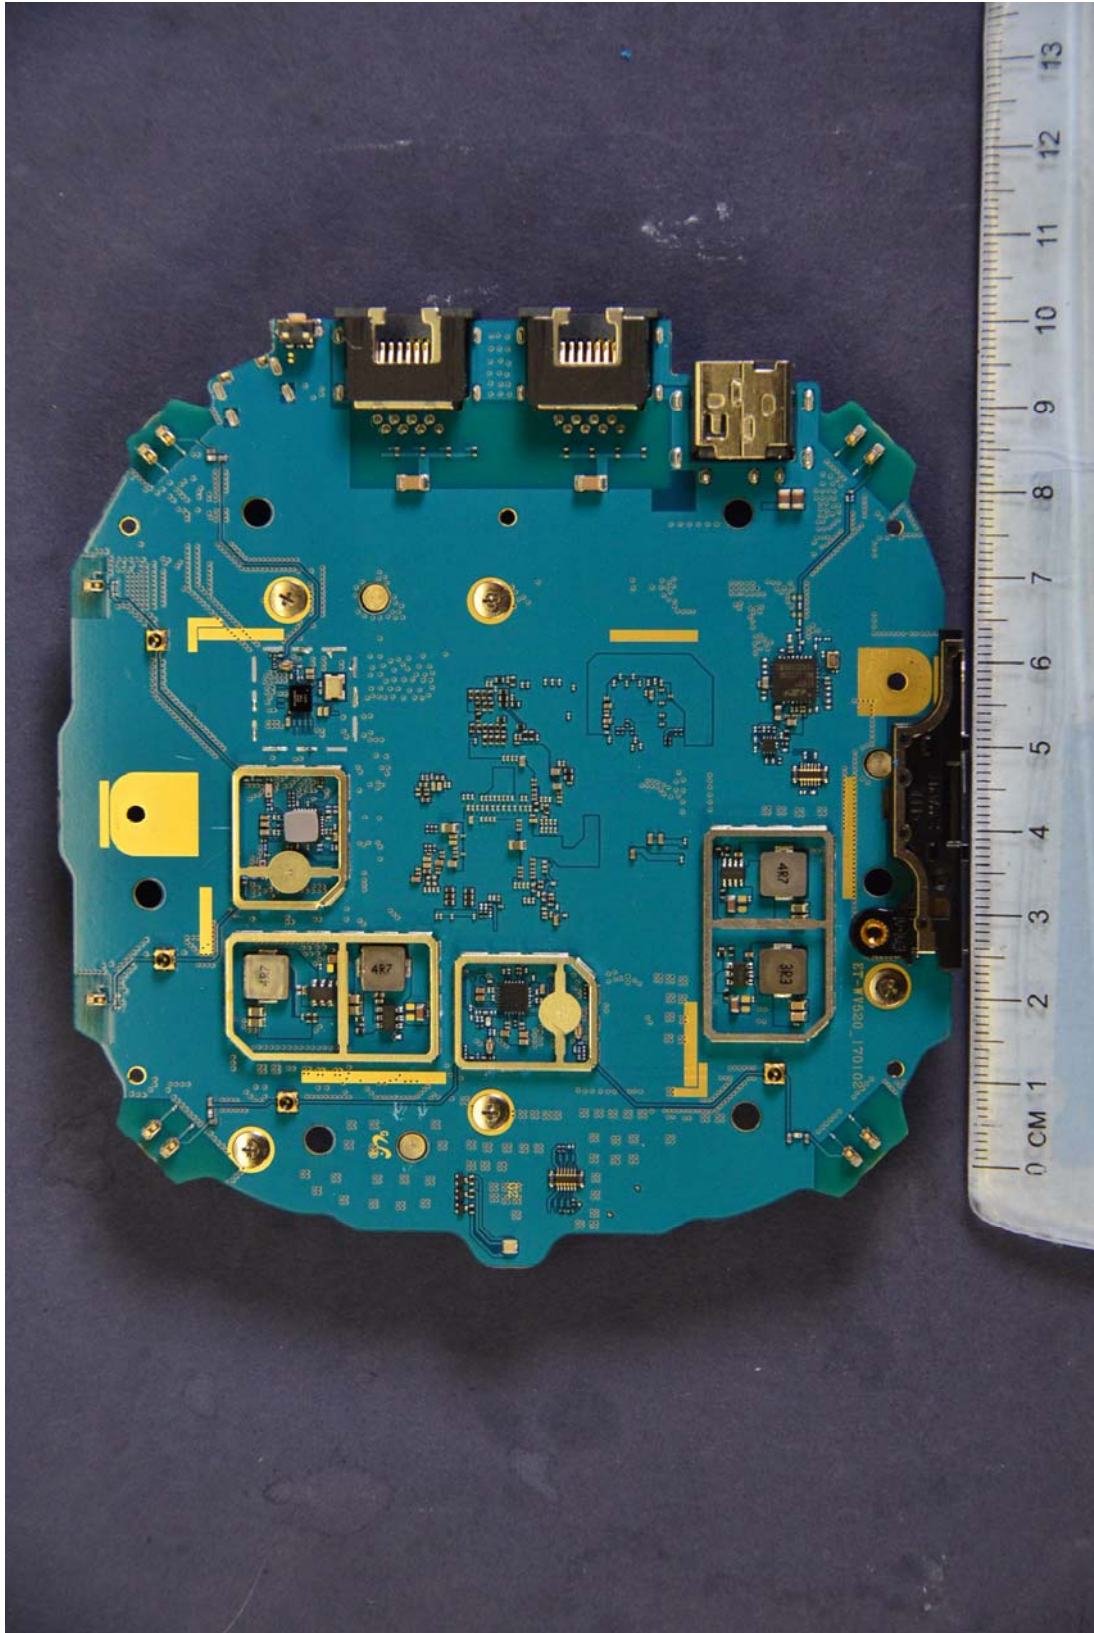

INTERNAL PHOTOGRAPHS

	<p>Samsung Electronics Co., Ltd. FCC ID: A3LETWV520</p>	<p>Model: ET-WV520</p>
<p>Internal Photos</p>	<p>EUT Type: Indoor Access Point</p>	<p>Page 2 of 6</p>

	Samsung Electronics Co., Ltd. FCC ID: A3LETWV520	Model: ET-WV520
Internal Photos	EUT Type: Indoor Access Point	Page 4 of 6

	Samsung Electronics Co., Ltd. FCC ID: A3LETWV520	Model: ET-WV520
Internal Photos	EUT Type: Indoor Access Point	Page 5 of 6