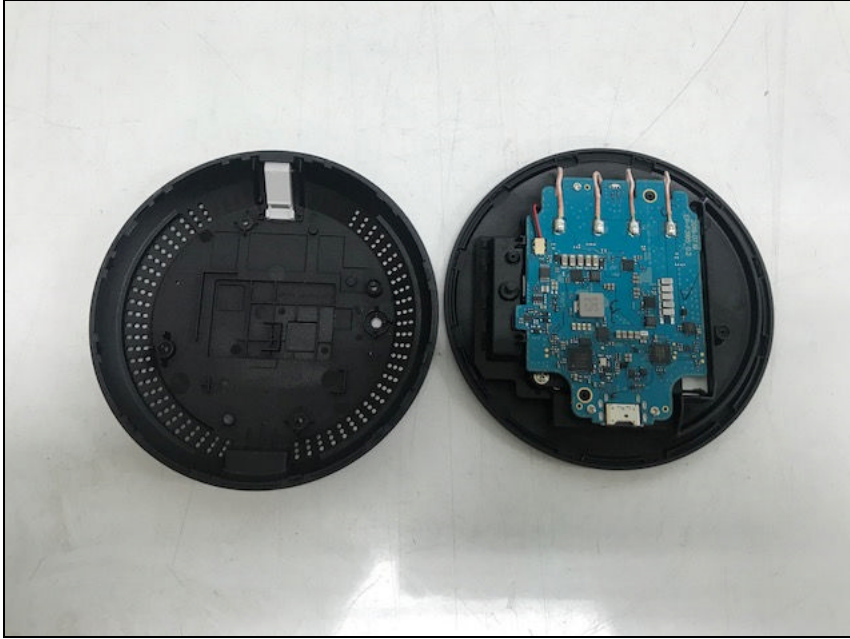

SGS

Internal photos of EUT

Internal view of EUT

Top view of main board

Bottom view of main board

Top view of sub board

Bottom view of sub board

Top view of antenna

Loop coil antenna (ANT1)

Loop coil antenna (ANT2)