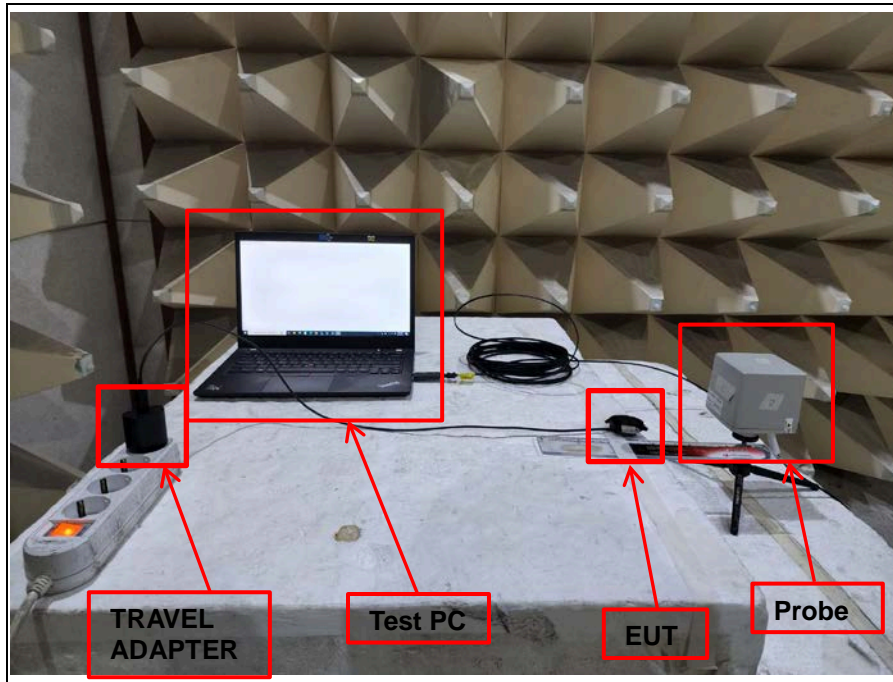

Test setup photo of EUT

1. Photos of Operating Mode

Model name: EP-OR900

2. Photo of Radiated Spurious Emission Test (9 kHz ~ 30 MHz)

3. Photo of Radiated Spurious Emission Test (30 MHz ~ 1 000 MHz)

Model name: EP-OR900

4. Photos of AC Power line emission Test

Model name: EP-OR900

5. Photos of MPE Test

Model name: EP-OR900