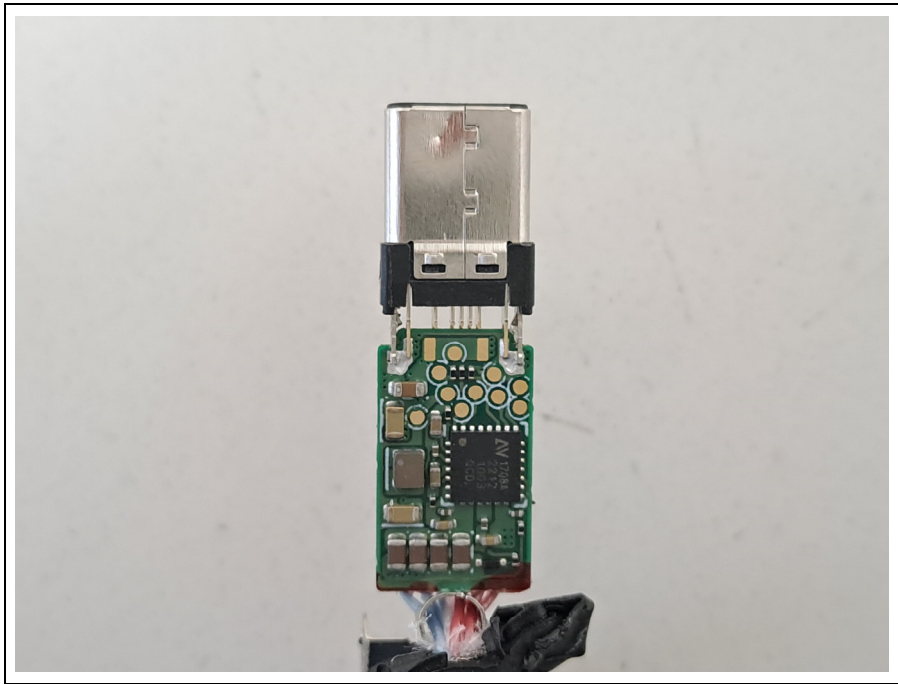

# ***Internal photos of EUT***

**Model name: EP-OR900**

***Internal view of EUT***

**Model name: EP-OR900**

***Top view of Main PCB***

***Bottom view of Main PCB***

***View of Antenna***

Loop coil antenna