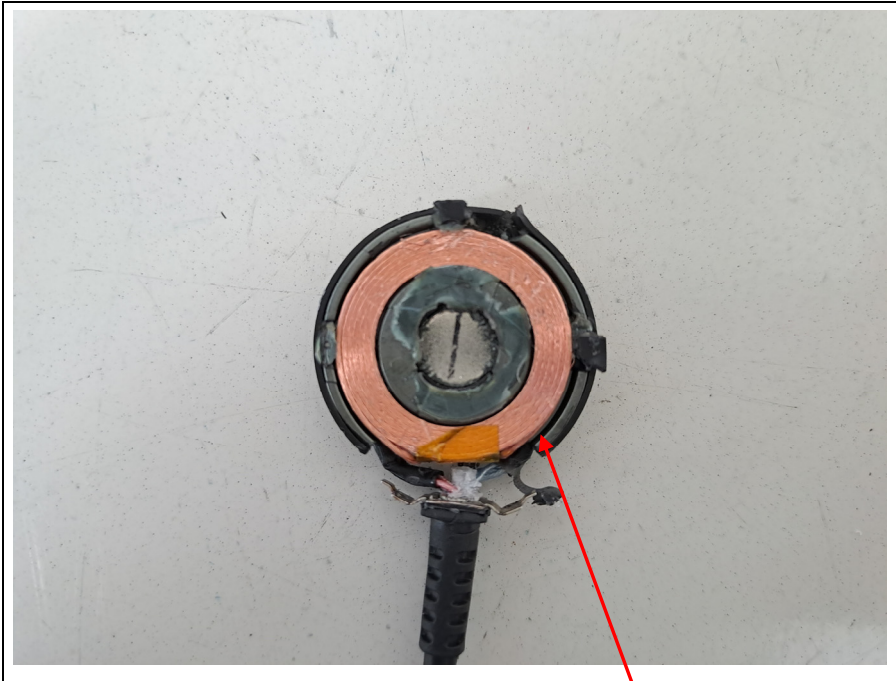

# ***Internal photos of EUT***

**Model name: EP-OR900**

***Internal view of EUT***

**Model name: EP-OR900**

***Top view of Main PCB***

***Bottom view of Main PCB***

***View of Antenna***

Loop coil antenna