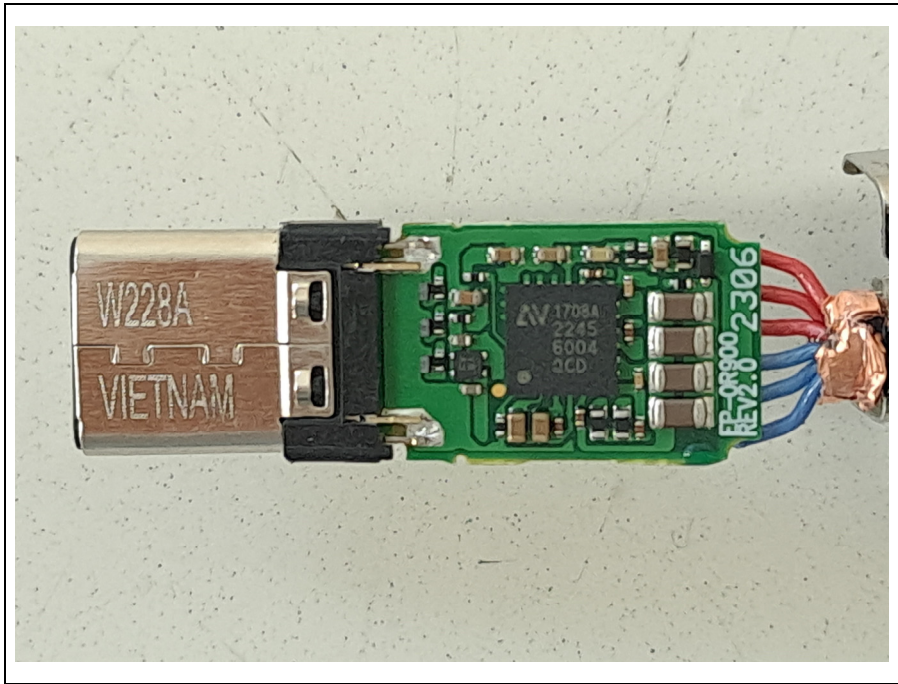

SGS

Internal photos of EUT

Model name: EP-OR900

Internal view of EUT

Top view of Main PCB

Bottom view of Main PCB

Model name: EP-OR900

View of Antenna

Loop coil antenna