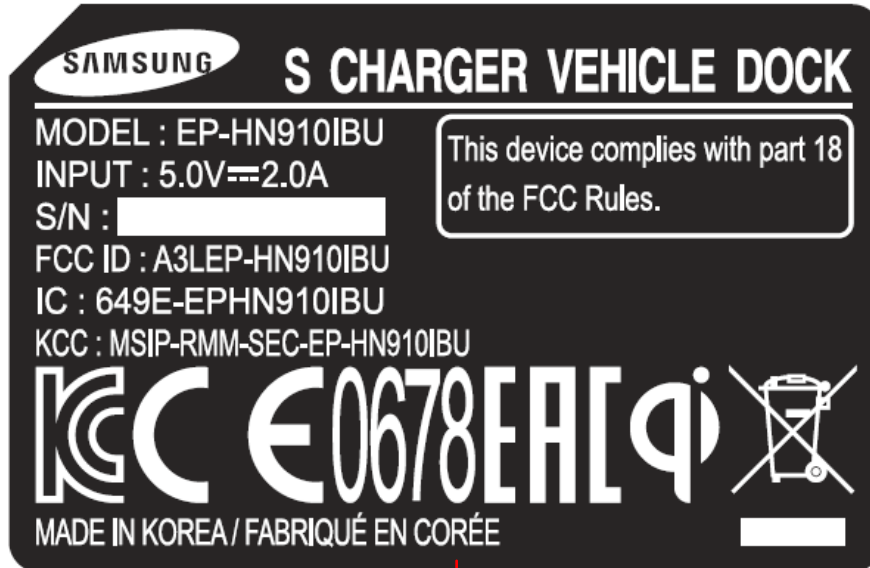

PRODUCT LABEL

EP-HN910IBU

Rear view of EUT