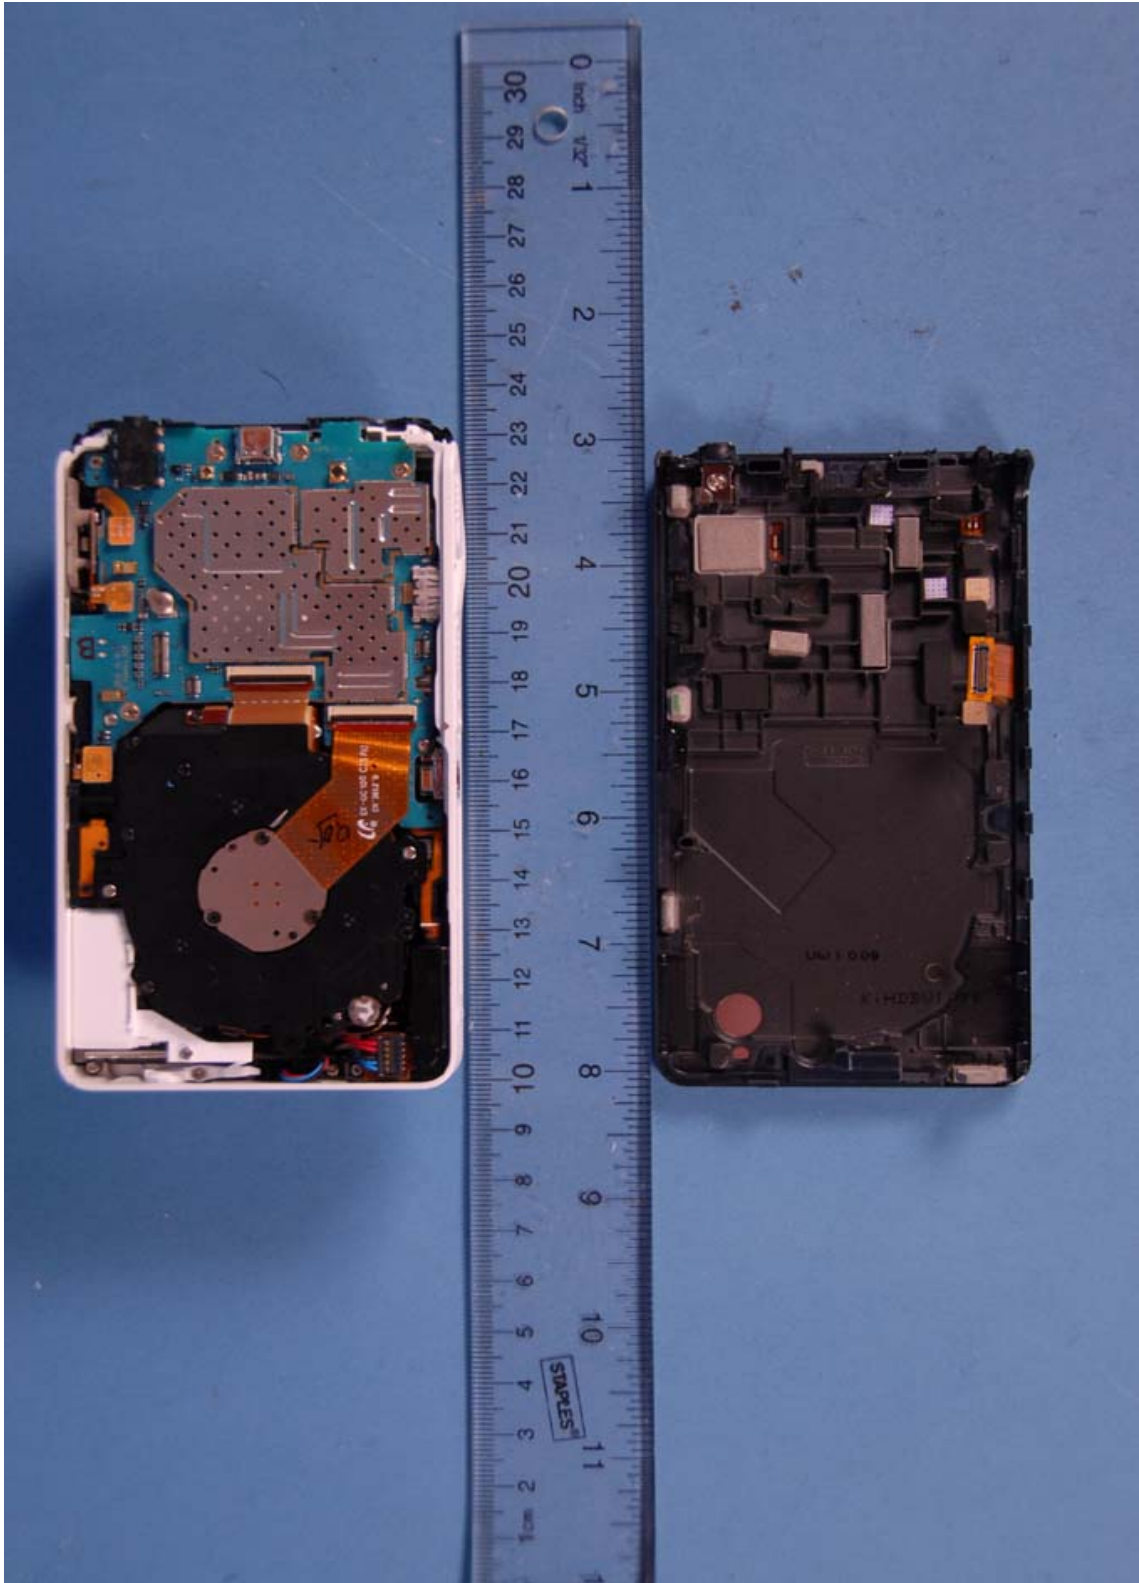

INTERNAL PHOTOGRAPHS

	Samsung FCC ID: A3LEKGC120	Model: EK-GC120
Internal Photos	EUT Type: Portable Camera	Page 1 of 6

	Samsung FCC ID: A3LEKGC120	Model: EK-GC120
Internal Photos	EUT Type: Portable Camera	Page 2 of 6

	Samsung FCC ID: A3LEKGC120	Model: EK-GC120
Internal Photos	EUT Type: Portable Camera	Page 4 of 6

	Samsung FCC ID: A3LEKGC120	Model: EK-GC120
Internal Photos	EUT Type: Portable Camera	Page 5 of 6

	Samsung FCC ID: A3LEKGC120	Model: EK-GC120
Internal Photos	EUT Type: Portable Camera	Page 6 of 6