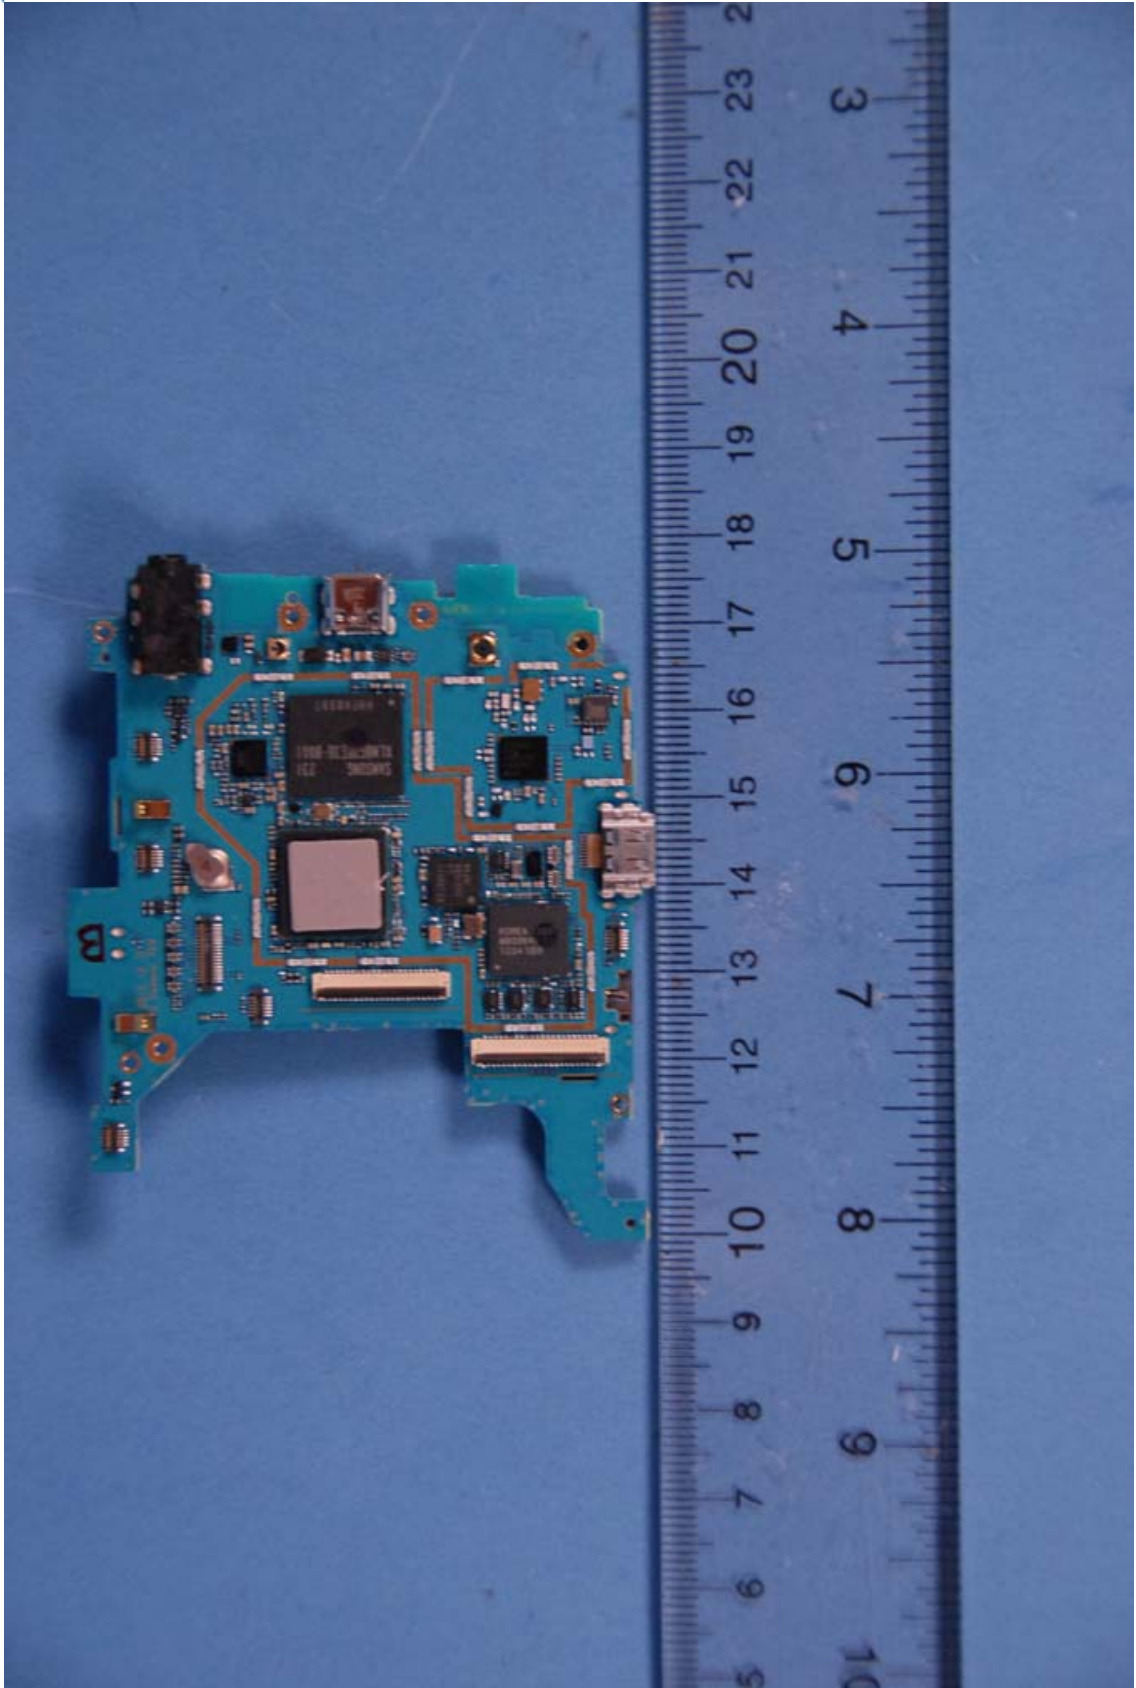

INTERNAL PHOTOGRAPHS

	Samsung FCC ID: A3LEKGC120	Model: EK-GC120
Internal Photos	EUT Type: Portable Camera	Page 1 of 6

	Samsung FCC ID: A3LEKGC120	Model: EK-GC120
Internal Photos	EUT Type: Portable Camera	Page 2 of 6

	Samsung FCC ID: A3LEKGC120	Model: EK-GC120
Internal Photos	EUT Type: Portable Camera	Page 4 of 6

	Samsung FCC ID: A3LEKGC120	Model: EK-GC120
Internal Photos	EUT Type: Portable Camera	Page 5 of 6

	Samsung FCC ID: A3LEKGC120	Model: EK-GC120
Internal Photos	EUT Type: Portable Camera	Page 6 of 6