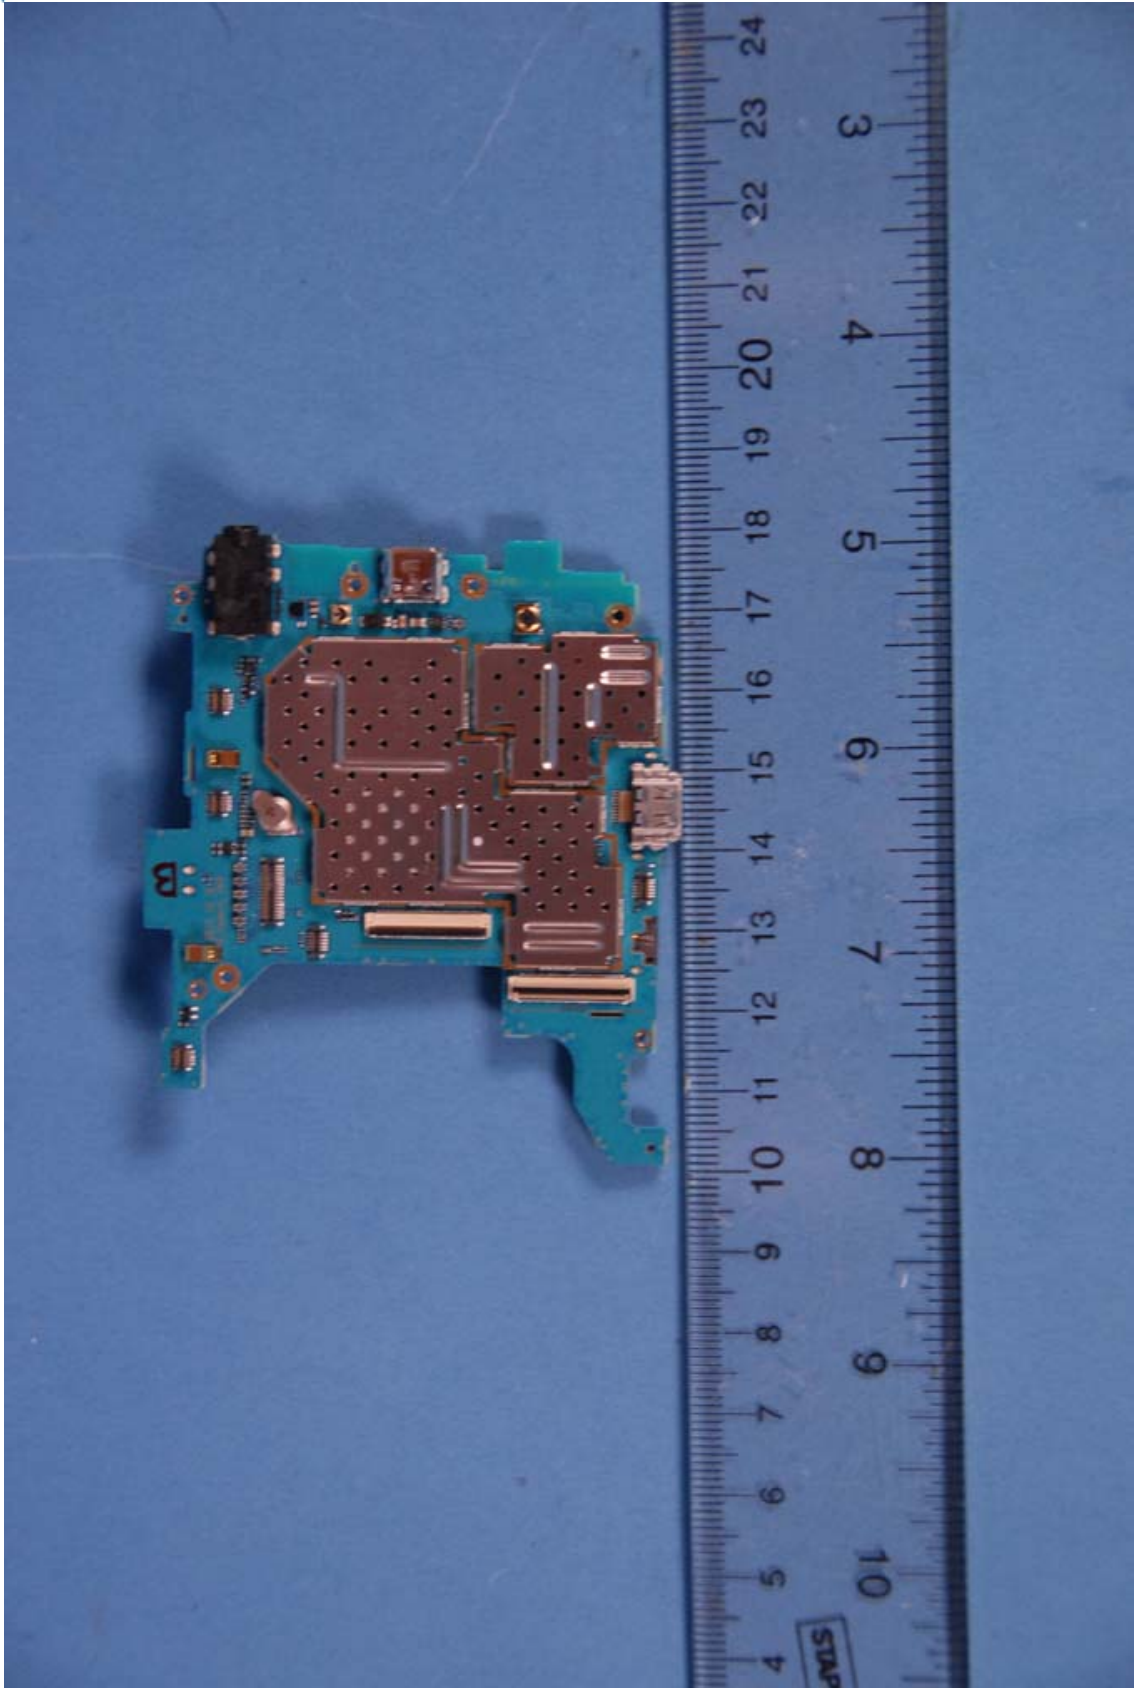

INTERNAL PHOTOGRAPHS

	Samsung FCC ID: A3LEKGC120	Model: EK-GC120
Internal Photos	EUT Type: Portable Camera	Page 1 of 6

	Samsung FCC ID: A3LEKGC120	Model: EK-GC120
Internal Photos	EUT Type: Portable Camera	Page 2 of 6

	Samsung FCC ID: A3LEKGC120	Model: EK-GC120
Internal Photos	EUT Type: Portable Camera	Page 4 of 6

	Samsung FCC ID: A3LEKGC120	Model: EK-GC120
Internal Photos	EUT Type: Portable Camera	Page 5 of 6

	Samsung FCC ID: A3LEKGC120	Model: EK-GC120
Internal Photos	EUT Type: Portable Camera	Page 6 of 6