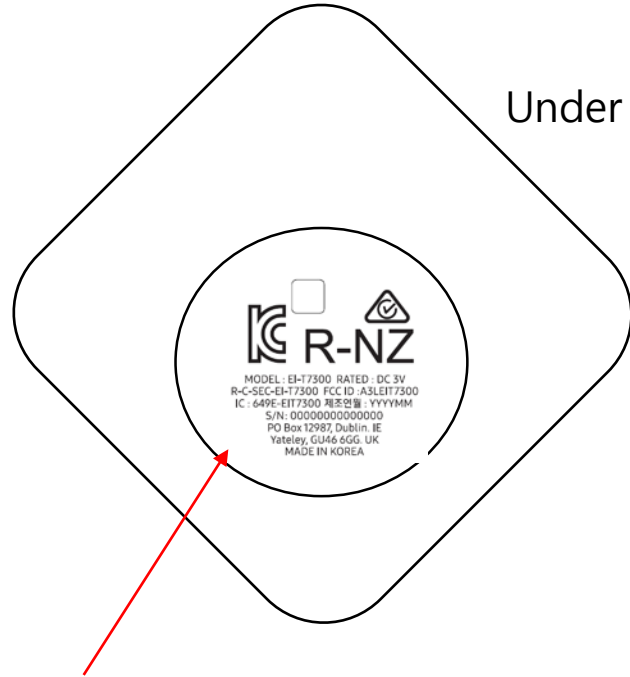

Label Info.

MODEL : EI-T7300 RATED : DC 3V
R-C-SEC-EI-T7300 FCC ID : A3LEIT7300
IC : 649E-EIT7300 제조연월 : YYYYMM
S/N : 00000000000000
PO Box 12987, Dublin. IE
Yateley, GU46 6GG. UK
MADE IN KOREA

Label Location

Under the battery