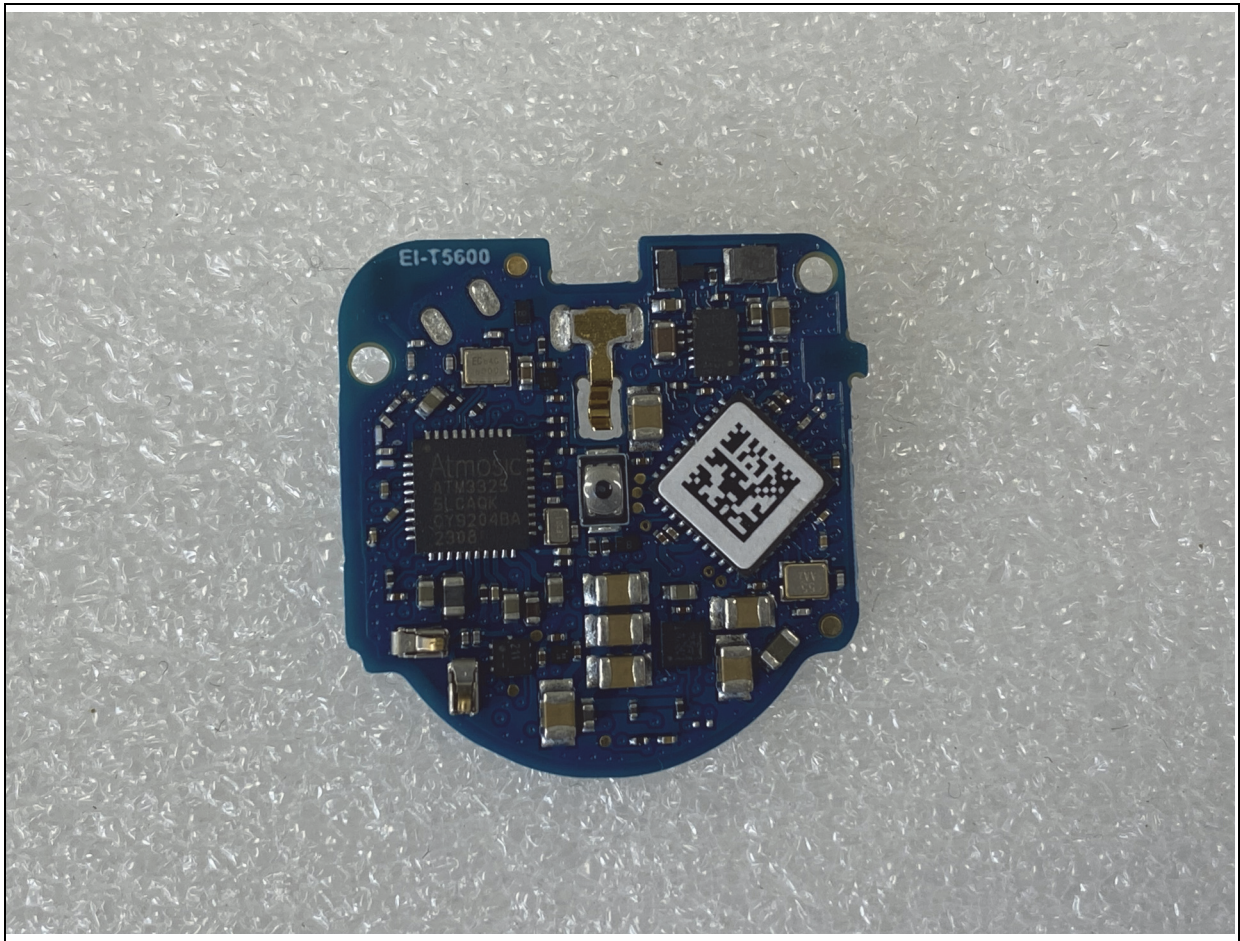

# **Internal photos of EUT**

**Internal view of EUT**

**Top view of Main PCB**

**Model name: EI-T5600**

## Bottom view of Main PCB

## View of Antenna