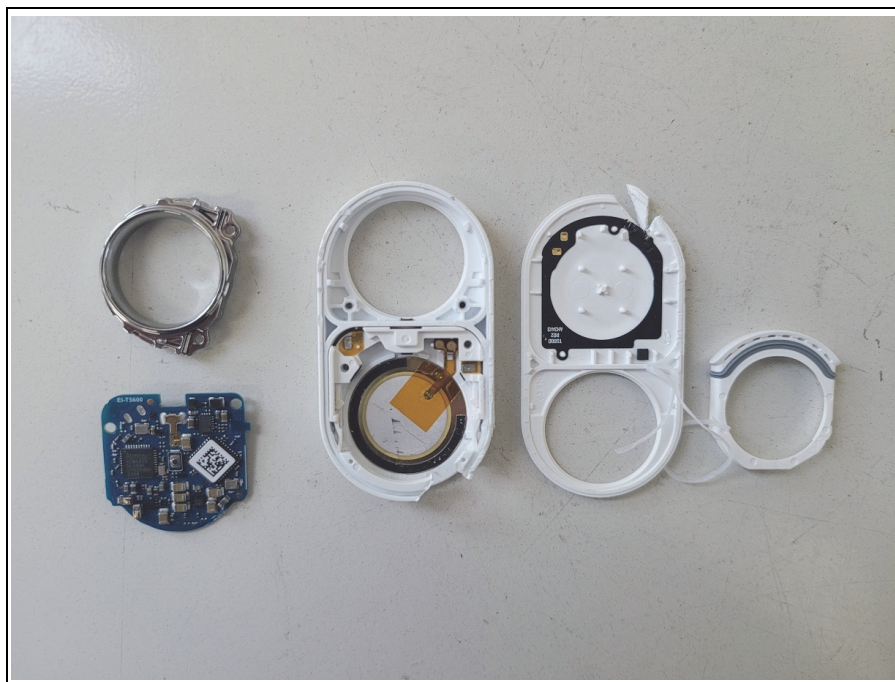

# **Internal photos of EUT**

**Internal view of EUT**

**Top view of Main PCB**

**Model name: EI-T5600**

## Bottom view of Main PCB

## View of Antenna