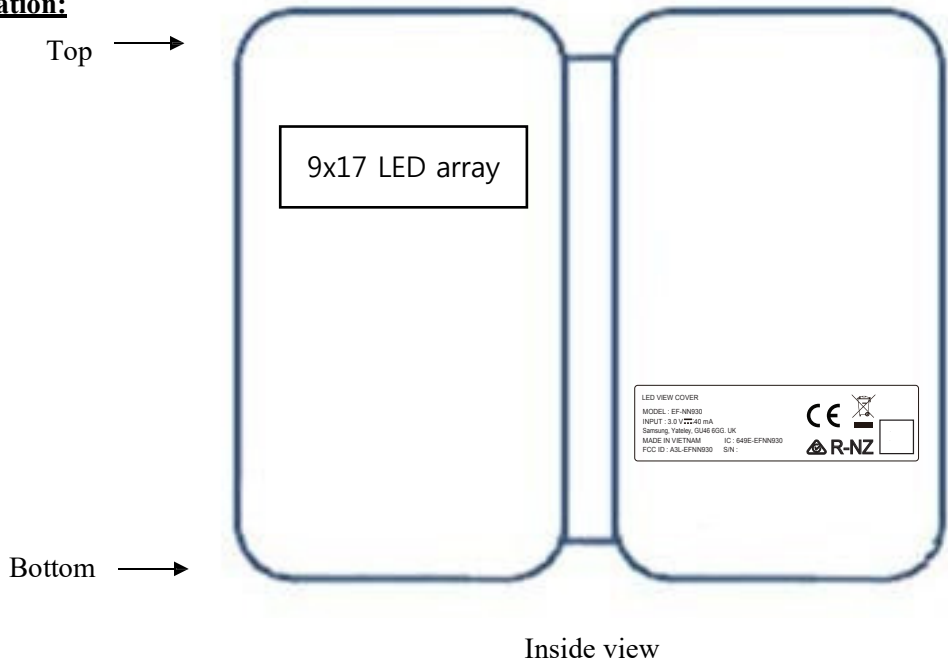

**Label and Location**

Samsung LED Cover Model Name: EF-NN930

FCC ID: A3L-EFNN930

**Sample Label:**

**Location:**

FCC ID is located inside the LED Cover.