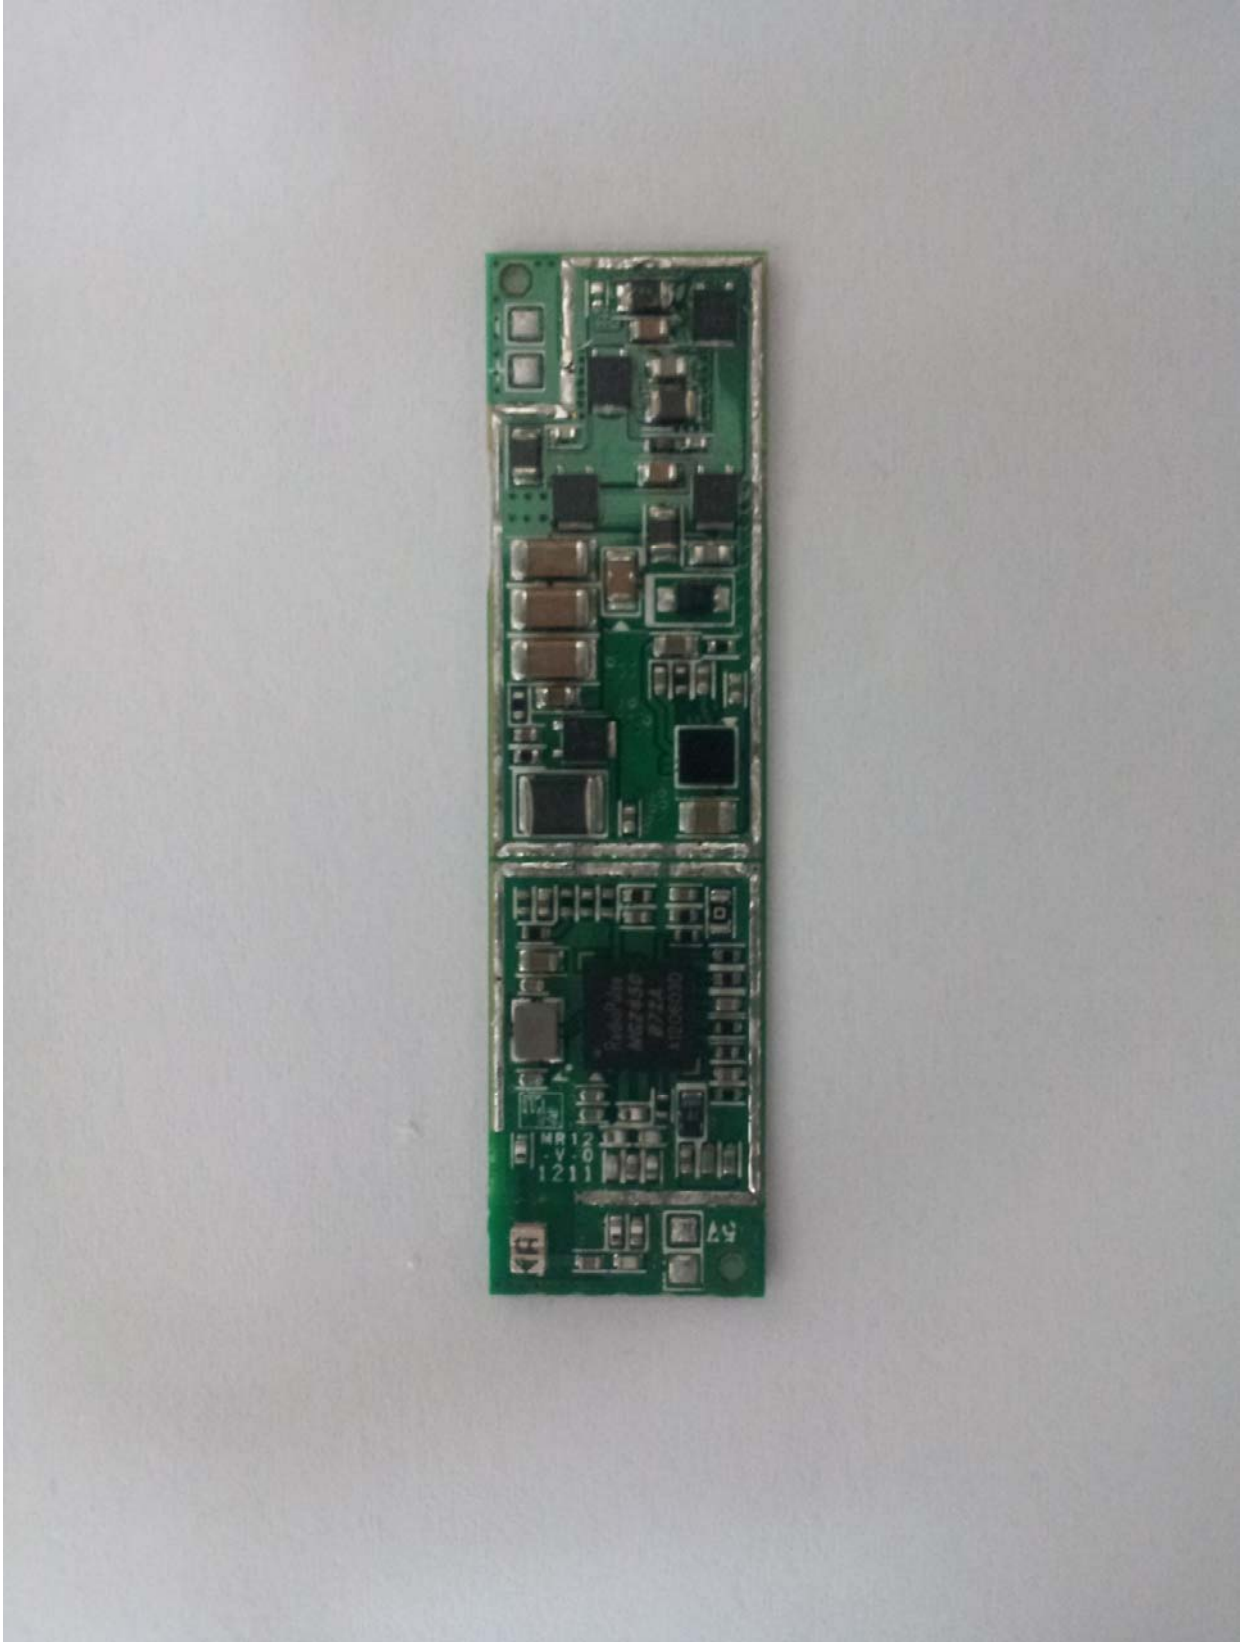

INTERNAL PHOTOGRAPHS

	Samsung FCC ID: A3LEBCS10RBE	Model: EBC-S10RBE
Internal Photos	EUT Type: Wireless Charging Cover Module	Page 2 of 7

	Samsung FCC ID: A3LEBCS10RBE	Model: EBC-S10RBE
Internal Photos	EUT Type: Wireless Charging Cover Module	Page 3 of 7

	<p>Samsung FCC ID: A3LEBCS10RBE</p>	<p>Model: EBC-S10RBE</p>
<p>Internal Photos</p>	<p>EUT Type: Wireless Charging Cover Module</p>	<p>Page 4 of 7</p>

	<p>Samsung FCC ID: A3LEBCS10RBE</p>	<p>Model: EBC-S10RBE</p>
<p>Internal Photos</p>	<p>EUT Type: Wireless Charging Cover Module</p>	<p>Page 5 of 7</p>

	Samsung FCC ID: A3LEBCS10RBE	Model: EBC-S10RBE
Internal Photos	EUT Type: Wireless Charging Cover Module	Page 6 of 7

	<p>Samsung FCC ID: A3LEBCS10RBE</p>	<p>Model: EBC-S10RBE</p>
<p>Internal Photos</p>	<p>EUT Type: Wireless Charging Cover Module</p>	<p>Page 7 of 7</p>