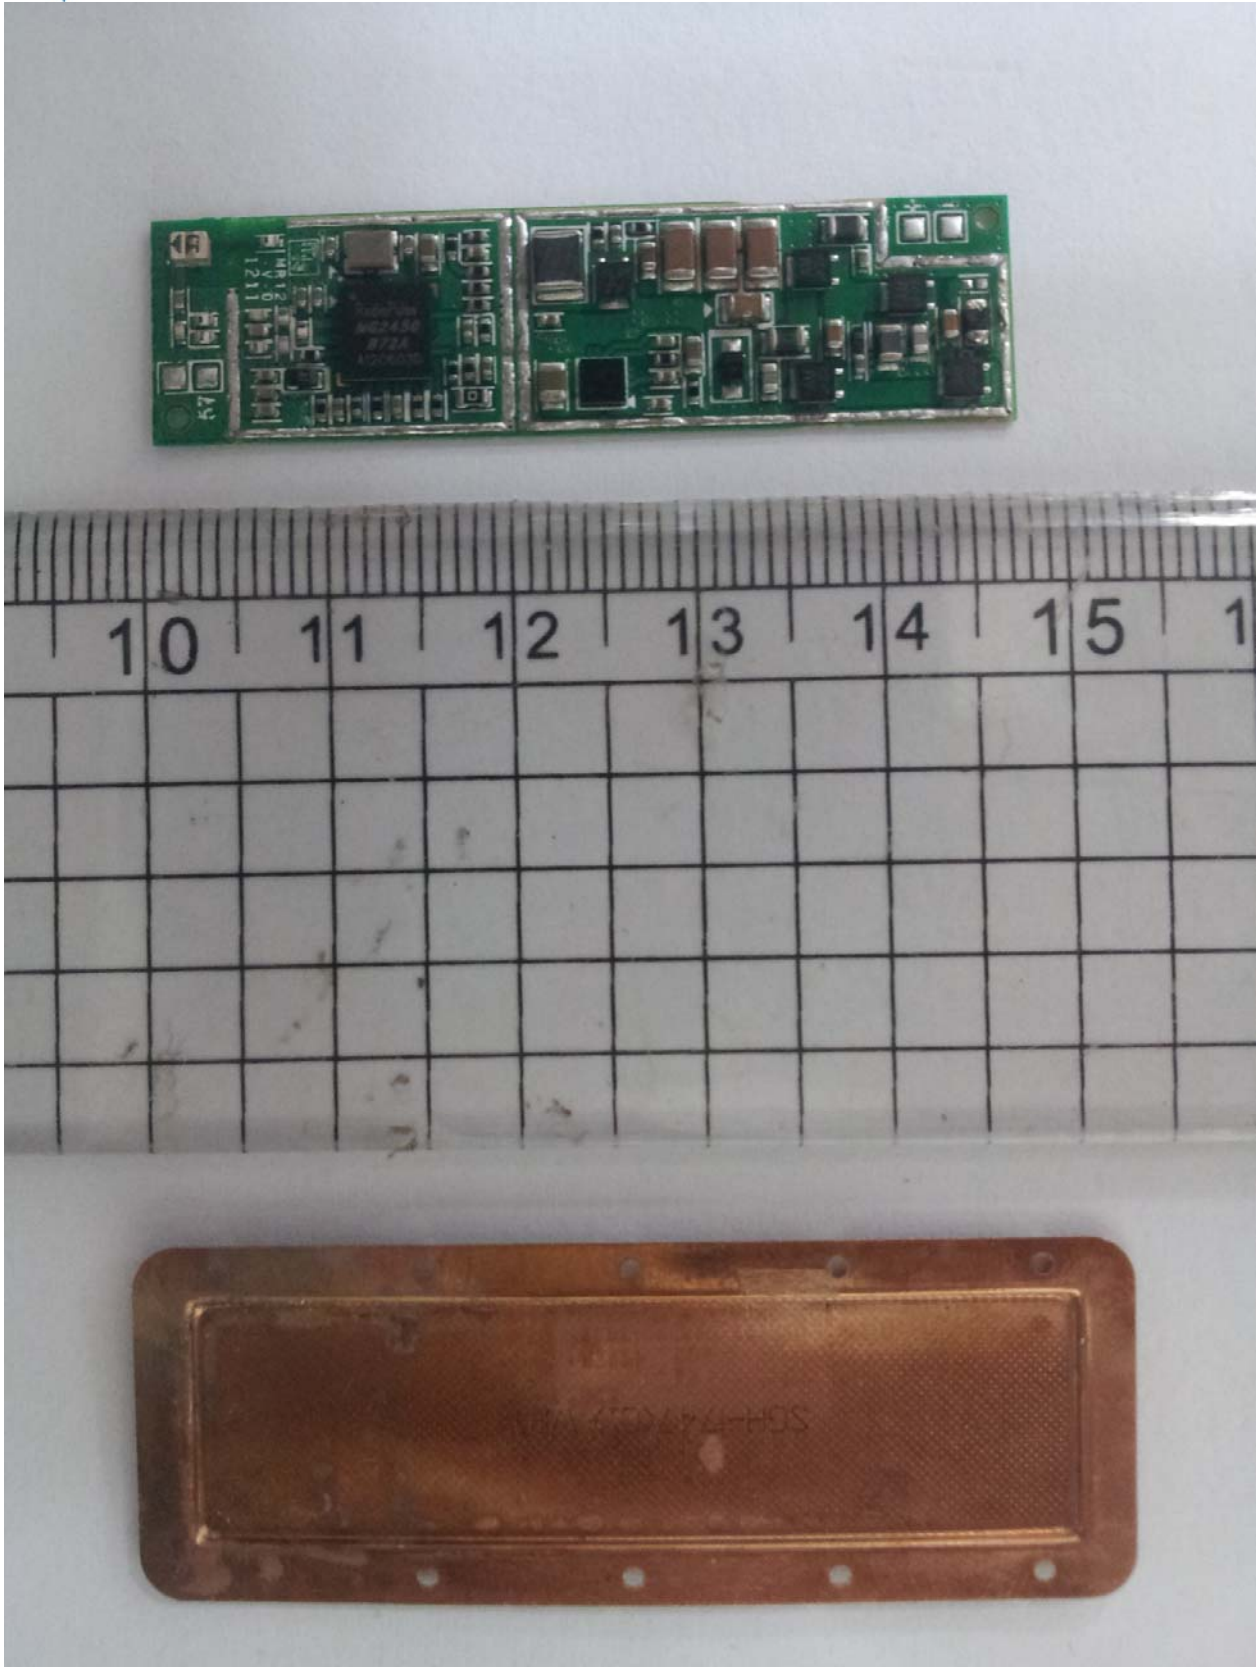

INTERNAL PHOTOGRAPHS

	Samsung FCC ID: A3LEBCS10RBE	Model: EBC-S10RBE
Internal Photos	EUT Type: Wireless Charging Cover Module	Page 2 of 7

	Samsung FCC ID: A3LEBCS10RBE	Model: EBC-S10RBE
Internal Photos	EUT Type: Wireless Charging Cover Module	Page 3 of 7

	<p>Samsung FCC ID: A3LEBCS10RBE</p>	<p>Model: EBC-S10RBE</p>
<p>Internal Photos</p>	<p>EUT Type: Wireless Charging Cover Module</p>	<p>Page 4 of 7</p>

	<p>Samsung FCC ID: A3LEBCS10RBE</p>	<p>Model: EBC-S10RBE</p>
<p>Internal Photos</p>	<p>EUT Type: Wireless Charging Cover Module</p>	<p>Page 5 of 7</p>

	Samsung FCC ID: A3LEBCS10RBE	Model: EBC-S10RBE
Internal Photos	EUT Type: Wireless Charging Cover Module	Page 6 of 7

	<p>Samsung FCC ID: A3LEBCS10RBE</p>	<p>Model: EBC-S10RBE</p>
<p>Internal Photos</p>	<p>EUT Type: Wireless Charging Cover Module</p>	<p>Page 7 of 7</p>