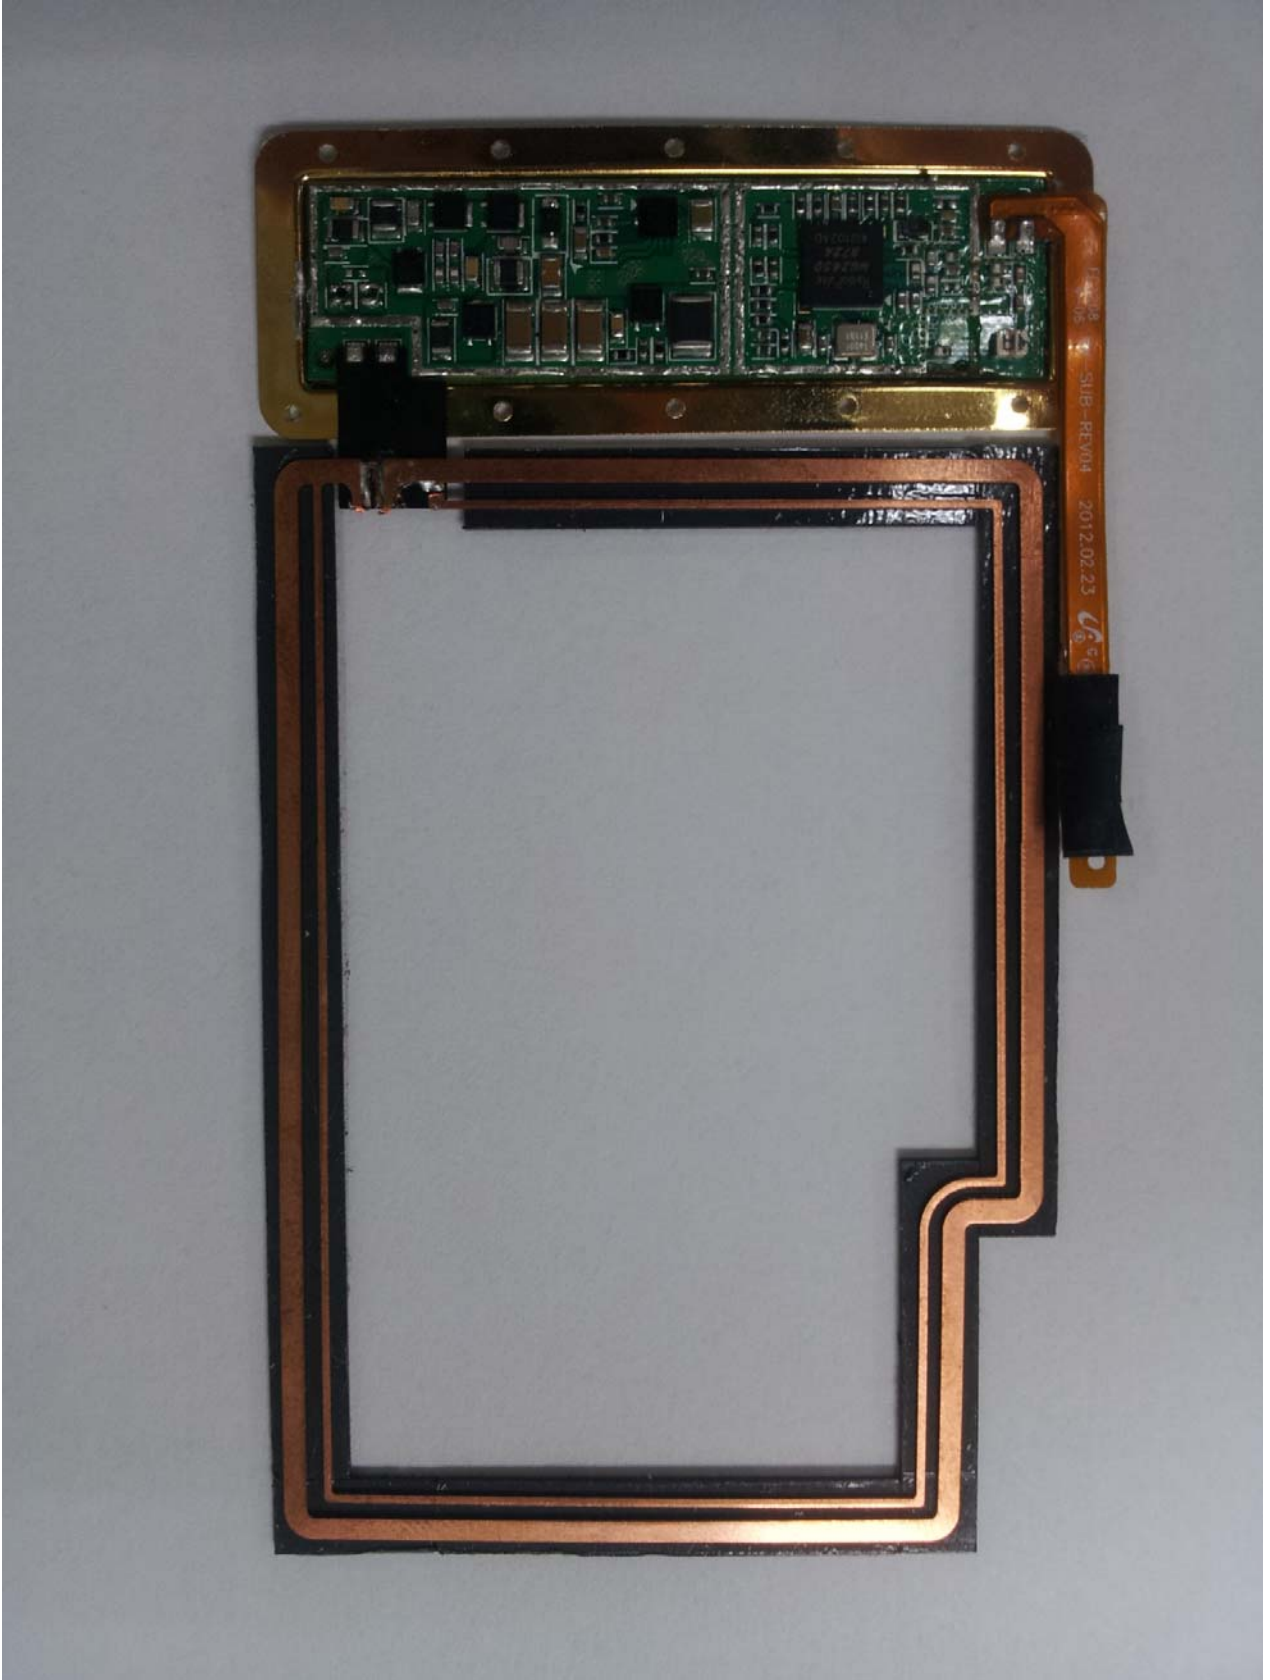

INTERNAL PHOTOGRAPHS

	Samsung FCC ID: A3LEBCS10RBE	Model: EBC-S10RBE
Internal Photos	EUT Type: Wireless Charging Cover Module	Page 2 of 7

	Samsung FCC ID: A3LEBCS10RBE	Model: EBC-S10RBE
Internal Photos	EUT Type: Wireless Charging Cover Module	Page 3 of 7

	<p>Samsung FCC ID: A3LEBCS10RBE</p>	<p>Model: EBC-S10RBE</p>
<p>Internal Photos</p>	<p>EUT Type: Wireless Charging Cover Module</p>	<p>Page 4 of 7</p>

	<p>Samsung FCC ID: A3LEBCS10RBE</p>	<p>Model: EBC-S10RBE</p>
<p>Internal Photos</p>	<p>EUT Type: Wireless Charging Cover Module</p>	<p>Page 5 of 7</p>

	Samsung FCC ID: A3LEBCS10RBE	Model: EBC-S10RBE
Internal Photos	EUT Type: Wireless Charging Cover Module	Page 6 of 7

	<p>Samsung FCC ID: A3LEBCS10RBE</p>	<p>Model: EBC-S10RBE</p>
<p>Internal Photos</p>	<p>EUT Type: Wireless Charging Cover Module</p>	<p>Page 7 of 7</p>