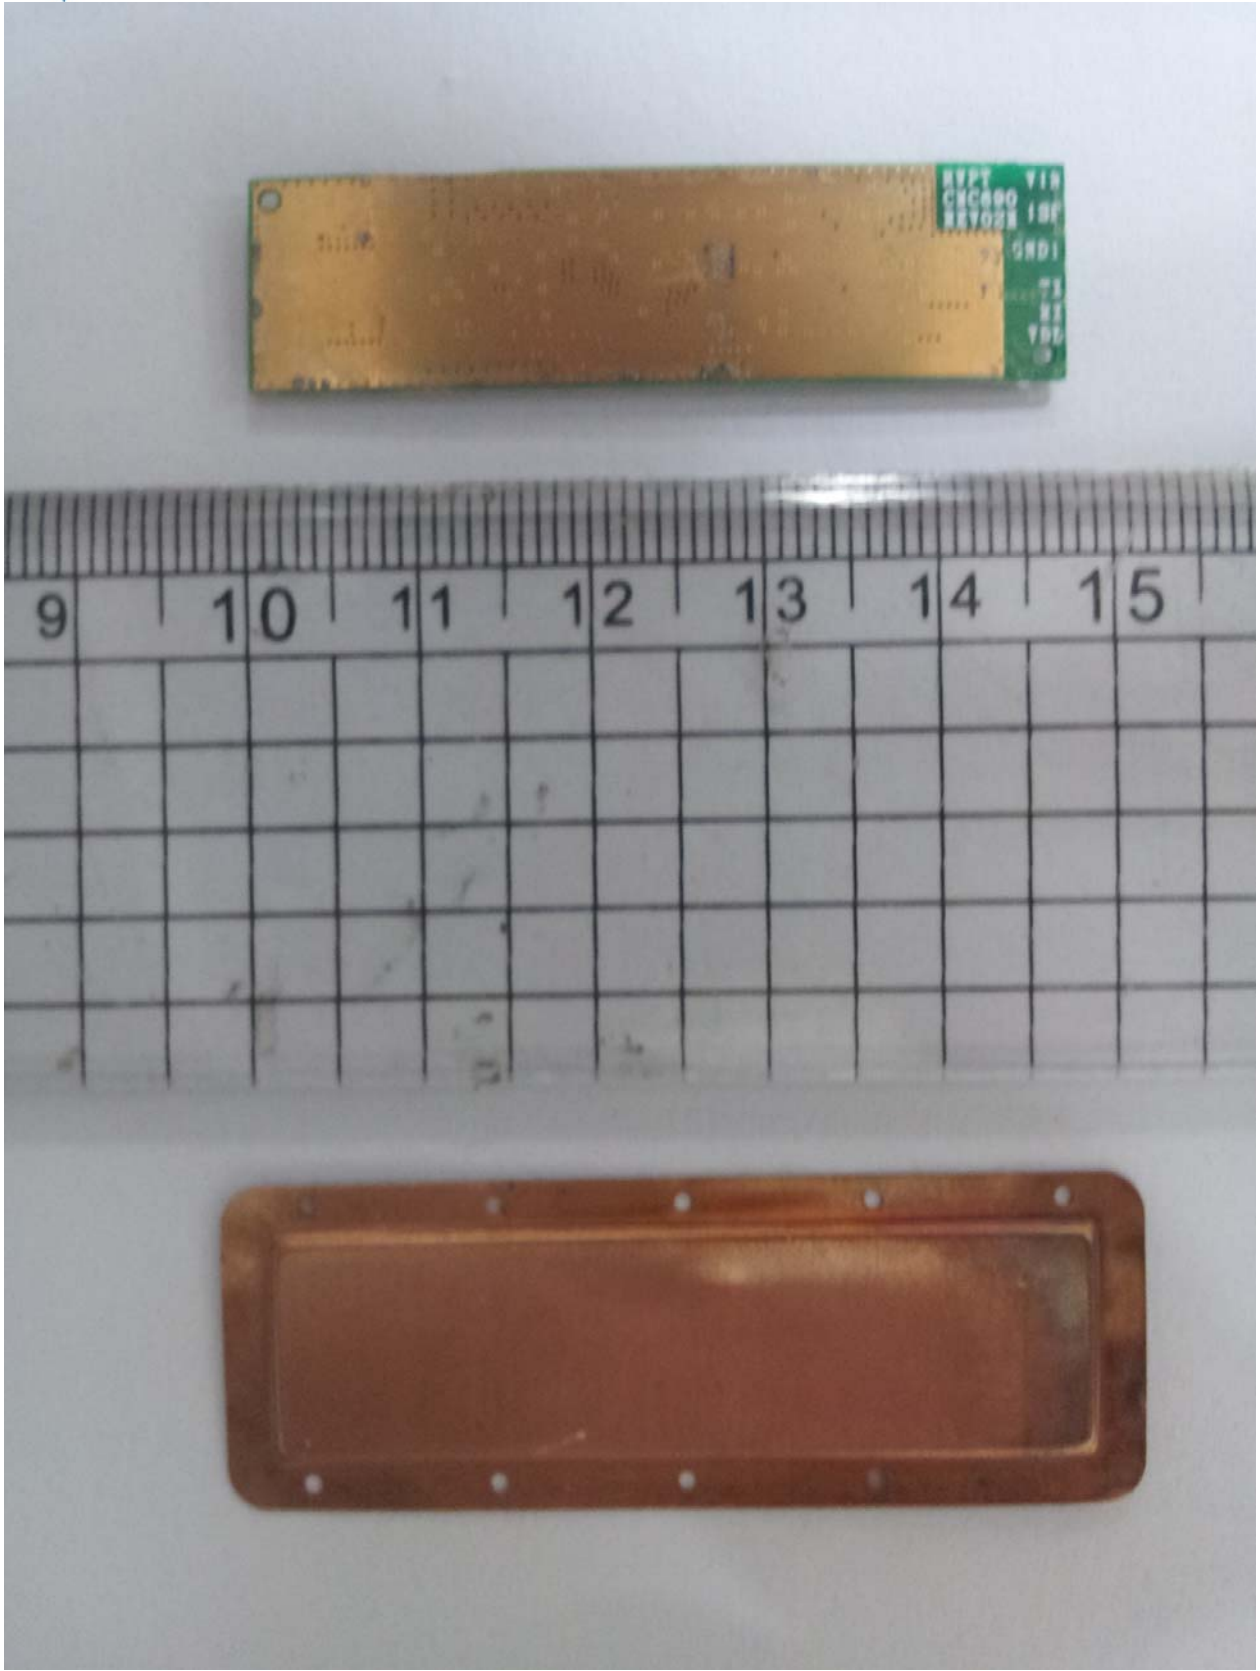

INTERNAL PHOTOGRAPHS

	Samsung FCC ID: A3LEBCS10RBE	Model: EBC-S10RBE
Internal Photos	EUT Type: Wireless Charging Cover Module	Page 2 of 7

	Samsung FCC ID: A3LEBCS10RBE	Model: EBC-S10RBE
Internal Photos	EUT Type: Wireless Charging Cover Module	Page 3 of 7

	<p>Samsung FCC ID: A3LEBCS10RBE</p>	<p>Model: EBC-S10RBE</p>
<p>Internal Photos</p>	<p>EUT Type: Wireless Charging Cover Module</p>	<p>Page 4 of 7</p>

	<p>Samsung FCC ID: A3LEBCS10RBE</p>	<p>Model: EBC-S10RBE</p>
<p>Internal Photos</p>	<p>EUT Type: Wireless Charging Cover Module</p>	<p>Page 5 of 7</p>

	Samsung FCC ID: A3LEBCS10RBE	Model: EBC-S10RBE
Internal Photos	EUT Type: Wireless Charging Cover Module	Page 6 of 7

	<p>Samsung FCC ID: A3LEBCS10RBE</p>	<p>Model: EBC-S10RBE</p>
<p>Internal Photos</p>	<p>EUT Type: Wireless Charging Cover Module</p>	<p>Page 7 of 7</p>