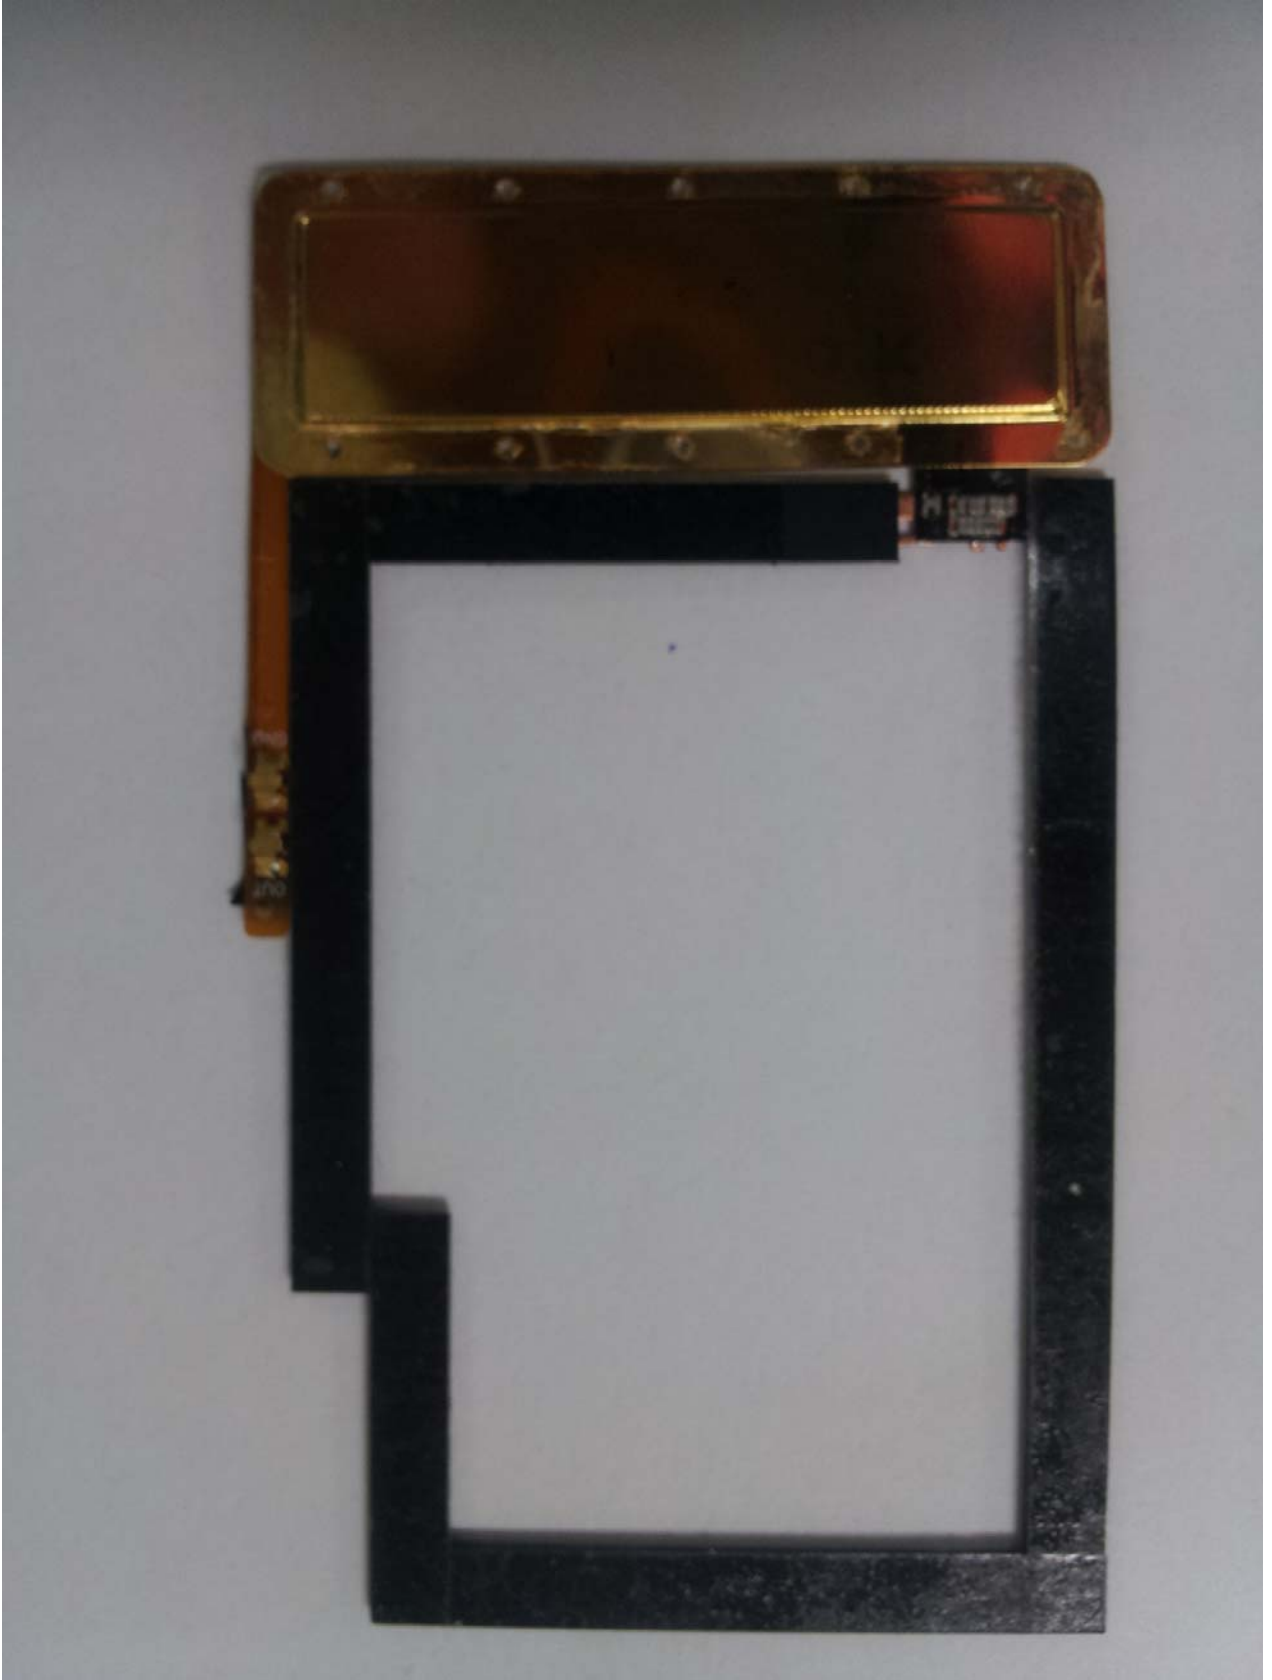

INTERNAL PHOTOGRAPHS

	Samsung FCC ID: A3LEBCS10RBE	Model: EBC-S10RBE
Internal Photos	EUT Type: Wireless Charging Cover Module	Page 2 of 7

	Samsung FCC ID: A3LEBCS10RBE	Model: EBC-S10RBE
Internal Photos	EUT Type: Wireless Charging Cover Module	Page 3 of 7

	<p>Samsung FCC ID: A3LEBCS10RBE</p>	<p>Model: EBC-S10RBE</p>
<p>Internal Photos</p>	<p>EUT Type: Wireless Charging Cover Module</p>	<p>Page 4 of 7</p>

	<p>Samsung FCC ID: A3LEBCS10RBE</p>	<p>Model: EBC-S10RBE</p>
<p>Internal Photos</p>	<p>EUT Type: Wireless Charging Cover Module</p>	<p>Page 5 of 7</p>

	Samsung FCC ID: A3LEBCS10RBE	Model: EBC-S10RBE
Internal Photos	EUT Type: Wireless Charging Cover Module	Page 6 of 7

	<p>Samsung FCC ID: A3LEBCS10RBE</p>	<p>Model: EBC-S10RBE</p>
<p>Internal Photos</p>	<p>EUT Type: Wireless Charging Cover Module</p>	<p>Page 7 of 7</p>