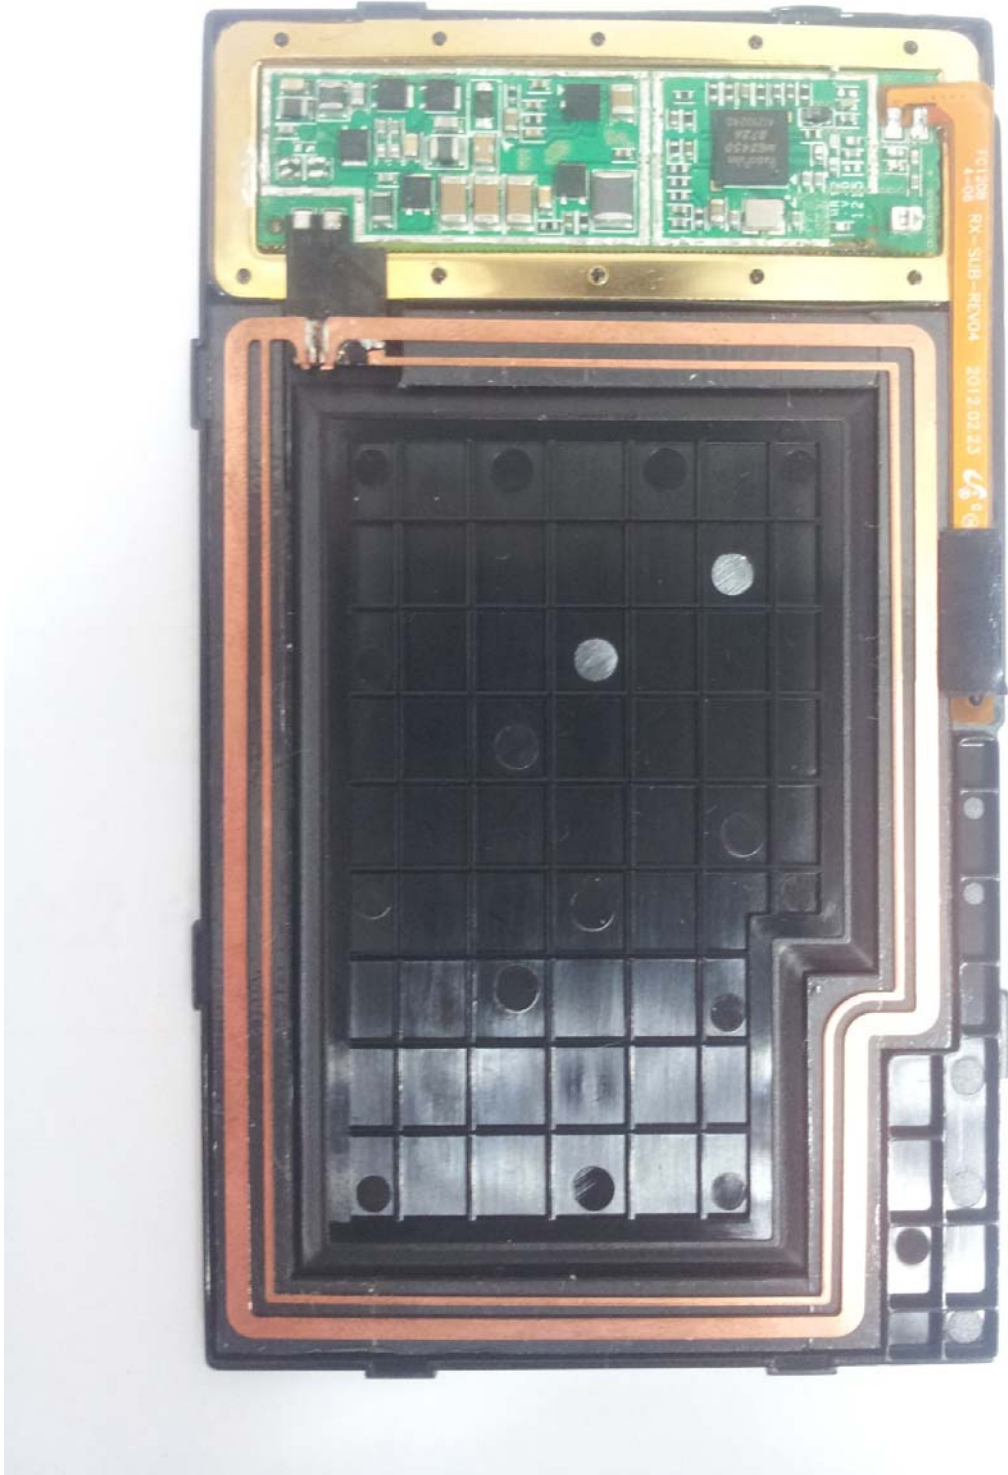

INTERNAL PHOTOGRAPHS

	Samsung FCC ID: A3LEBCS10RBE	Model: EBC-S10RBE
Internal Photos	EUT Type: Wireless Charging Cover Module	Page 2 of 7

	Samsung FCC ID: A3LEBCS10RBE	Model: EBC-S10RBE
Internal Photos	EUT Type: Wireless Charging Cover Module	Page 3 of 7

	<p>Samsung FCC ID: A3LEBCS10RBE</p>	<p>Model: EBC-S10RBE</p>
<p>Internal Photos</p>	<p>EUT Type: Wireless Charging Cover Module</p>	<p>Page 4 of 7</p>

	<p>Samsung FCC ID: A3LEBCS10RBE</p>	<p>Model: EBC-S10RBE</p>
<p>Internal Photos</p>	<p>EUT Type: Wireless Charging Cover Module</p>	<p>Page 5 of 7</p>

	Samsung FCC ID: A3LEBCS10RBE	Model: EBC-S10RBE
Internal Photos	EUT Type: Wireless Charging Cover Module	Page 6 of 7

	<p>Samsung FCC ID: A3LEBCS10RBE</p>	<p>Model: EBC-S10RBE</p>
<p>Internal Photos</p>	<p>EUT Type: Wireless Charging Cover Module</p>	<p>Page 7 of 7</p>