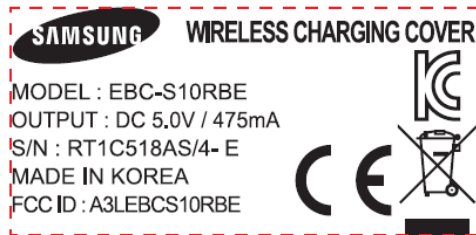

## Label and Location

Samsung Model: EBC-S10RBE

FCC ID: A3LEBCS10RBE

## Label

The label is placed inside of the battery cover