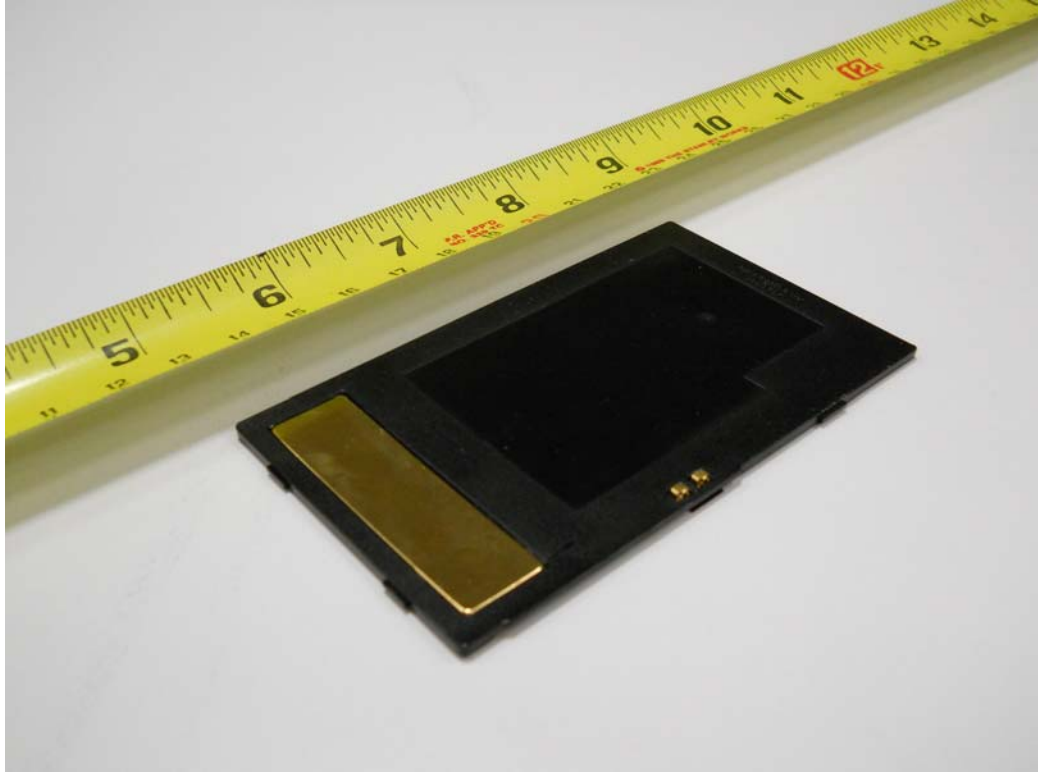

EXTERNAL PHOTOGRAPHS

	<p>Samsung FCC ID: A3LEBCS10RBE</p>	<p>Model: EBC-S10RBE</p>
<p>External Photos</p>	<p>EUT Type: Wireless Charging Cover Module</p>	<p>Page 1 of 2</p>

	Samsung FCC ID: A3LEBCS10RBE	Model: EBC-S10RBE
External Photos	EUT Type: Wireless Charging Cover Module	Page 2 of 2