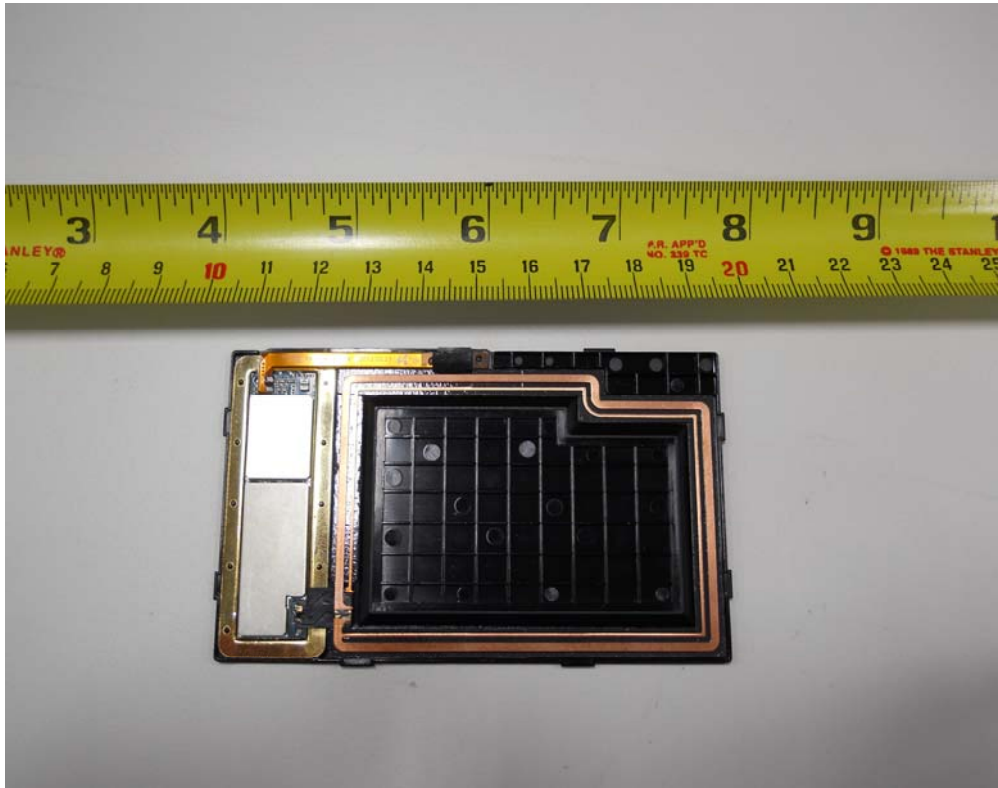

EXTERNAL PHOTOGRAPHS

	<p>Samsung FCC ID: A3LEBCS10RBE</p>	<p>Model: EBC-S10RBE</p>
<p>External Photos</p>	<p>EUT Type: Wireless Charging Cover Module</p>	<p>Page 1 of 2</p>

	Samsung FCC ID: A3LEBCS10RBE	Model: EBC-S10RBE
External Photos	EUT Type: Wireless Charging Cover Module	Page 2 of 2