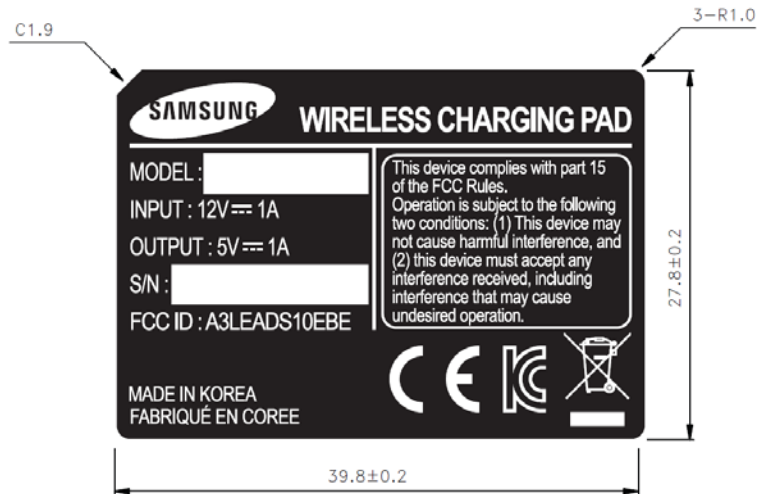

Label and Location

Samsung Model: EAD-S10EBE

FCC ID: A3LEADS10EBE

Label

Location