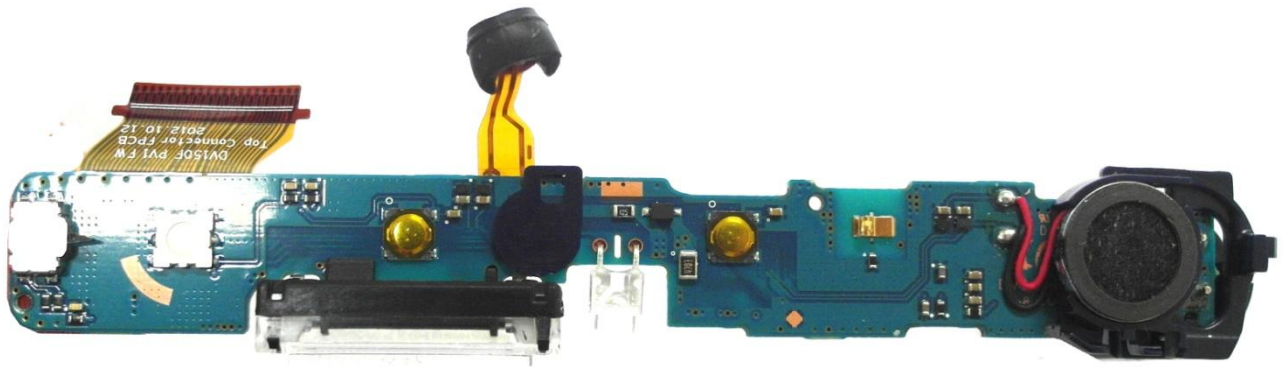

Model : DV150F

# **Internal photos of EUT**

Top view of Main PCB

Bottom view of Main PCB

Top view of CCD

Bottom view of CCD

Top view of Sub PCB

Bottom view of Sub PCB

Antenna

Top view of Rear AMOLED

Bottom view of Rear AMOLED

Top view of Front AMOLED

Bottom view of Front AMOLED

Inside of EUT