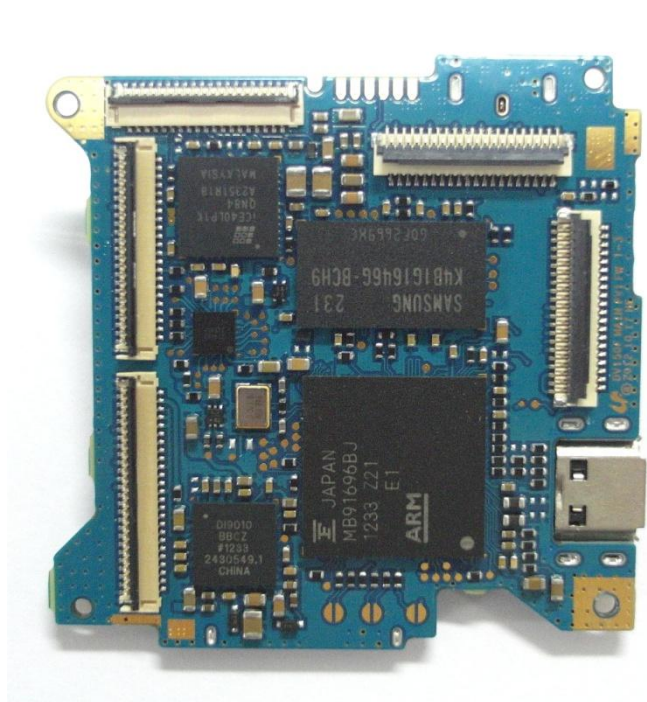

Model : DV150F

# **Internal photos of EUT**

Top view of Main PCB

Bottom view of Main PCB

Top view of CCD

Bottom view of CCD

Top view of Sub PCB

Bottom view of Sub PCB

Antenna

Top view of Rear AMOLED

Bottom view of Rear AMOLED

Top view of Front AMOLED

Bottom view of Front AMOLED

Inside of EUT