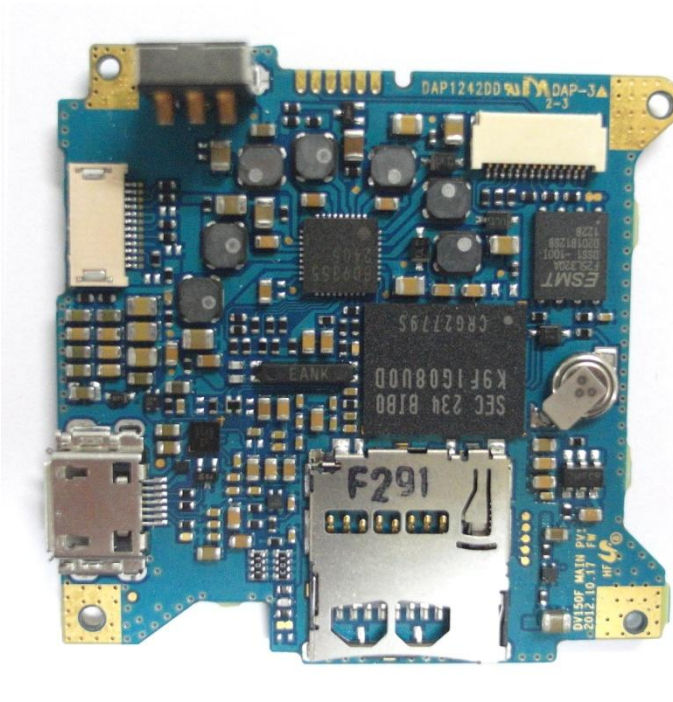

Model : DV150F

# **Internal photos of EUT**

Top view of Main PCB

Bottom view of Main PCB

Top view of CCD

Bottom view of CCD

Top view of Sub PCB

Bottom view of Sub PCB

Antenna

Top view of Rear AMOLED

Bottom view of Rear AMOLED

Top view of Front AMOLED

Bottom view of Front AMOLED

Inside of EUT