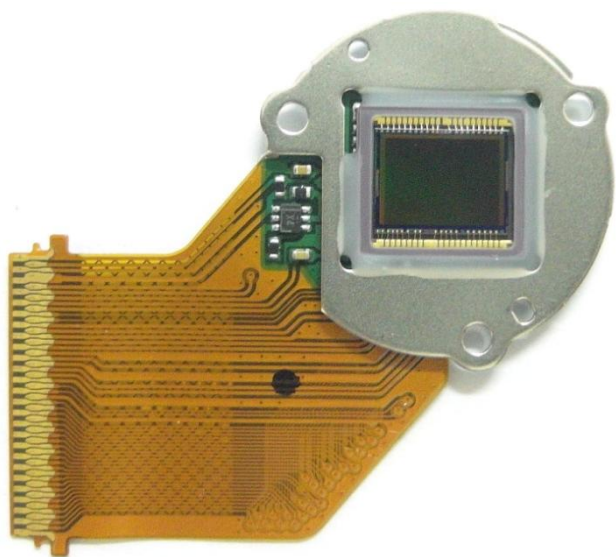

Model : DV150F

# **Internal photos of EUT**

Top view of Main PCB

Bottom view of Main PCB

Top view of CCD

Bottom view of CCD

Top view of Sub PCB

Bottom view of Sub PCB

Antenna

Top view of Rear AMOLED

Bottom view of Rear AMOLED

Top view of Front AMOLED

Bottom view of Front AMOLED

Inside of EUT