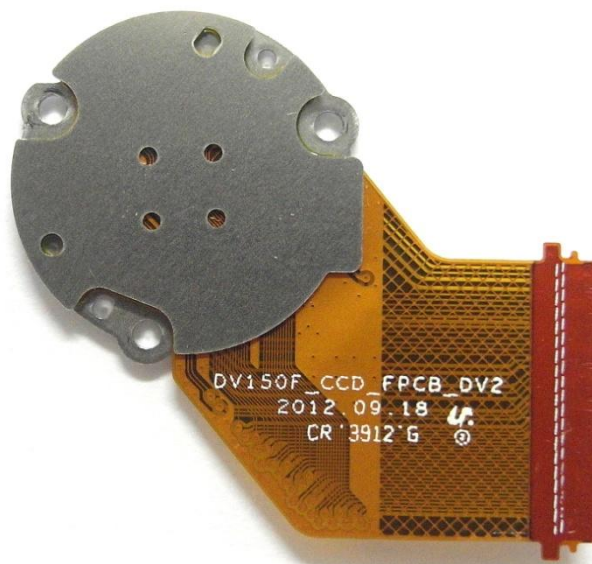

Model : DV150F

# **Internal photos of EUT**

Top view of Main PCB

Bottom view of Main PCB

Top view of CCD

Bottom view of CCD

Top view of Sub PCB

Bottom view of Sub PCB

Antenna

Top view of Rear AMOLED

Bottom view of Rear AMOLED

Top view of Front AMOLED

Bottom view of Front AMOLED

Inside of EUT