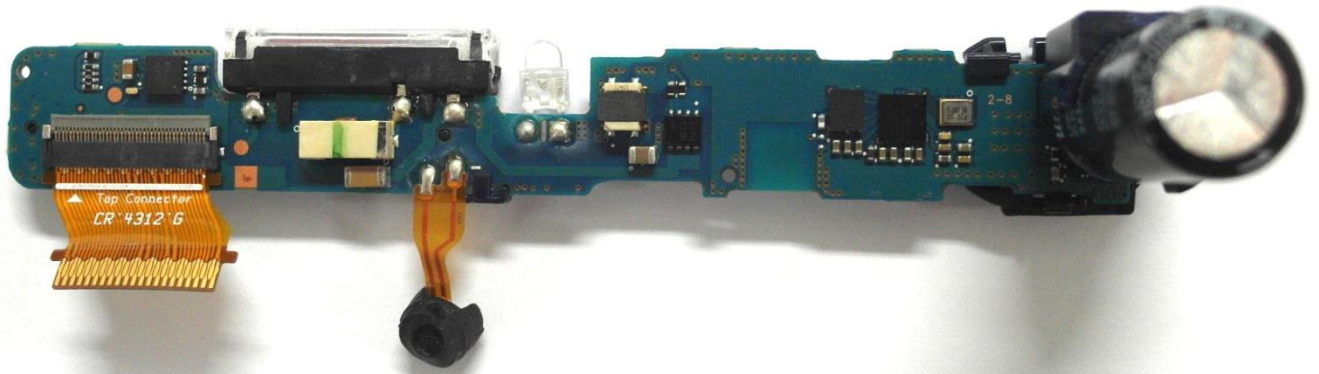

Model : DV150F

# **Internal photos of EUT**

Top view of Main PCB

Bottom view of Main PCB

Top view of CCD

Bottom view of CCD

Top view of Sub PCB

Bottom view of Sub PCB

Antenna

Top view of Rear AMOLED

Bottom view of Rear AMOLED

Top view of Front AMOLED

Bottom view of Front AMOLED

Inside of EUT