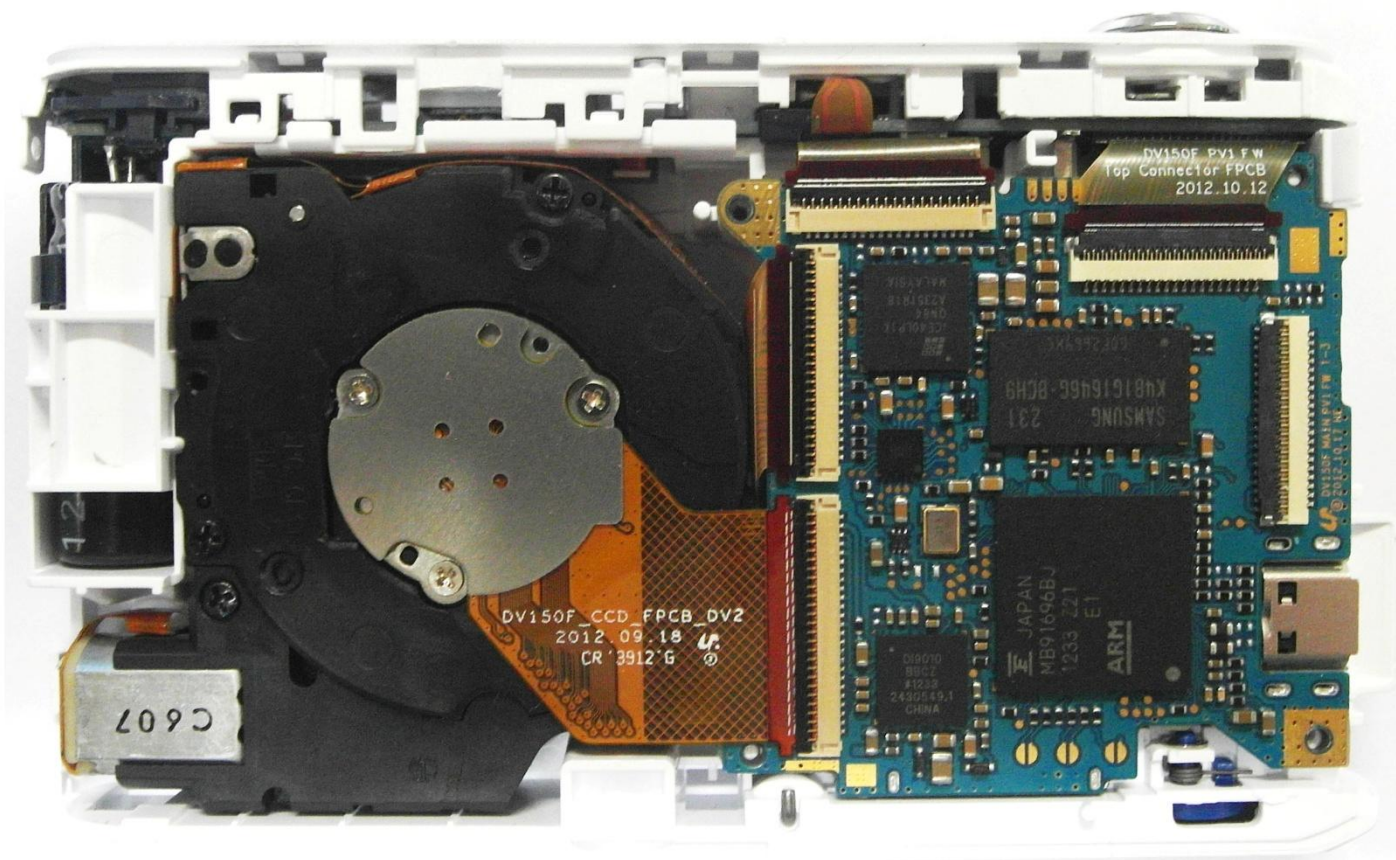

Model : DV150F

# **Internal photos of EUT**

Top view of Main PCB

Bottom view of Main PCB

Top view of CCD

Bottom view of CCD

Top view of Sub PCB

Bottom view of Sub PCB

Antenna

Top view of Rear AMOLED

Bottom view of Rear AMOLED

Top view of Front AMOLED

Bottom view of Front AMOLED

Inside of EUT