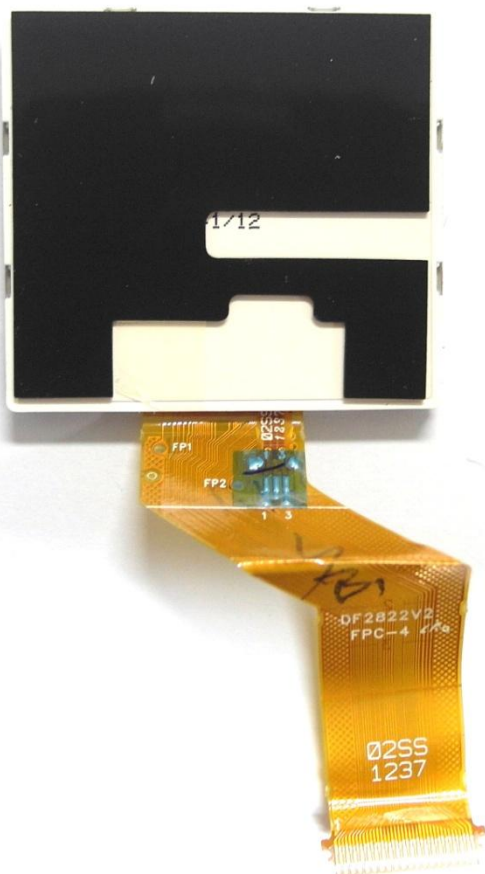

Model : DV150F

# **Internal photos of EUT**

Top view of Main PCB

Bottom view of Main PCB

Top view of CCD

Bottom view of CCD

Top view of Sub PCB

Bottom view of Sub PCB

Antenna

Top view of Rear AMOLED

Bottom view of Rear AMOLED

Top view of Front AMOLED

Bottom view of Front AMOLED

Inside of EUT