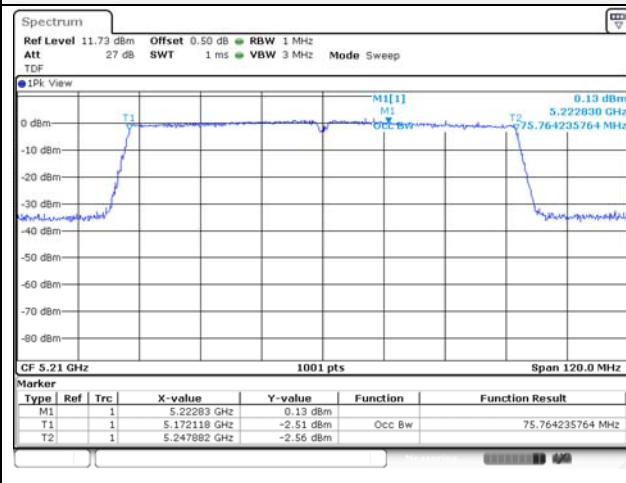

KCTL Inc.

65, Sinwon-ro, Yeongtong-gu,
Suwon-si, Gyeonggi-do, 16677, Korea
TEL: 82-31-285-0894 FAX: 82-505-299-8311
www.kctl.co.kr

Report No.:
KR21-SRF0065-B
Page (122) of (319)

UNII-1 / 802.11ac VT80 / Low ch.