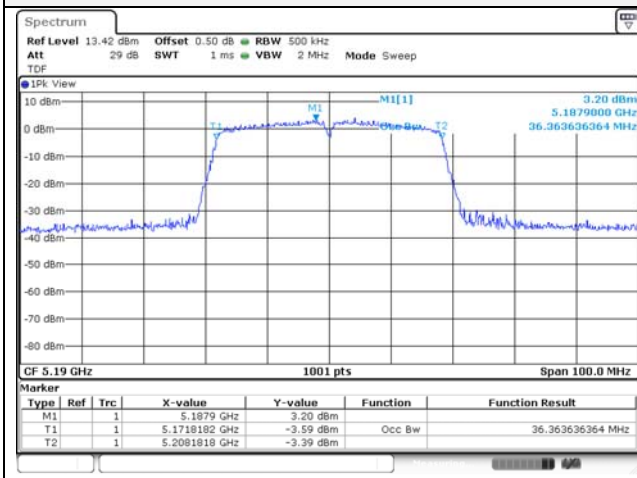

KCTL Inc.

65, Sinwon-ro, Yeongtong-gu,
Suwon-si, Gyeonggi-do, 16677, Korea
TEL: 82-31-285-0894 FAX: 82-505-299-8311
www.kctl.co.kr

Report No.:
KR21-SRF0065-B
Page (98) of (319)

UNII-1 / 802.11ac VHT40 / Low ch.