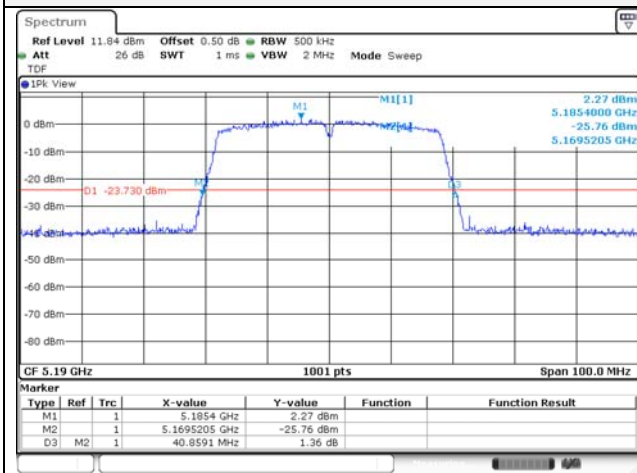

KCTL Inc.

65, Sinwon-ro, Yeongtong-gu,
Suwon-si, Gyeonggi-do, 16677, Korea
TEL: 82-31-285-0894 FAX: 82-505-299-8311
www.kctl.co.kr

Report No.:
KR21-SRF0065-B
Page (109) of (319)

UNII-1 / 802.11ac VHT40 / Low ch.