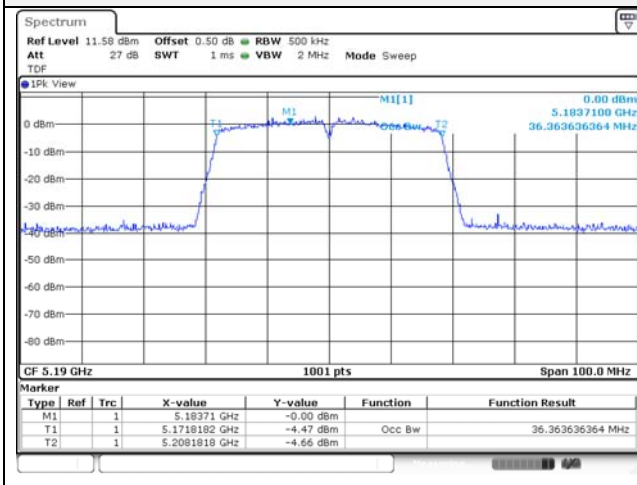

KCTL Inc.

65, Sinwon-ro, Yeongtong-gu,
Suwon-si, Gyeonggi-do, 16677, Korea
TEL: 82-31-285-0894 FAX: 82-505-299-8311
www.kctl.co.kr

Report No.:
KR21-SRF0065-B
Page (120) of (319)

UNII-1 / 802.11ac VHT40 / Low ch.