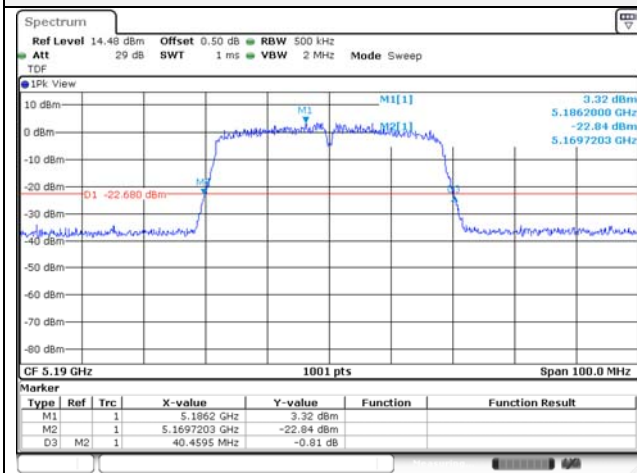

KCTL Inc.

65, Sinwon-ro, Yeongtong-gu,
Suwon-si, Gyeonggi-do, 16677, Korea
TEL: 82-31-285-0894 FAX: 82-505-299-8311
www.kctl.co.kr

Report No.:
KR21-SRF0065-B
Page (105) of (319)

UNII-1 / 802.11n HT40 / Low ch.