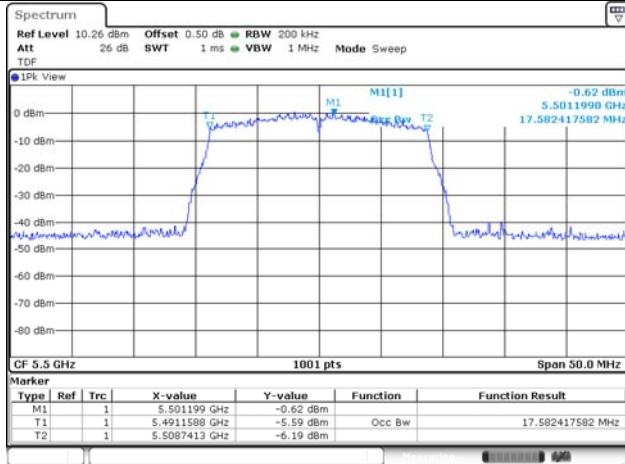

KCTL Inc.

65, Sinwon-ro, Yeongtong-gu,
Suwon-si, Gyeonggi-do, 16677, Korea
TEL: 82-31-285-0894 FAX: 82-505-299-8311
www.kctl.co.kr

Report No.:
KR21-SRF0065-B
Page (115) of (319)

UNII-2C / 802.11n HT20 / Low ch.