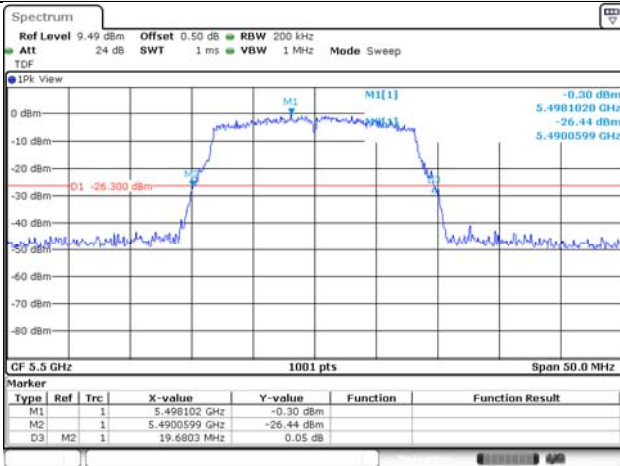

KCTL Inc.

65, Sinwon-ro, Yeongtong-gu,
Suwon-si, Gyeonggi-do, 16677, Korea
TEL: 82-31-285-0894 FAX: 82-505-299-8311
www.kctl.co.kr

Report No.:
KR21-SRF0065-B
Page (102) of (319)

UNII-2C / 802.11a / Low ch.