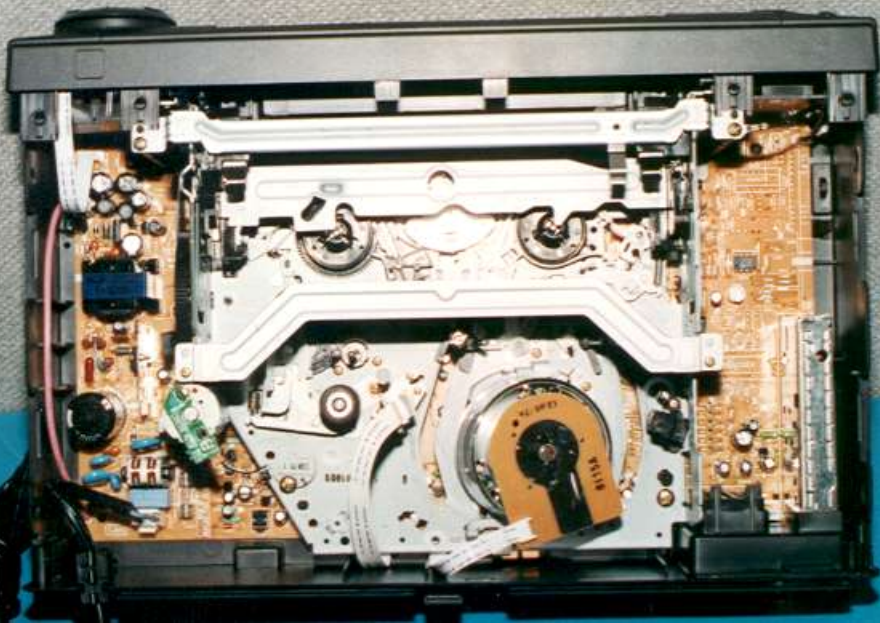

AC40-30071X

100042-1

LOT 3124

NOISE

CITIZENS

THIS DEVICE COMPLIES WITH PART 15 OF THE FCC RULES.  
OPERATION IS SUBJECT TO THE FOLLOWING TWO  
CONDITIONS: (1) THIS DEVICE MUST NOT CAUSE HARMFUL  
INTERFERENCE, AND (2) THIS DEVICE MUST ACCEPT ANY  
INTERFERENCE RECEIVED, INCLUDING INTERFERENCE THAT  
MAY CAUSE UNDESIRABLE OPERATION.

HIPS

SUPPLEMENTARY TELEVISION BROADCASTING  
RECEIVING APPARATUS CANADA GRC PART II  
APPARELS SUPPLEMENTAIRES DE RÉCEPTION  
DE TÉLÉVISION, R381, PARTIE II CANADA

SAMSUNG

AC83-1104TA-T  
2V-C20

**CAUTION**  
RISK OF ELECTRIC SHOCK  
DO NOT OPEN

VIDEO CASSETTE RECORDER  
MODEL NO.: SV-500P  
110V/200-240V AC AUTO  
50/60Hz 15W

FCC ID: A51008A  
MADE BY SAMSUNG  
IN HONGKONG

RF

VIDEO  
AUDIO

RF  
RF

CAUTION

PLEASE READ THE INSTRUCTIONS  
THAT ACCOMPANY THIS UNIT

AVIS

UNSEPARABLE FROM THE INSTRUCTIONS  
WHICH ACCOMPANY THIS UNIT

528946

VIDEO CASSETTE RECORDER  
MODEL NO.: SV-C90P  
110/120/220/240V AC AUTO  
50/60Hz 18W

FCC ID: A3LCOBRA2  
MADE BY SAMSUNG  
IN INDONESIA