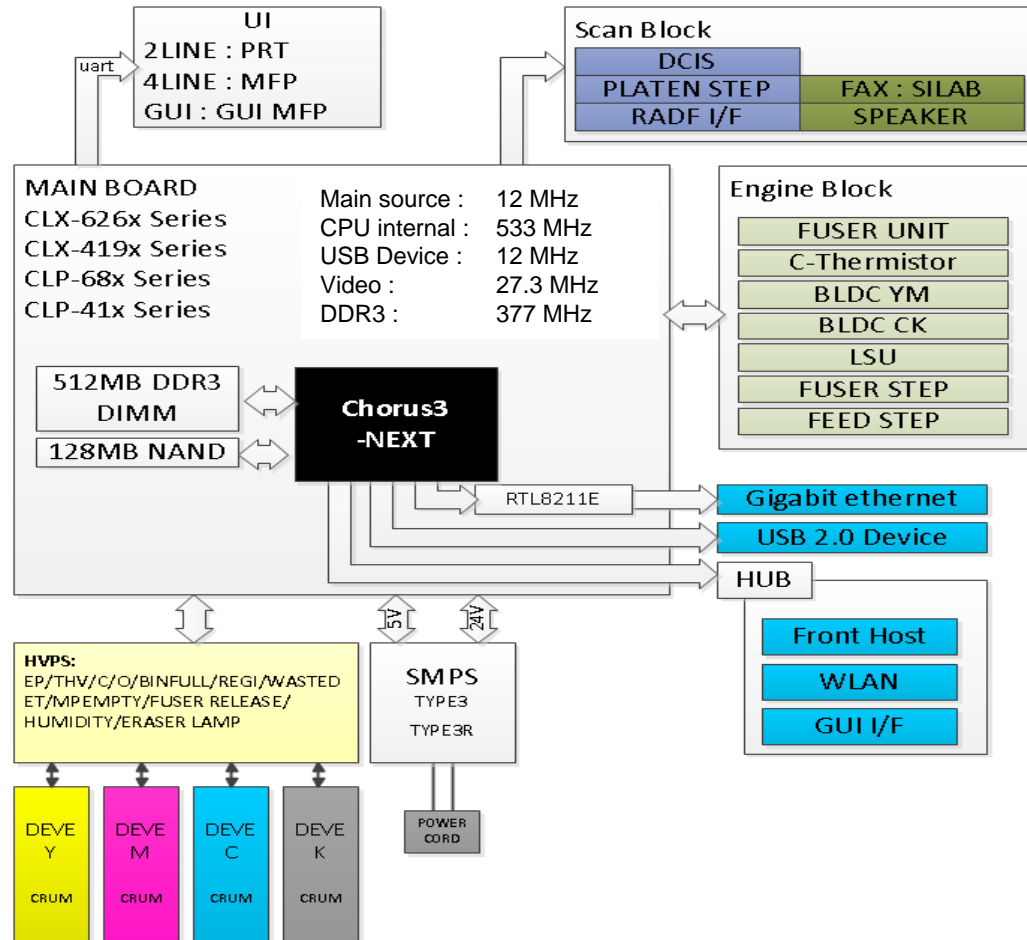

Block Diagram

**CLX-6260 Series
System diagram**

CLP-680 Series are printers (NW model supports Wireless network)
CLP-6260 Series are MFPs