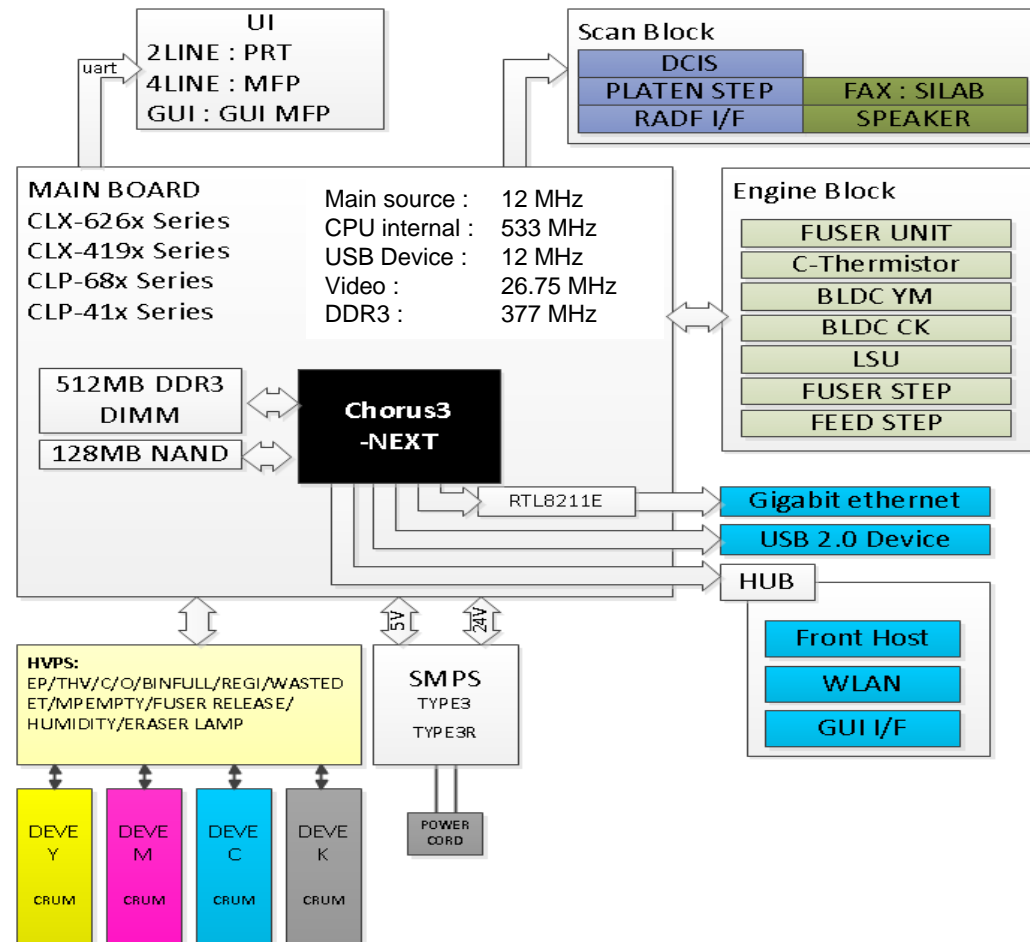

Block Diagram

CLX-4195x Series System diagram

CLP- 415 Series are printers. (NW model includes Wireless network)
 CLX-4195 Series are MFPs
 (FN model supports Fax, FW model supports GUI and FAX)