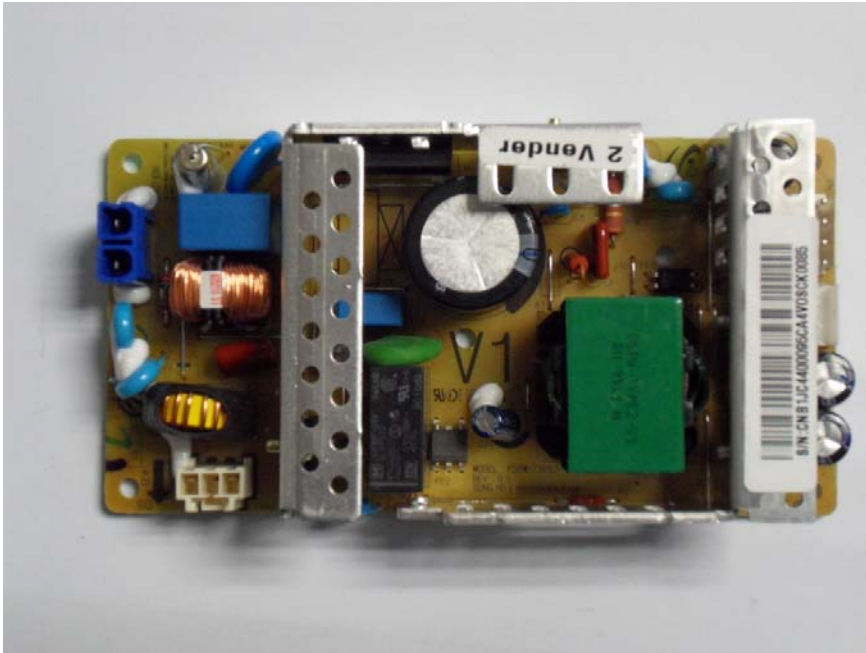

Internal Pictures

1) Front view

2) Rear view

PBA Pictures

1) Top View of Main Controller (CLX-3185FW)

2) Bottom View of Main Controller (CLX-3185FW)

3) Top View of FAX PBA (CLX-3185FN/FW)

4) Bottom View of FAX PBA (CLX-3185FN/FW)

5) Top View of OPE (CLX-3185N)

6) Bottom View of OPE (CLX-3185N)

7) Top View of OPE (CLX-3185FN/FW)

8) Bottom View of OPE (CLX-3185FN/FW)

9) Top View of ADF Joint (CLX-3185FN/FW)

10) Bottom View of ADF Joint (CLX-3185FN/FW))

11) Top View of SMPS (110V)

12) Bottom View of SMPS (110V)

13) Top View of HVPS

14) Bottom View of HVPS