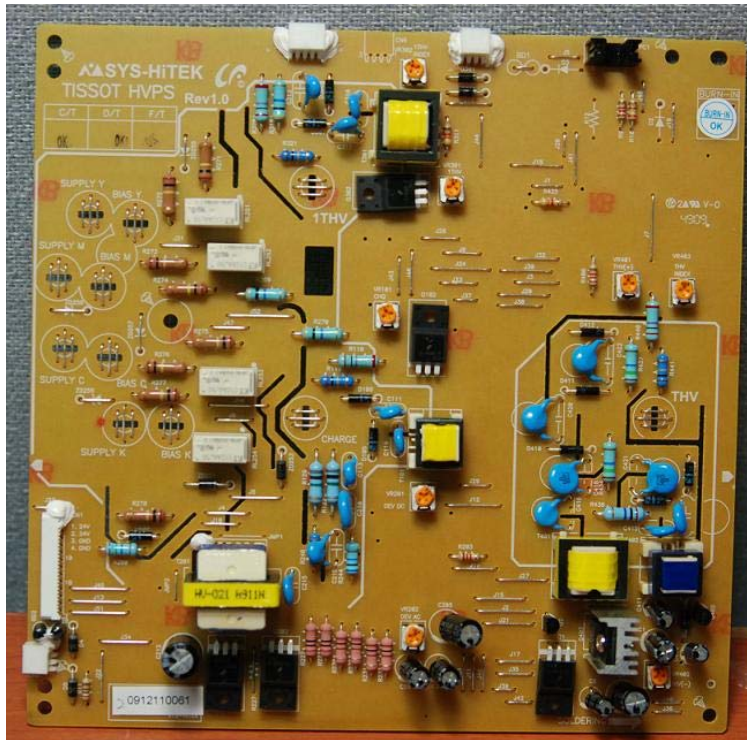

Internal Pictures

1) Front view

2) Rear view

PBA Pictures

1) Top View of Main Controller (CLX-3185FW)

2) Bottom View of Main Controller (CLX-3185FW)

3) Top View of FAX PBA (CLX-3185FN/FW)

4) Bottom View of FAX PBA (CLX-3185FN/FW)

5) Top View of OPE (CLX-3185N)

6) Bottom View of OPE (CLX-3185N)

7) Top View of OPE (CLX-3185FN/FW)

8) Bottom View of OPE (CLX-3185FN/FW)

9) Top View of ADF Joint (CLX-3185FN/FW)

10) Bottom View of ADF Joint (CLX-3185FN/FW))

11) Top View of SMPS (110V)

12) Bottom View of SMPS (110V)

13) Top View of HVPS

14) Bottom View of HVPS