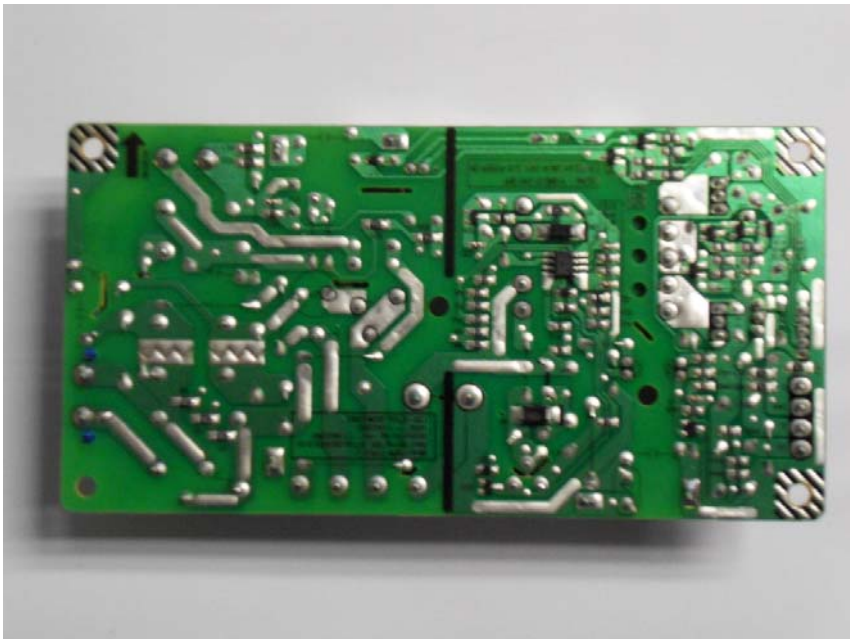

Internal Pictures

1) Front view

2) Rear view

PBA Pictures

1) Top View of Main Controller (CLX-3185FW)

2) Bottom View of Main Controller (CLX-3185FW)

3) Top View of FAX PBA (CLX-3185FN/FW)

4) Bottom View of FAX PBA (CLX-3185FN/FW)

5) Top View of OPE (CLX-3185N)

6) Bottom View of OPE (CLX-3185N)

7) Top View of OPE (CLX-3185FN/FW)

8) Bottom View of OPE (CLX-3185FN/FW)

9) Top View of ADF Joint (CLX-3185FN/FW)

10) Bottom View of ADF Joint (CLX-3185FN/FW))

11) Top View of SMPS (110V)

12) Bottom View of SMPS (110V)

13) Top View of HVPS

14) Bottom View of HVPS