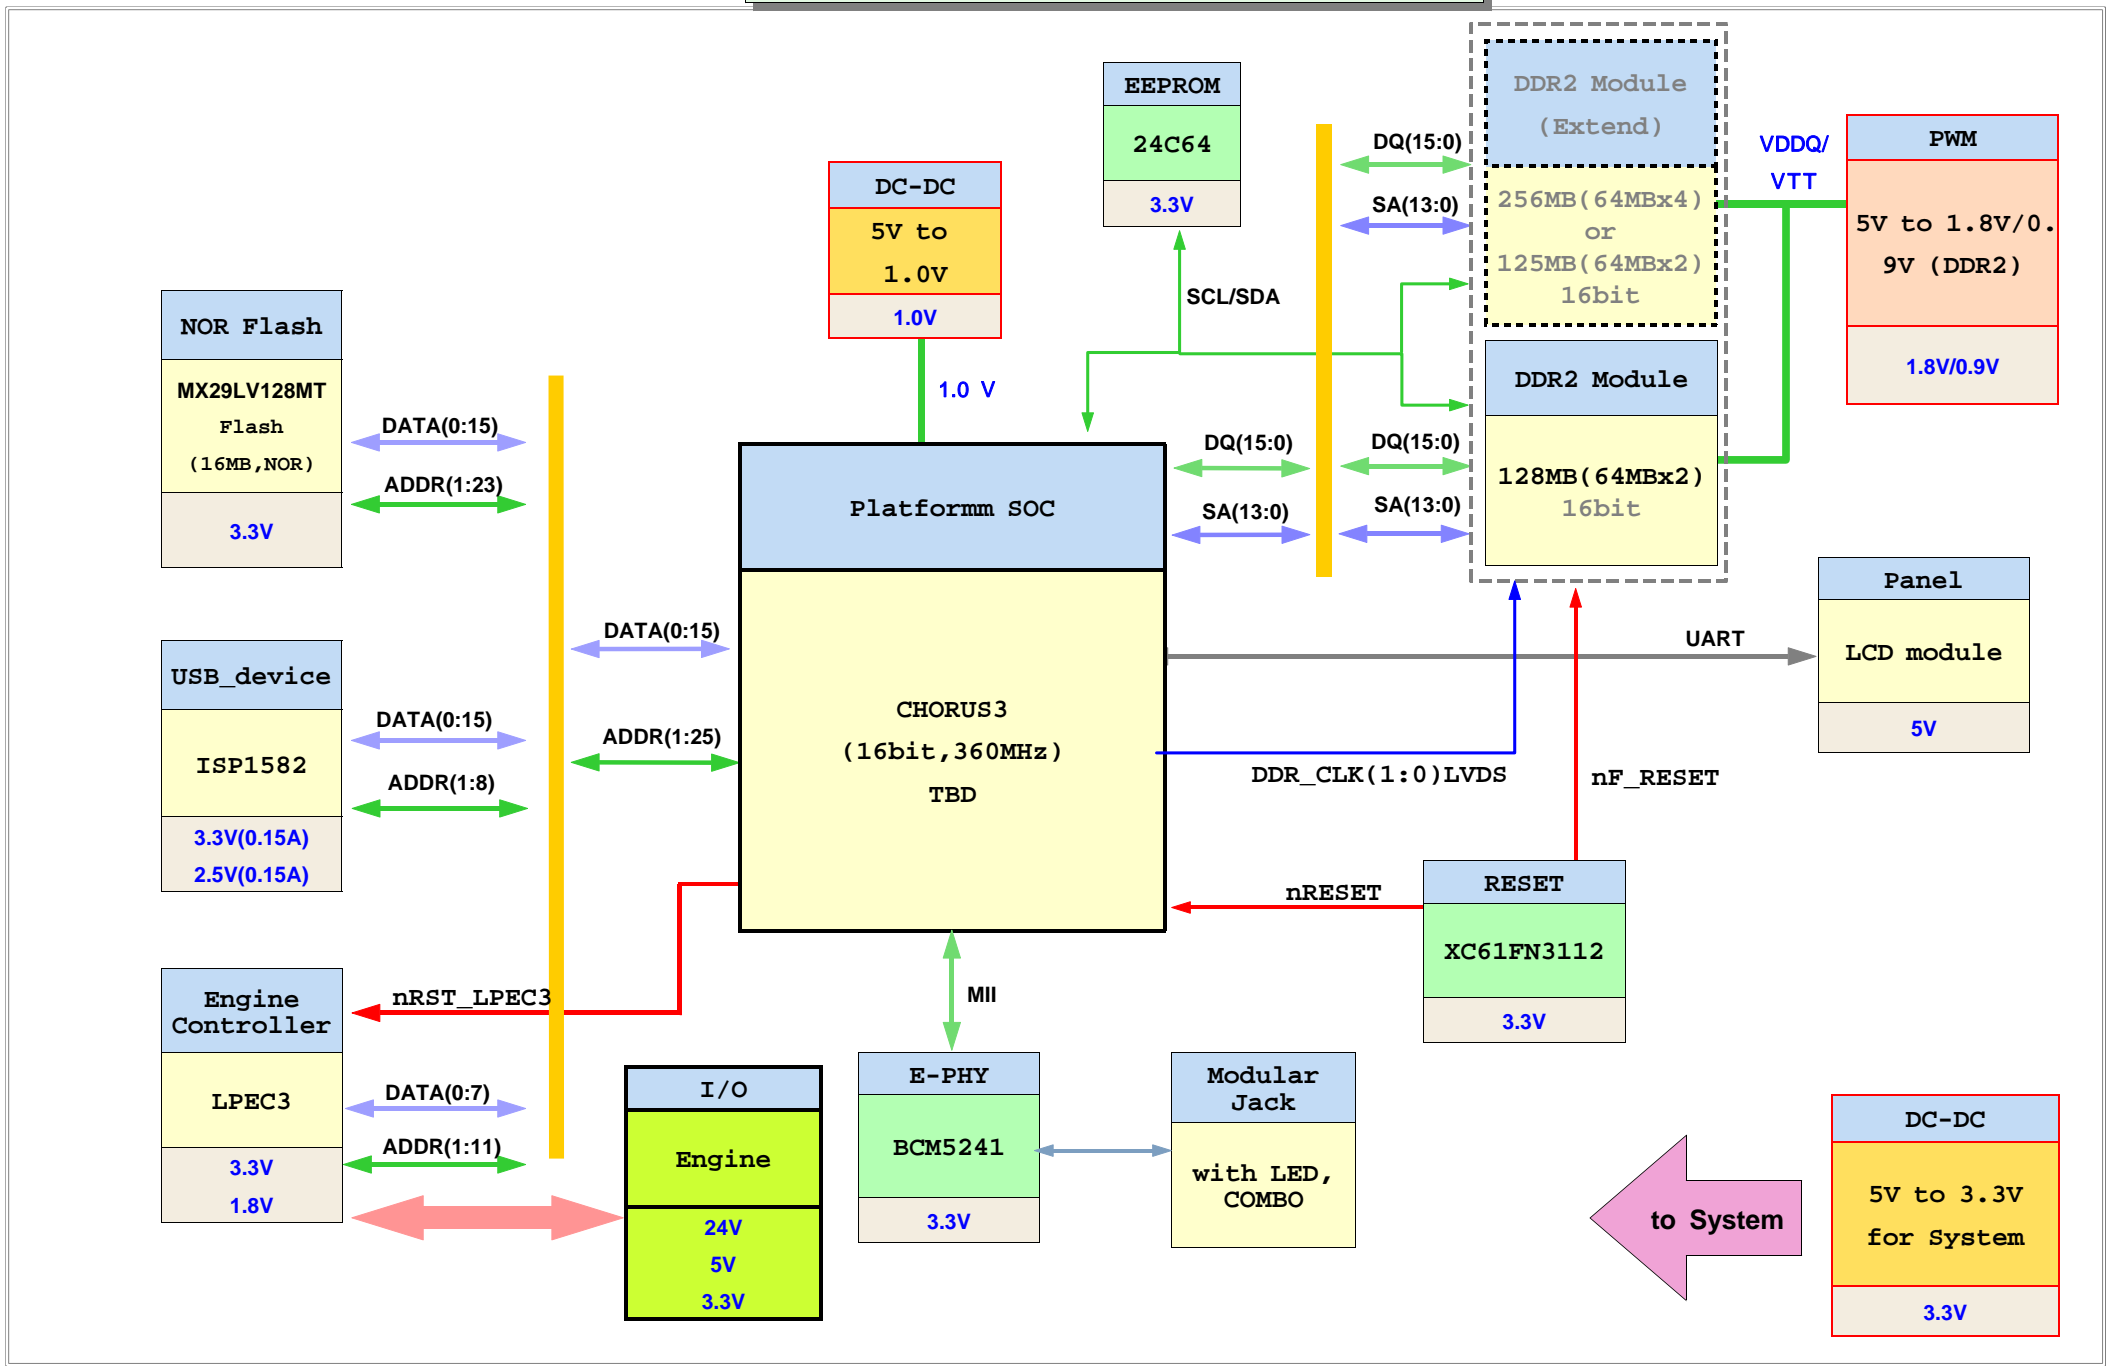

Dali CLP-610ND MAIN BlockDiagram

Dali CLP-610ND Clock diagram

Dali CLP-610ND BlockDiagram