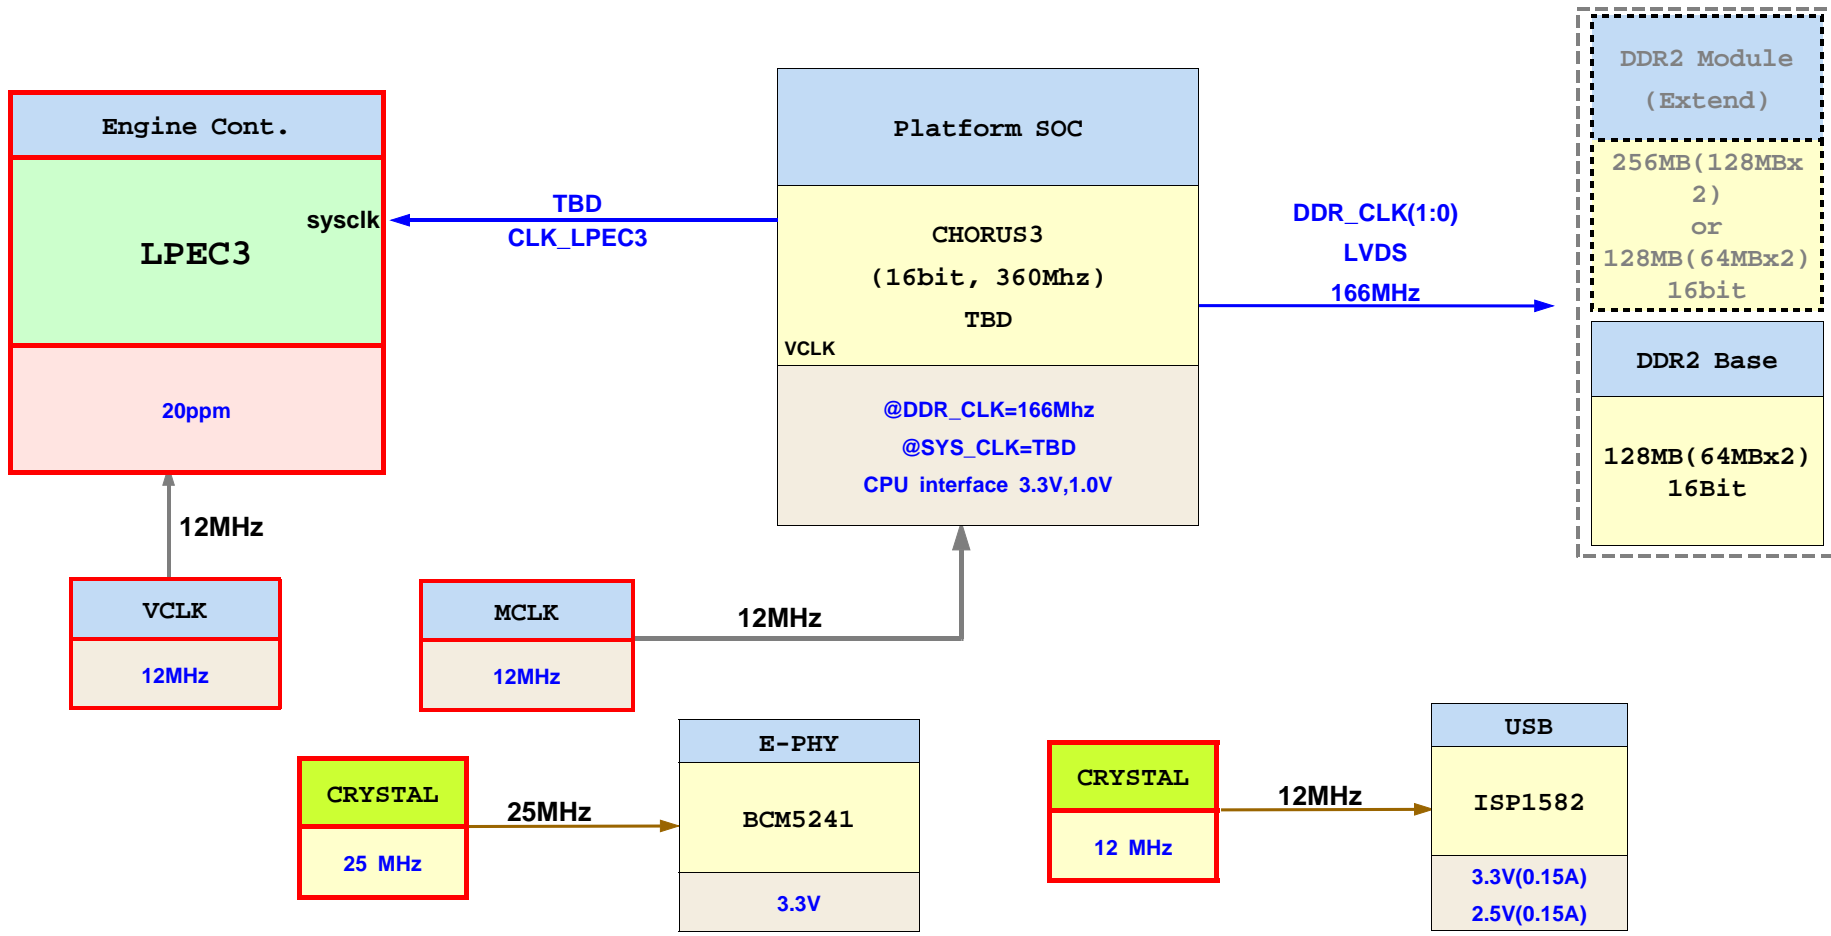

Dali CLP-610ND MAIN BlockDiagram

Dali CLP-610ND Clock diagram

Dali CLP-610ND BlockDiagram