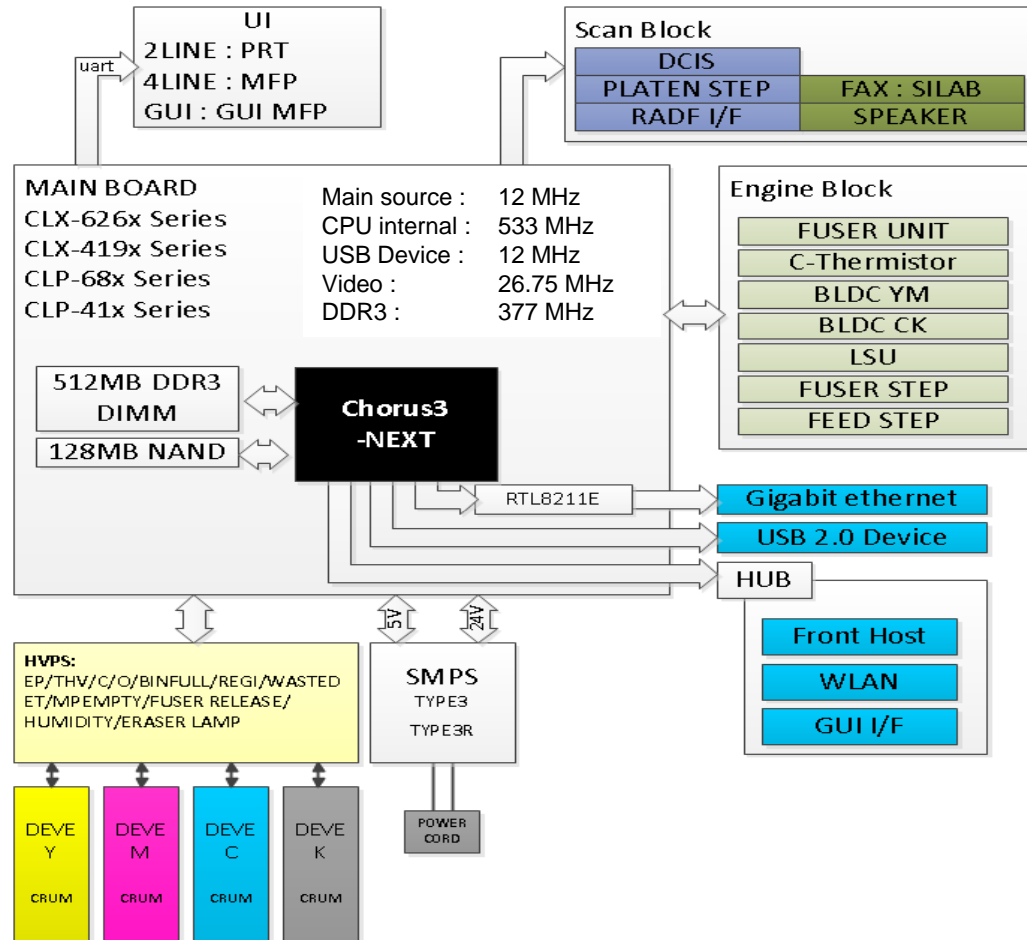

# Block Diagram

**CLP- 415x Series  
System diagram**

**CLP- 415 Series are printers. (NW model includes Wireless network)**  
**CLX-4195 Series are MFPs**  
**(FN model supports Fax, FW model supports GUI and FAX)**