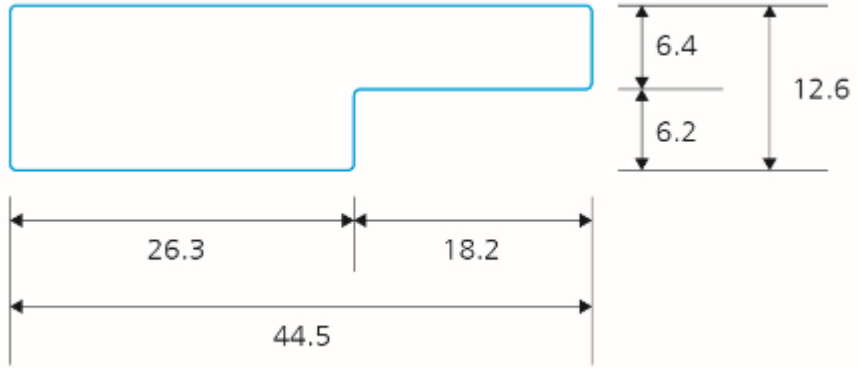

Wi-Fi / BT Transceiver
FCC ID: A3LCCBQ730M
IC: 649E-CCBQ730M
CMIIT ID:
CNC ID:
ANATEL:
NCC:
CONATEL PY:

Power Source: DC5V
Made in Korea
4709-002927A
Samsung Electronics Co., Ltd.

CE EKC R-C-SEC-CCBQ730M
R-NZ

FW 

Top of RF module