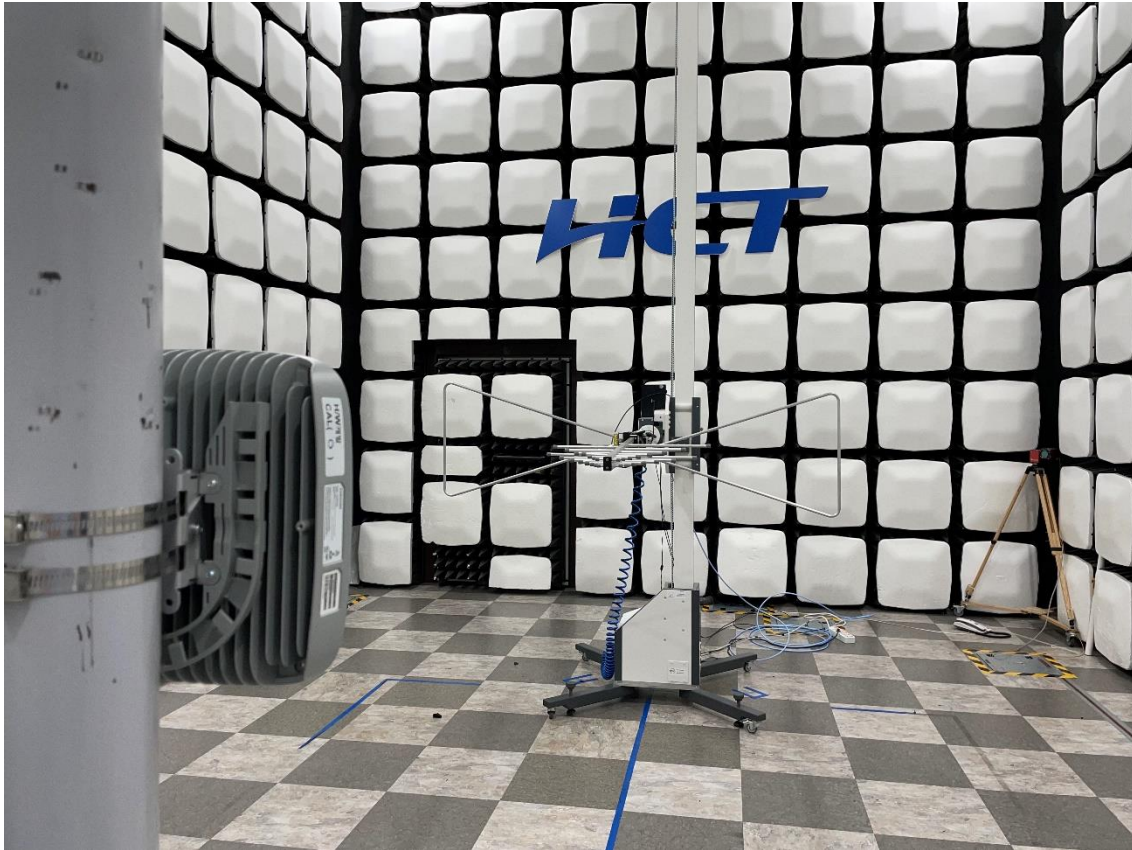

REVISION HISTORY

The revision history for this document is shown in table.

Revision No.	Date of Issue	Description
0	November 10, 2021	Initial Release

Radiated Test Setup Photo – Spurious (Bi-log Antenna, Horizontal)

Radiated Test Setup Photo – Spurious (Bi-log Antenna, Vertical)

Radiated Test Setup Photo – Spurious (Horn Antenna, Horizontal)

Radiated Test Setup Photo – Spurious (Horn Antenna, Vertical)

Radiated Test Setup Photo – Spurious (WR-19 Horn Antenna, Horizontal)