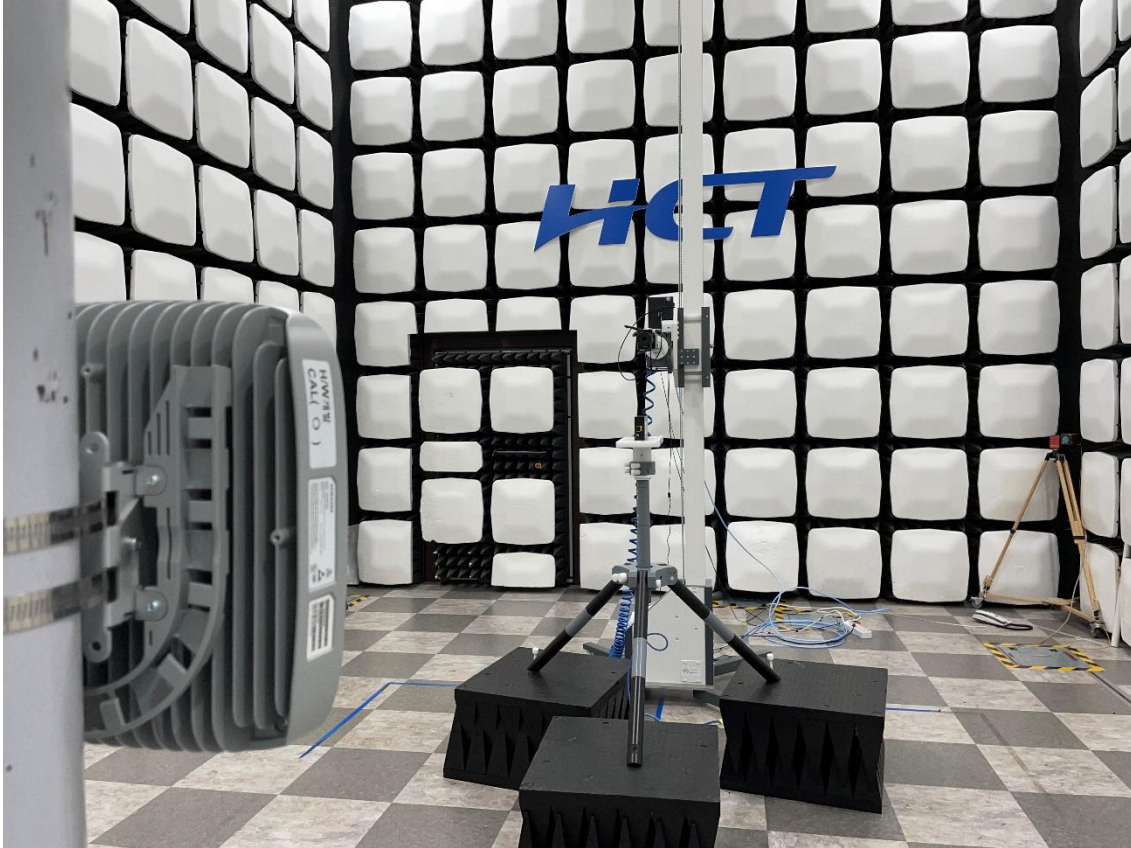

REVISION HISTORY

The revision history for this document is shown in table.

Revision No.	Date of Issue	Description
0	November 10, 2021	Initial Release

Radiated Test Setup Photo – Spurious (Bi-log Antenna, Horizontal)

Radiated Test Setup Photo – Spurious (Bi-log Antenna, Vertical)

Radiated Test Setup Photo – Spurious (Horn Antenna, Horizontal)

Radiated Test Setup Photo – Spurious (Horn Antenna, Vertical)

Radiated Test Setup Photo – Spurious (WR-19 Horn Antenna, Horizontal)

Radiated Test Setup Photo – Spurious (WR-19 Horn Antenna, Vertical)

Radiated Test Setup Photo – Spurious (WR-12 Horn Antenna, Horizontal)

Radiated Test Setup Photo – Spurious (WR-12 Horn Antenna, Vertical)

Radiated Test Setup Photo – Spurious (WR-08 Horn Antenna, Horizontal)

Radiated Test Setup Photo – Spurious (WR-08 Horn Antenna, Vertical)

End of report