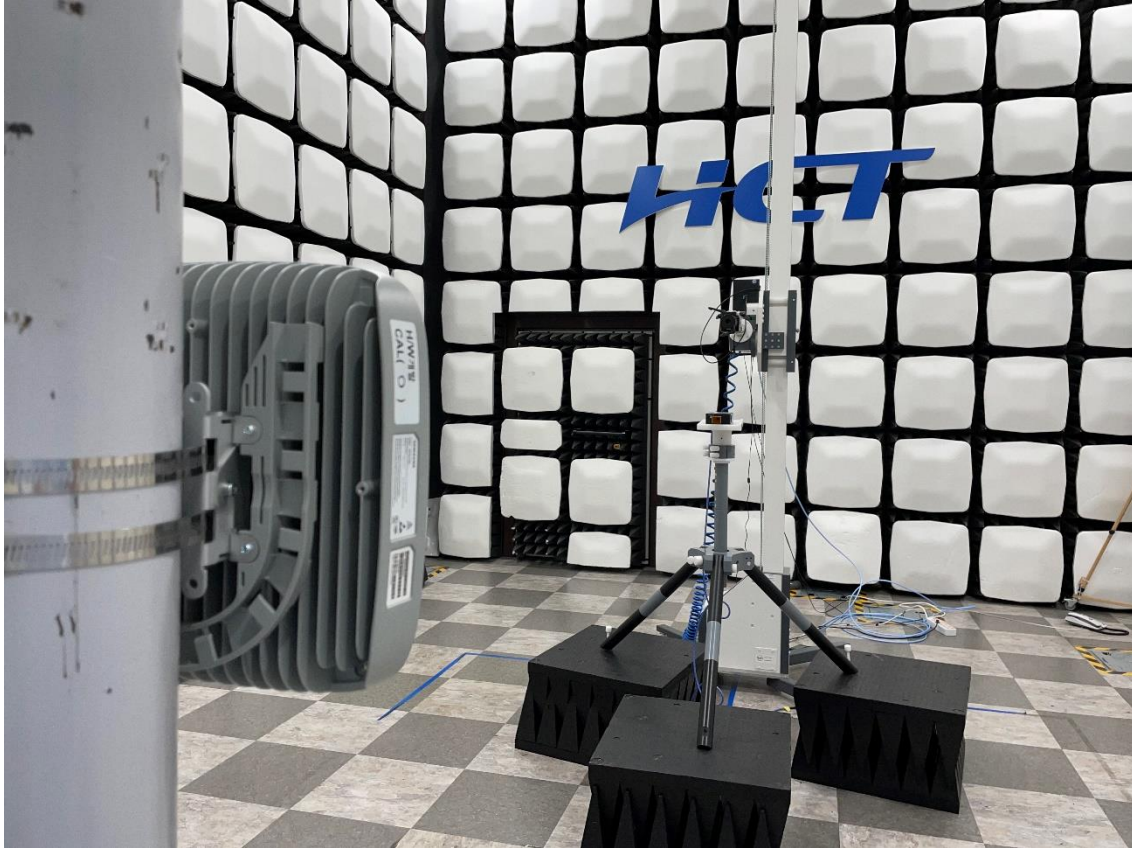

REVISION HISTORY

The revision history for this document is shown in table.

Revision No.	Date of Issue	Description
0	November 10, 2021	Initial Release

Radiated Test Setup Photo – Spurious (Bi-log Antenna, Horizontal)

Radiated Test Setup Photo – Spurious (Bi-log Antenna, Vertical)

Radiated Test Setup Photo – Spurious (Horn Antenna, Horizontal)

Radiated Test Setup Photo – Spurious (Horn Antenna, Vertical)

Radiated Test Setup Photo – Spurious (WR-19 Horn Antenna, Horizontal)

Radiated Test Setup Photo – Spurious (WR-19 Horn Antenna, Vertical)

Radiated Test Setup Photo – Spurious (WR-12 Horn Antenna, Horizontal)

Radiated Test Setup Photo – Spurious (WR-12 Horn Antenna, Vertical)

Radiated Test Setup Photo – Spurious (WR-08 Horn Antenna, Horizontal)

Radiated Test Setup Photo – Spurious (WR-08 Horn Antenna, Vertical)

End of report