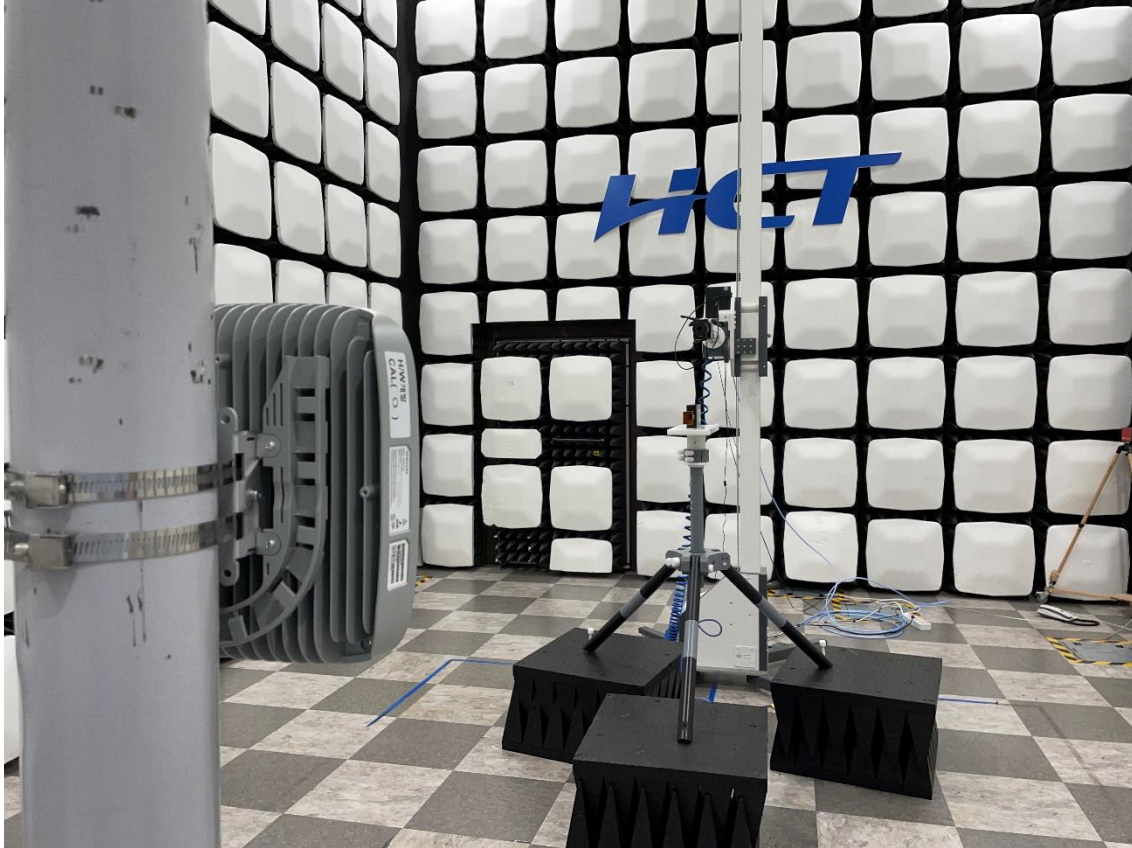

REVISION HISTORY

The revision history for this document is shown in table.

Revision No.	Date of Issue	Description
0	November 10, 2021	Initial Release

Radiated Test Setup Photo – Spurious (Bi-log Antenna, Horizontal)

Radiated Test Setup Photo – Spurious (Bi-log Antenna, Vertical)

Radiated Test Setup Photo – Spurious (Horn Antenna, Horizontal)

Radiated Test Setup Photo – Spurious (Horn Antenna, Vertical)

Radiated Test Setup Photo – Spurious (WR-19 Horn Antenna, Horizontal)

Radiated Test Setup Photo – Spurious (WR-19 Horn Antenna, Vertical)

Radiated Test Setup Photo – Spurious (WR-12 Horn Antenna, Horizontal)

Radiated Test Setup Photo – Spurious (WR-12 Horn Antenna, Vertical)

Radiated Test Setup Photo – Spurious (WR-08 Horn Antenna, Horizontal)

Radiated Test Setup Photo – Spurious (WR-08 Horn Antenna, Vertical)

End of report