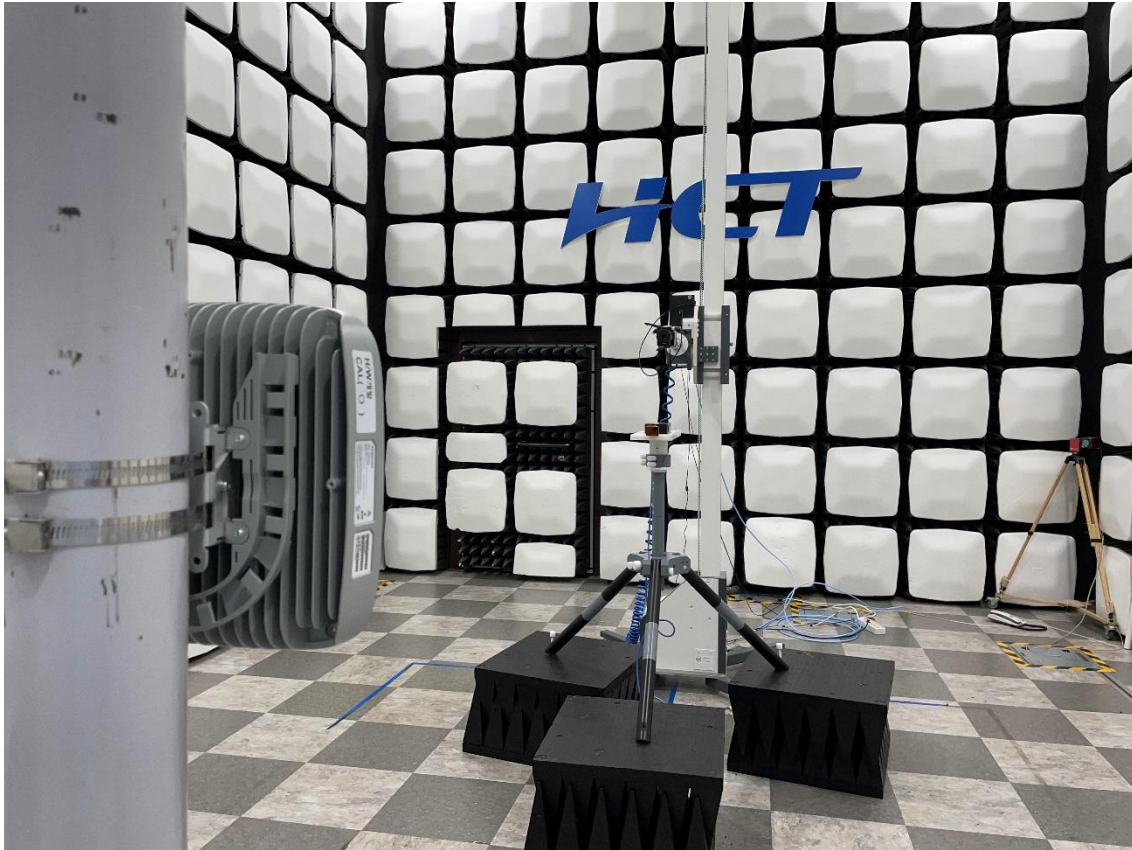

REVISION HISTORY

The revision history for this document is shown in table.

Revision No.	Date of Issue	Description
0	November 10, 2021	Initial Release

Radiated Test Setup Photo – Spurious (Bi-log Antenna, Horizontal)

Radiated Test Setup Photo – Spurious (Bi-log Antenna, Vertical)

Radiated Test Setup Photo – Spurious (Horn Antenna, Horizontal)

Radiated Test Setup Photo – Spurious (Horn Antenna, Vertical)

Radiated Test Setup Photo – Spurious (WR-19 Horn Antenna, Horizontal)

Radiated Test Setup Photo – Spurious (WR-19 Horn Antenna, Vertical)

Radiated Test Setup Photo – Spurious (WR-12 Horn Antenna, Horizontal)

Radiated Test Setup Photo – Spurious (WR-12 Horn Antenna, Vertical)

Radiated Test Setup Photo – Spurious (WR-08 Horn Antenna, Horizontal)

Radiated Test Setup Photo – Spurious (WR-08 Horn Antenna, Vertical)

End of report