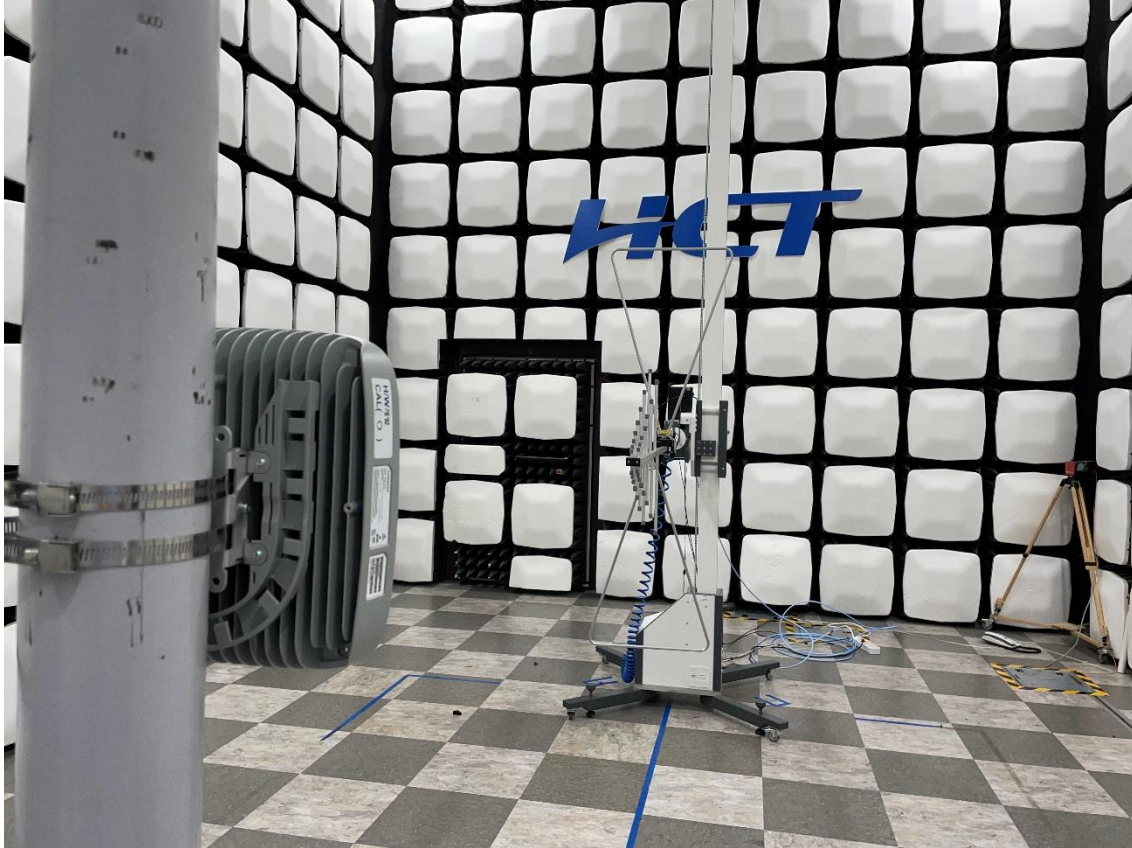

REVISION HISTORY

The revision history for this document is shown in table.

Revision No.	Date of Issue	Description
0	November 10, 2021	Initial Release

Radiated Test Setup Photo – Spurious (Bi-log Antenna, Horizontal)

Radiated Test Setup Photo – Spurious (Bi-log Antenna, Vertical)

Radiated Test Setup Photo – Spurious (Horn Antenna, Horizontal)

Radiated Test Setup Photo – Spurious (Horn Antenna, Vertical)

Radiated Test Setup Photo – Spurious (WR-19 Horn Antenna, Horizontal)

Radiated Test Setup Photo – Spurious (WR-19 Horn Antenna, Vertical)

Radiated Test Setup Photo – Spurious (WR-12 Horn Antenna, Horizontal)

Radiated Test Setup Photo – Spurious (WR-12 Horn Antenna, Vertical)

Radiated Test Setup Photo – Spurious (WR-08 Horn Antenna, Horizontal)

Radiated Test Setup Photo – Spurious (WR-08 Horn Antenna, Vertical)

End of report