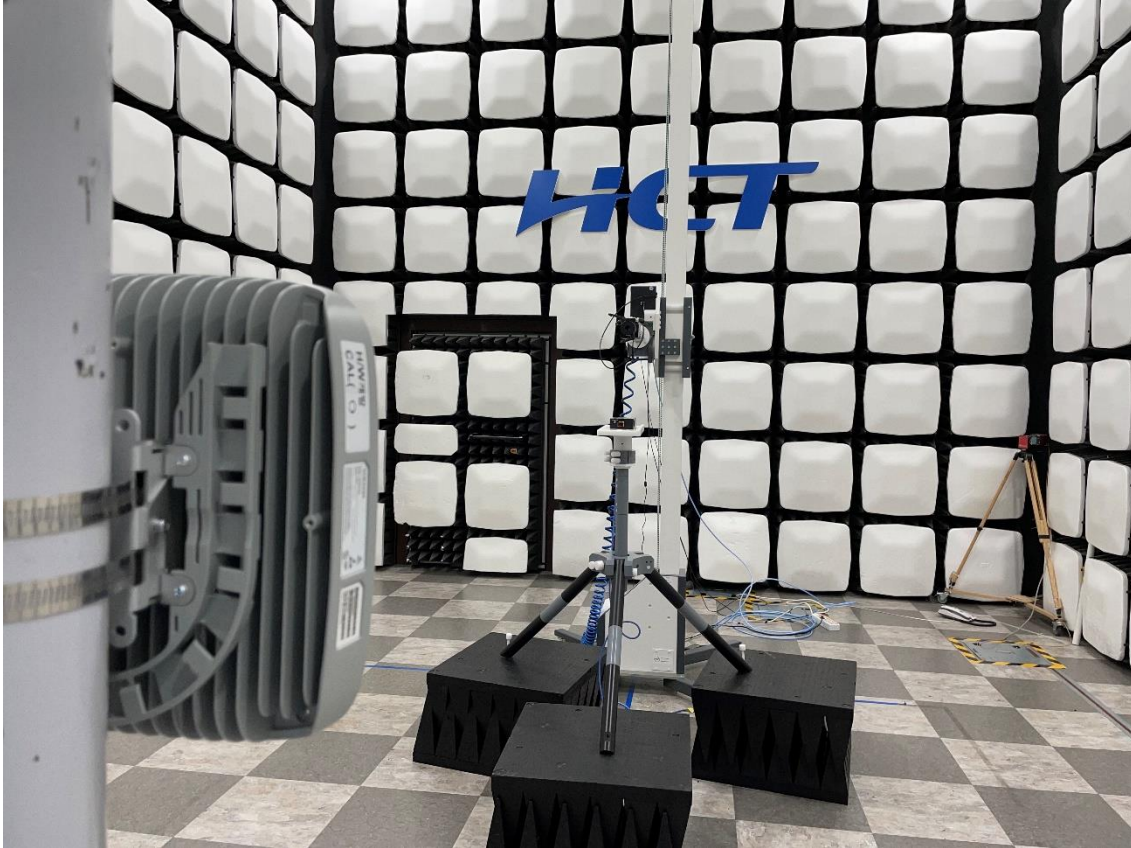

Radiated Test Setup Photo – Spurious (Bi-log Antenna, Vertical)

Radiated Test Setup Photo – Spurious (Horn Antenna, Horizontal)

Radiated Test Setup Photo – Spurious (Horn Antenna, Vertical)

Radiated Test Setup Photo – Spurious (WR-19 Horn Antenna, Horizontal)

Radiated Test Setup Photo – Spurious (WR-19 Horn Antenna, Vertical)

Radiated Test Setup Photo – Spurious (WR-12 Horn Antenna, Horizontal)

Radiated Test Setup Photo – Spurious (WR-12 Horn Antenna, Vertical)

Radiated Test Setup Photo – Spurious (WR-08 Horn Antenna, Horizontal)

Radiated Test Setup Photo – Spurious (WR-08 Horn Antenna, Vertical)

End of report