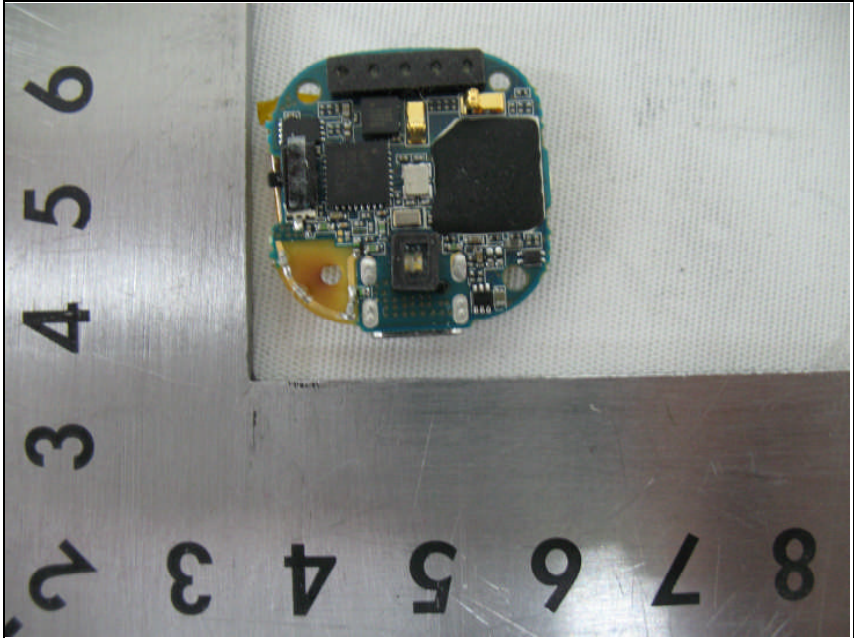

Model : EI-AN900A

Internal photos of EUT

Model : EI-AN900A

Internal View of EUT

Model : EI-AN900A

Top view of Main PCB

Bottom view of Main PCB

Model : EI-AN900A

Top view of Bluetooth(LE) Antenna

Antenna