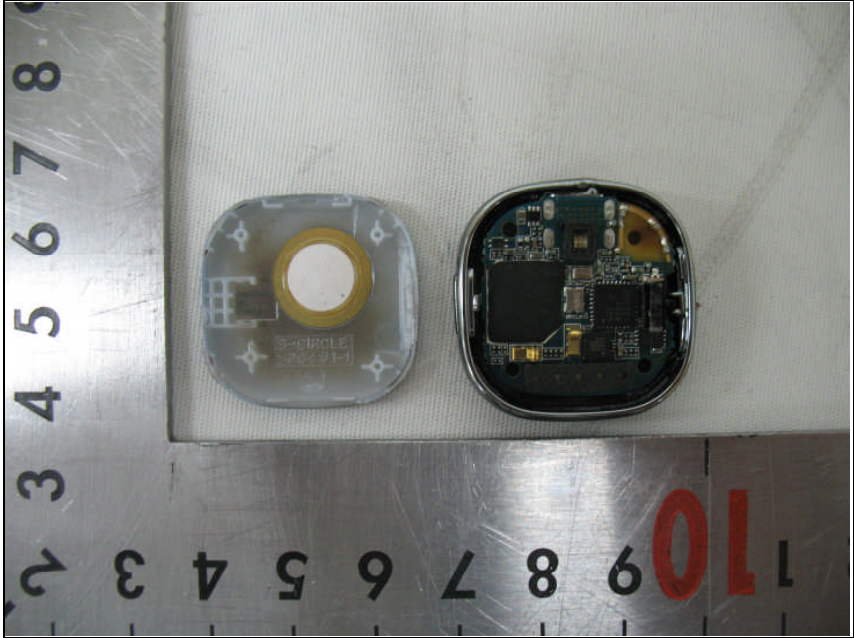

Model : EI-AN900A

Internal photos of EUT

Model : EI-AN900A

Internal View of EUT

Model : EI-AN900A

Top view of Main PCB

Bottom view of Main PCB

Model : EI-AN900A

Top view of Bluetooth(LE) Antenna

Antenna