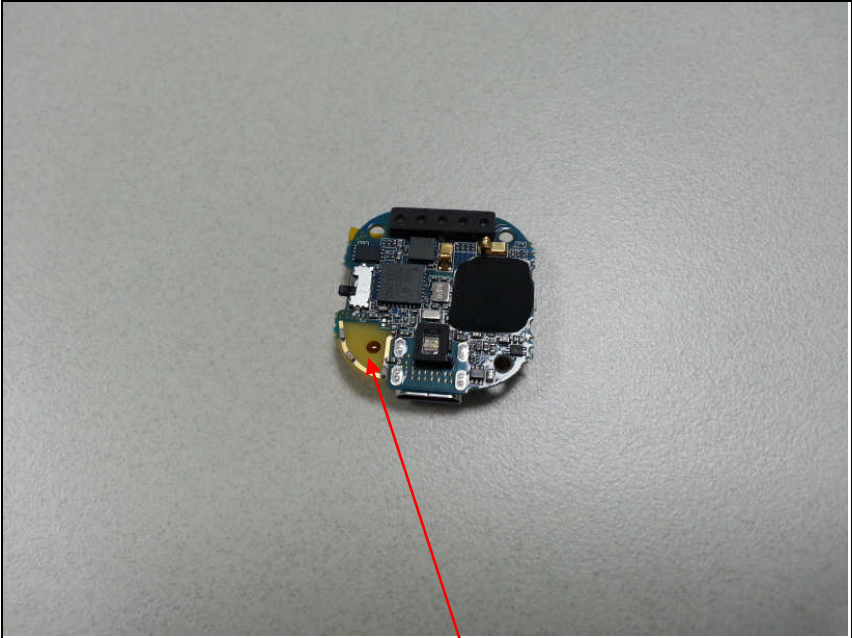

Model : EI-AN900A

Internal photos of EUT

Model : EI-AN900A

Internal View of EUT

Model : EI-AN900A

Top view of Main PCB

Bottom view of Main PCB

Model : EI-AN900A

Top view of Bluetooth(LE) Antenna

Antenna