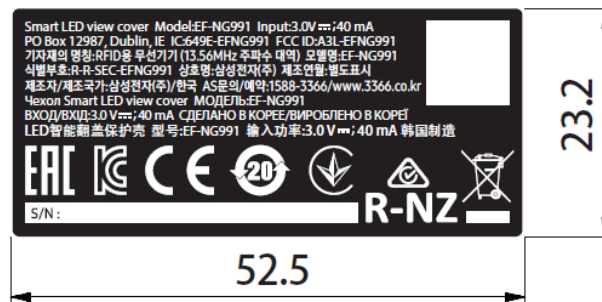

Label and location

Model name: EF-NG991

FCC ID: A3L-EFNG991

IC: 649E-EFNG991

Sample Label:

Location:

Top →

Bottom →

FCC ID is located inner side of cover