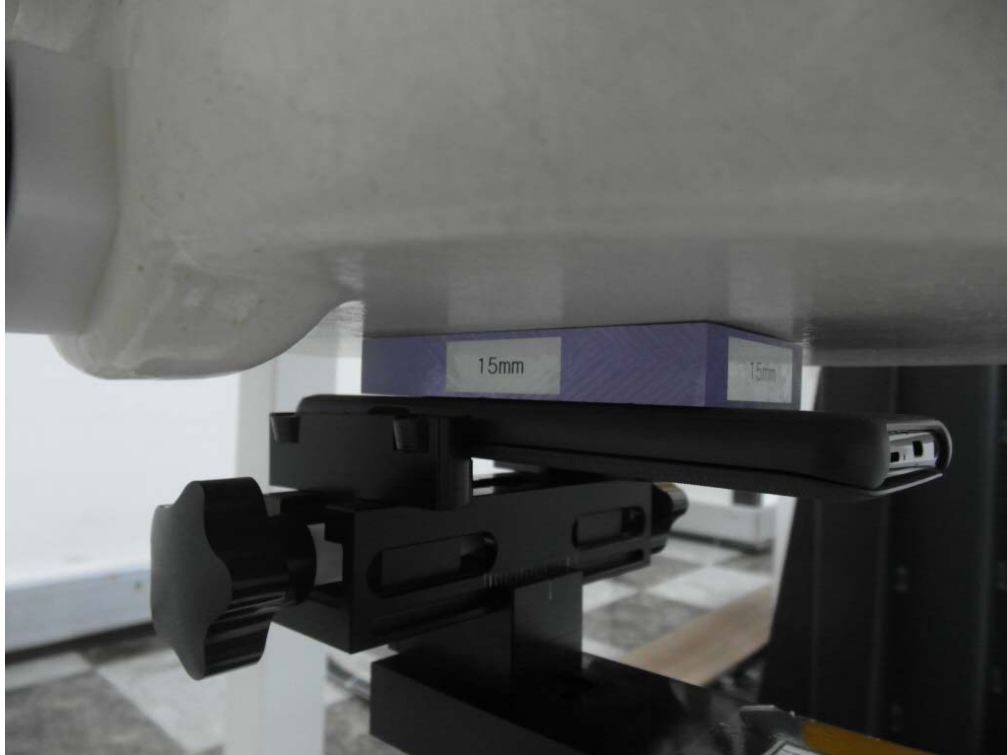

Test Setup Photographs

Tissue-equivalent liquid in Phantom

Cell Phone + LED Cover Front

Cell Phone + LED Cover Rear

Cell Phone + LED Cover Open

LED Cover Open

Cell Phone + LED Cover Right Touch

Cell Phone + LED Cover Right Tilt

Cell Phone + LED Cover Left Touch

Cell Phone + LED Cover Left Tilt

Cell Phone + LED Cover Rear Body Worn

Cell Phone + LED Cover Front Hotspot

Cell Phone + LED Cover Rear Hotspot

Cell Phone + LED Cover Right Hotspot

Cell Phone + LED Cover Left Hotspot

Cell Phone + LED Cover Top Hotspot

Cell Phone + LED Cover Bottom Hotspot

Cell Phone + LED Cover Front Phablet

Cell Phone + LED Cover Rear Phablet

Cell Phone + LED Cover Right Phablet