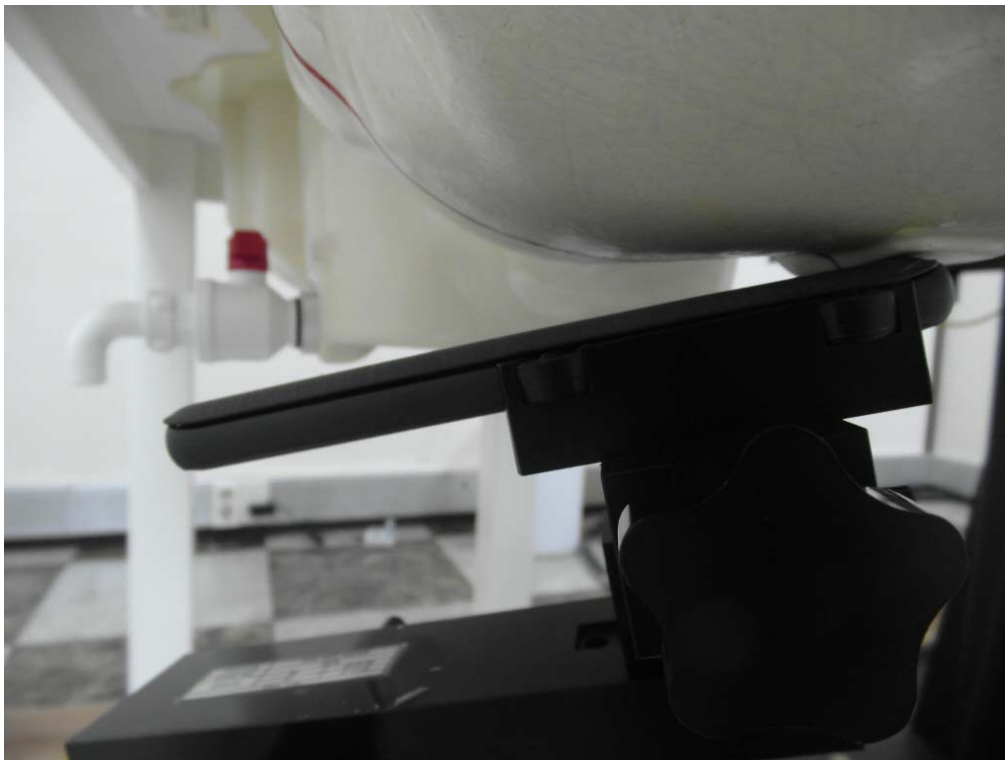

Test Setup Photographs

Tissue-equivalent liquid in Phantom

Cell Phone + LED Cover Front

Cell Phone + LED Cover Rear

Cell Phone + LED Cover Open

LED Cover Open

Cell Phone + LED Cover Right Touch

Cell Phone + LED Cover Right Tilt

Cell Phone + LED Cover Left Touch

Cell Phone + LED Cover Left Tilt

Cell Phone + LED Cover Rear Body Worn

Cell Phone + LED Cover Front Hotspot

Cell Phone + LED Cover Rear Hotspot

Cell Phone + LED Cover Right Hotspot

Cell Phone + LED Cover Left Hotspot

Cell Phone + LED Cover Top Hotspot

Cell Phone + LED Cover Bottom Hotspot

Cell Phone + LED Cover Front Phablet

Cell Phone + LED Cover Rear Phablet

Cell Phone + LED Cover Right Phablet