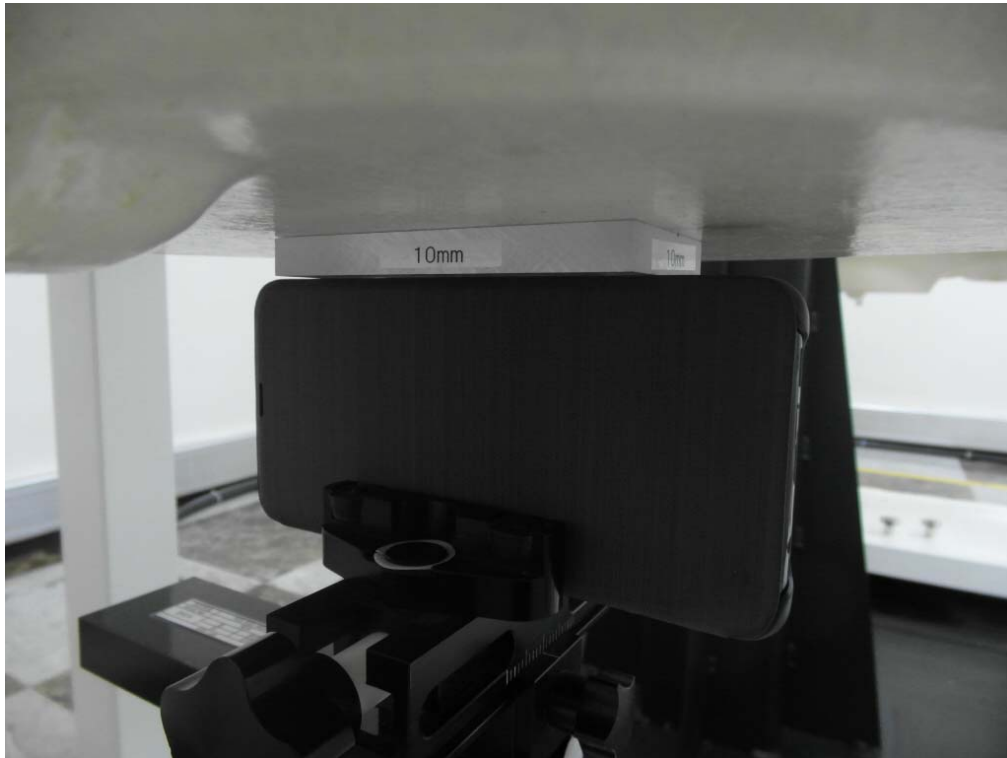

Test Setup Photographs

Tissue-equivalent liquid in Phantom

Cell Phone + LED Cover Front

Cell Phone + LED Cover Rear

Cell Phone + LED Cover Open

LED Cover Open

Cell Phone + LED Cover Right Touch

Cell Phone + LED Cover Right Tilt

Cell Phone + LED Cover Left Touch

Cell Phone + LED Cover Left Tilt

Cell Phone + LED Cover Rear Body Worn

Cell Phone + LED Cover Front Hotspot

Cell Phone + LED Cover Rear Hotspot

Cell Phone + LED Cover Right Hotspot

Cell Phone + LED Cover Left Hotspot

Cell Phone + LED Cover Top Hotspot

Cell Phone + LED Cover Bottom Hotspot

Cell Phone + LED Cover Front Phablet

Cell Phone + LED Cover Rear Phablet

Cell Phone + LED Cover Right Phablet