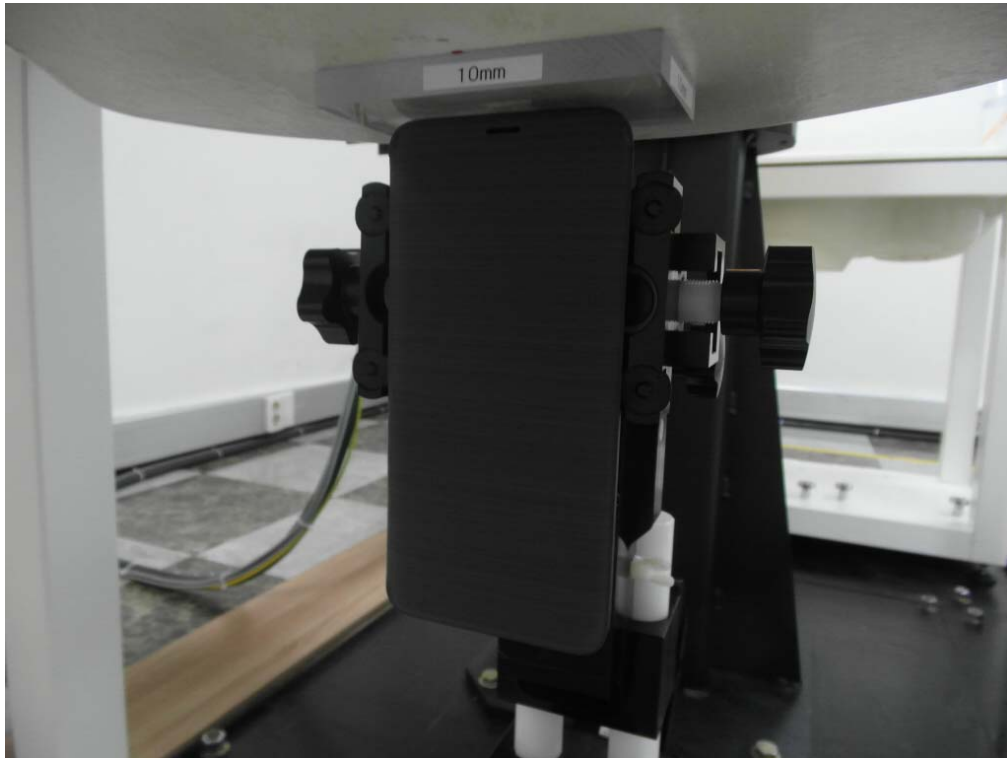

Test Setup Photographs

Tissue-equivalent liquid in Phantom

Cell Phone + LED Cover Front

Cell Phone + LED Cover Rear

Cell Phone + LED Cover Open

LED Cover Open

Cell Phone + LED Cover Right Touch

Cell Phone + LED Cover Right Tilt

Cell Phone + LED Cover Left Touch

Cell Phone + LED Cover Left Tilt

Cell Phone + LED Cover Rear Body Worn

Cell Phone + LED Cover Front Hotspot

Cell Phone + LED Cover Rear Hotspot

Cell Phone + LED Cover Right Hotspot

Cell Phone + LED Cover Left Hotspot

Cell Phone + LED Cover Top Hotspot

Cell Phone + LED Cover Bottom Hotspot

Cell Phone + LED Cover Front Phablet

Cell Phone + LED Cover Rear Phablet

Cell Phone + LED Cover Right Phablet