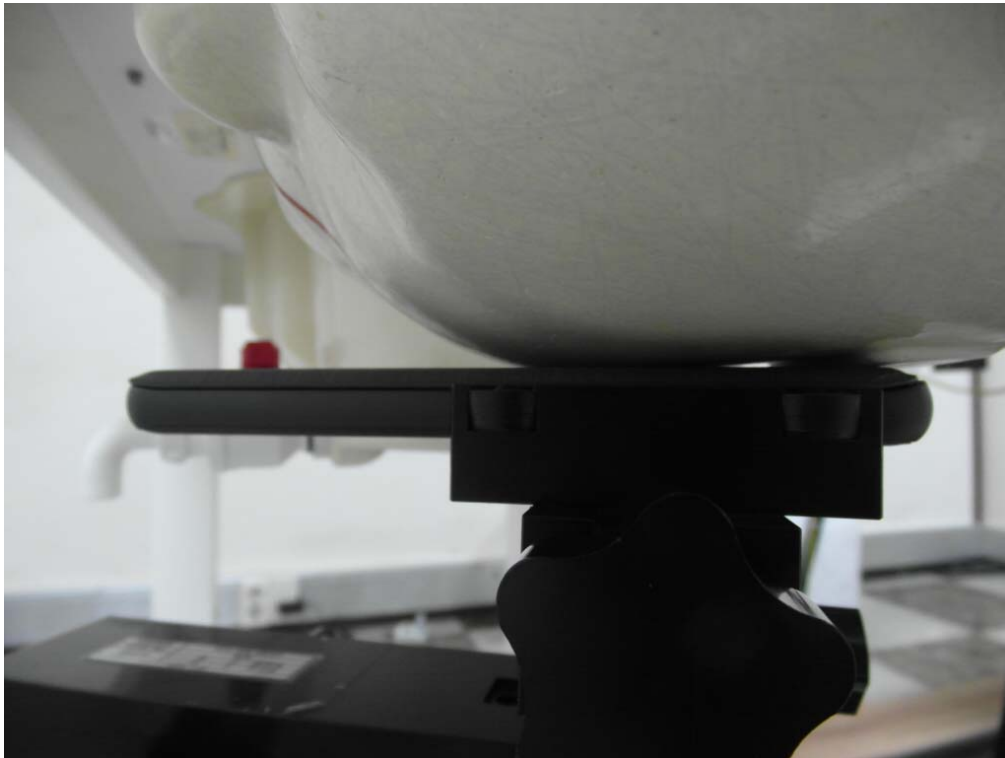

Test Setup Photographs

Tissue-equivalent liquid in Phantom

Cell Phone + LED Cover Front

Cell Phone + LED Cover Rear

Cell Phone + LED Cover Open

LED Cover Open

Cell Phone + LED Cover Right Touch

Cell Phone + LED Cover Right Tilt

Cell Phone + LED Cover Left Touch

Cell Phone + LED Cover Left Tilt

Cell Phone + LED Cover Rear Body Worn

Cell Phone + LED Cover Front Hotspot

Cell Phone + LED Cover Rear Hotspot

Cell Phone + LED Cover Right Hotspot

Cell Phone + LED Cover Left Hotspot

Cell Phone + LED Cover Top Hotspot

Cell Phone + LED Cover Bottom Hotspot

Cell Phone + LED Cover Front Phablet

Cell Phone + LED Cover Rear Phablet

Cell Phone + LED Cover Right Phablet