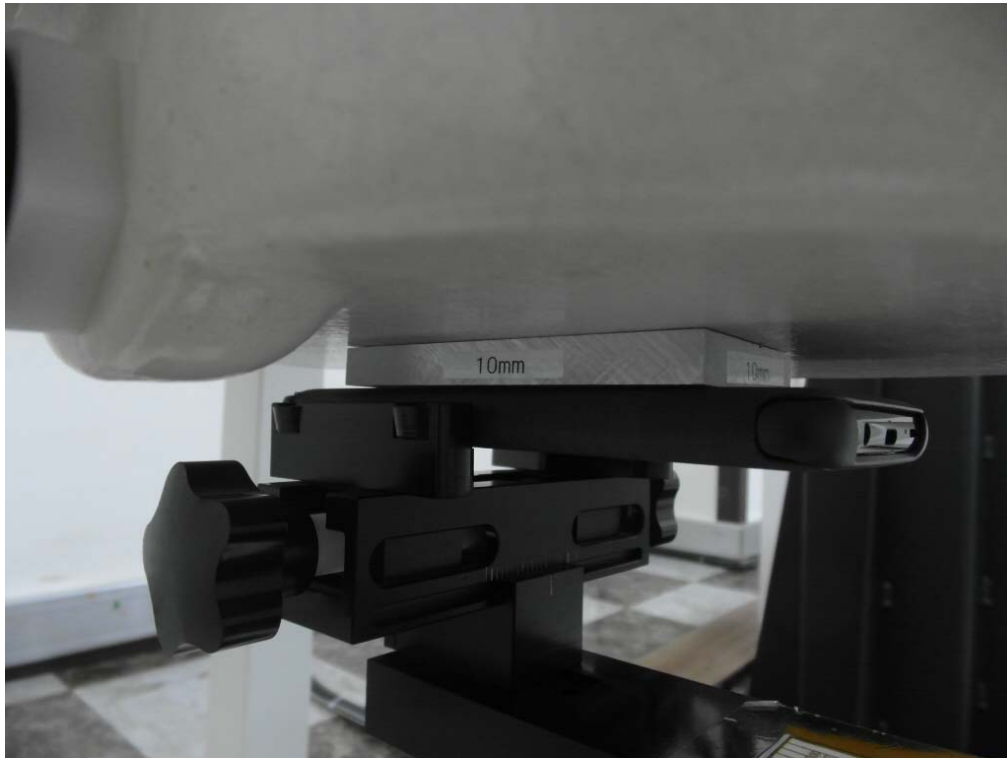

Test Setup Photographs

Tissue-equivalent liquid in Phantom

Cell Phone + LED Cover Front

Cell Phone + LED Cover Rear

Cell Phone + LED Cover Open

LED Cover Open

Cell Phone + LED Cover Right Touch

Cell Phone + LED Cover Right Tilt

Cell Phone + LED Cover Left Touch

Cell Phone + LED Cover Left Tilt

Cell Phone + LED Cover Rear Body Worn

Cell Phone + LED Cover Front Hotspot

Cell Phone + LED Cover Rear Hotspot

Cell Phone + LED Cover Right Hotspot

Cell Phone + LED Cover Left Hotspot

Cell Phone + LED Cover Top Hotspot

Cell Phone + LED Cover Bottom Hotspot

Cell Phone + LED Cover Front Phablet

Cell Phone + LED Cover Rear Phablet

Cell Phone + LED Cover Right Phablet