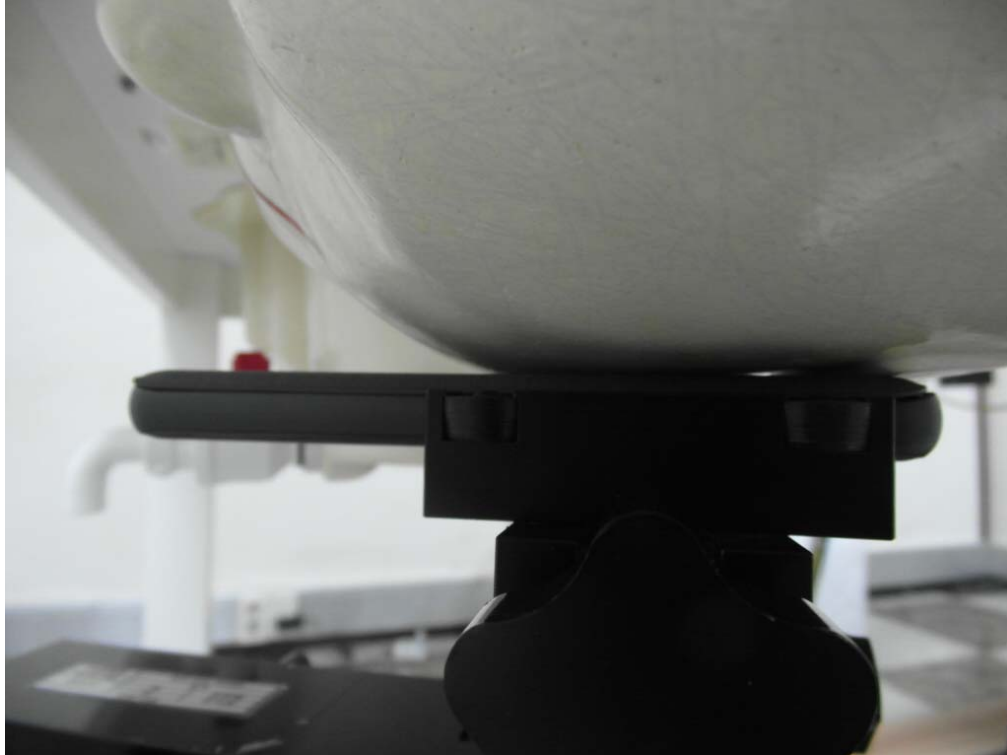

Test Setup Photographs

Tissue-equivalent liquid in Phantom

Cell Phone + LED Cover Front

Cell Phone + LED Cover Rear

Cell Phone + LED Cover Open

LED Cover Open

Cell Phone + LED Cover Right Touch

Cell Phone + LED Cover Right Tilt

Cell Phone + LED Cover Left Touch

Cell Phone + LED Cover Left Tilt

Cell Phone + LED Cover Rear Body Worn

Cell Phone + LED Cover Front Hotspot

Cell Phone + LED Cover Rear Hotspot

Cell Phone + LED Cover Right Hotspot

Cell Phone + LED Cover Left Hotspot

Cell Phone + LED Cover Top Hotspot

Cell Phone + LED Cover Bottom Hotspot