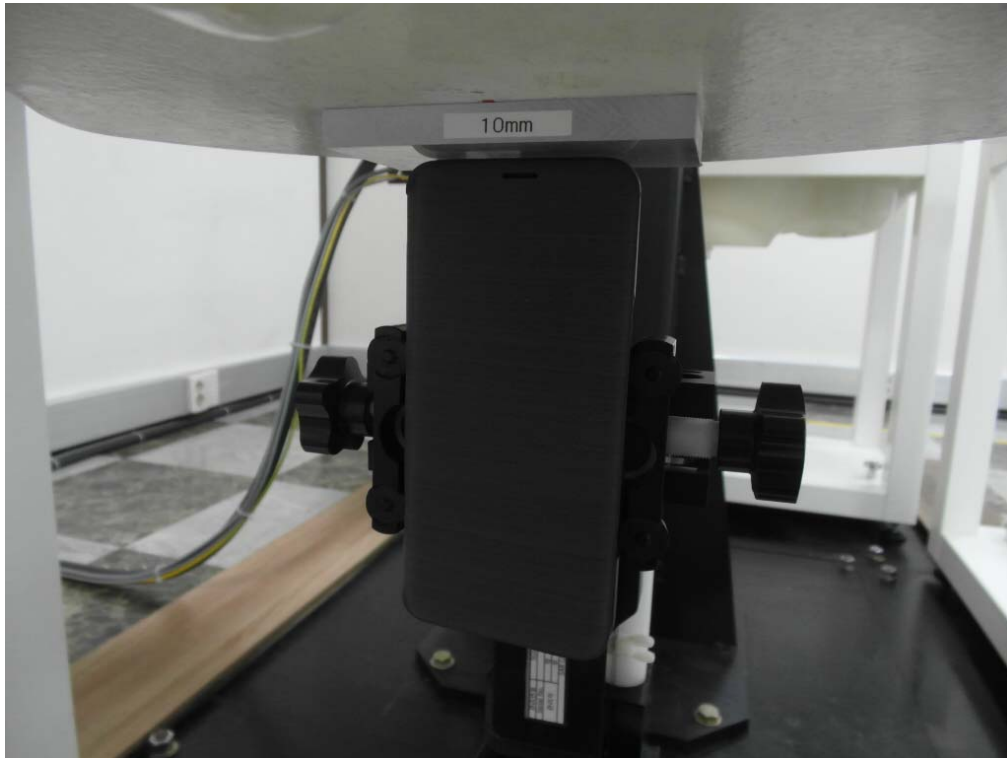

Test Setup Photographs

Tissue-equivalent liquid in Phantom

Cell Phone + LED Cover Front

Cell Phone + LED Cover Rear

Cell Phone + LED Cover Open

LED Cover Open

Cell Phone + LED Cover Right Touch

Cell Phone + LED Cover Right Tilt

Cell Phone + LED Cover Left Touch

Cell Phone + LED Cover Left Tilt

Cell Phone + LED Cover Rear Body Worn

Cell Phone + LED Cover Front Hotspot

Cell Phone + LED Cover Rear Hotspot

Cell Phone + LED Cover Right Hotspot

Cell Phone + LED Cover Left Hotspot

Cell Phone + LED Cover Top Hotspot

Cell Phone + LED Cover Bottom Hotspot