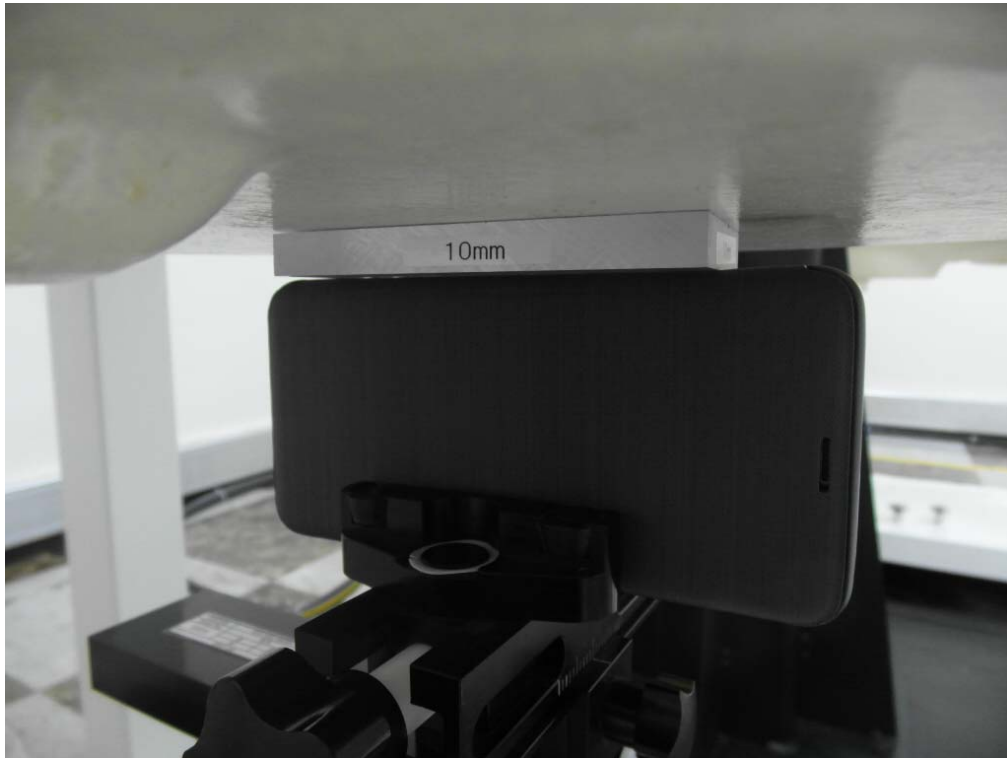

Test Setup Photographs

Tissue-equivalent liquid in Phantom

Cell Phone + LED Cover Front

Cell Phone + LED Cover Rear

Cell Phone + LED Cover Open

LED Cover Open

Cell Phone + LED Cover Right Touch

Cell Phone + LED Cover Right Tilt

Cell Phone + LED Cover Left Touch

Cell Phone + LED Cover Left Tilt

Cell Phone + LED Cover Rear Body Worn

Cell Phone + LED Cover Front Hotspot

Cell Phone + LED Cover Rear Hotspot

Cell Phone + LED Cover Right Hotspot

Cell Phone + LED Cover Left Hotspot

Cell Phone + LED Cover Top Hotspot

Cell Phone + LED Cover Bottom Hotspot