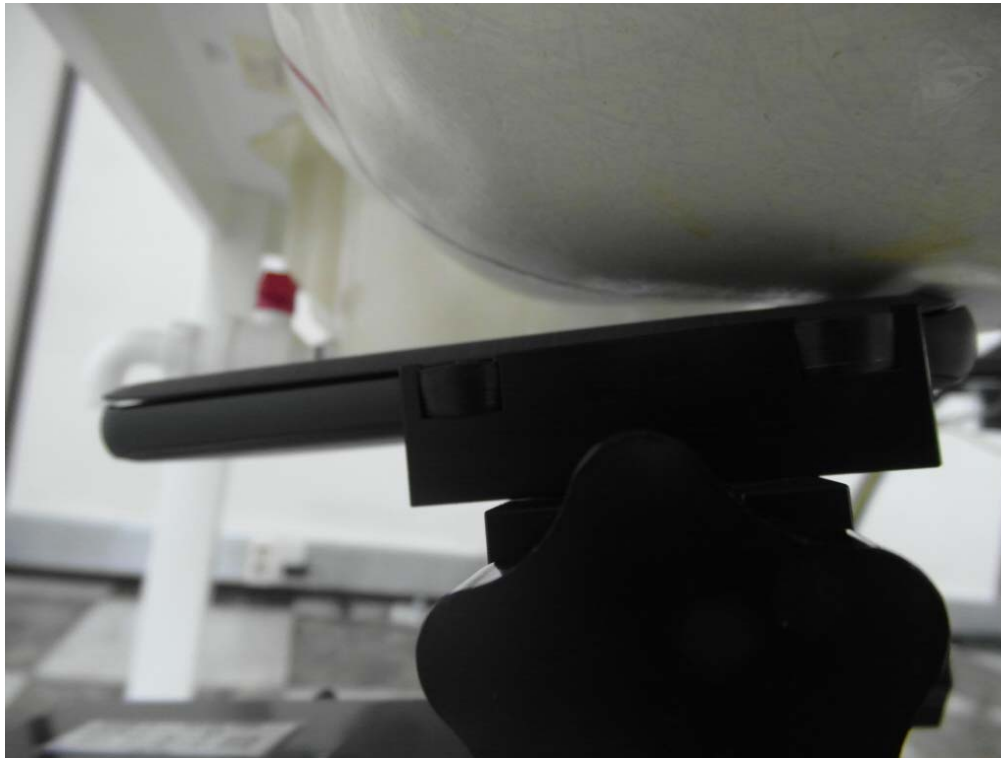

Test Setup Photographs

Tissue-equivalent liquid in Phantom

Cell Phone + LED Cover Front

Cell Phone + LED Cover Rear

Cell Phone + LED Cover Open

LED Cover Open

Cell Phone + LED Cover Right Touch

Cell Phone + LED Cover Right Tilt

Cell Phone + LED Cover Left Touch

Cell Phone + LED Cover Left Tilt

Cell Phone + LED Cover Rear Body Worn

Cell Phone + LED Cover Front Hotspot

Cell Phone + LED Cover Rear Hotspot

Cell Phone + LED Cover Right Hotspot

Cell Phone + LED Cover Left Hotspot

Cell Phone + LED Cover Top Hotspot

Cell Phone + LED Cover Bottom Hotspot