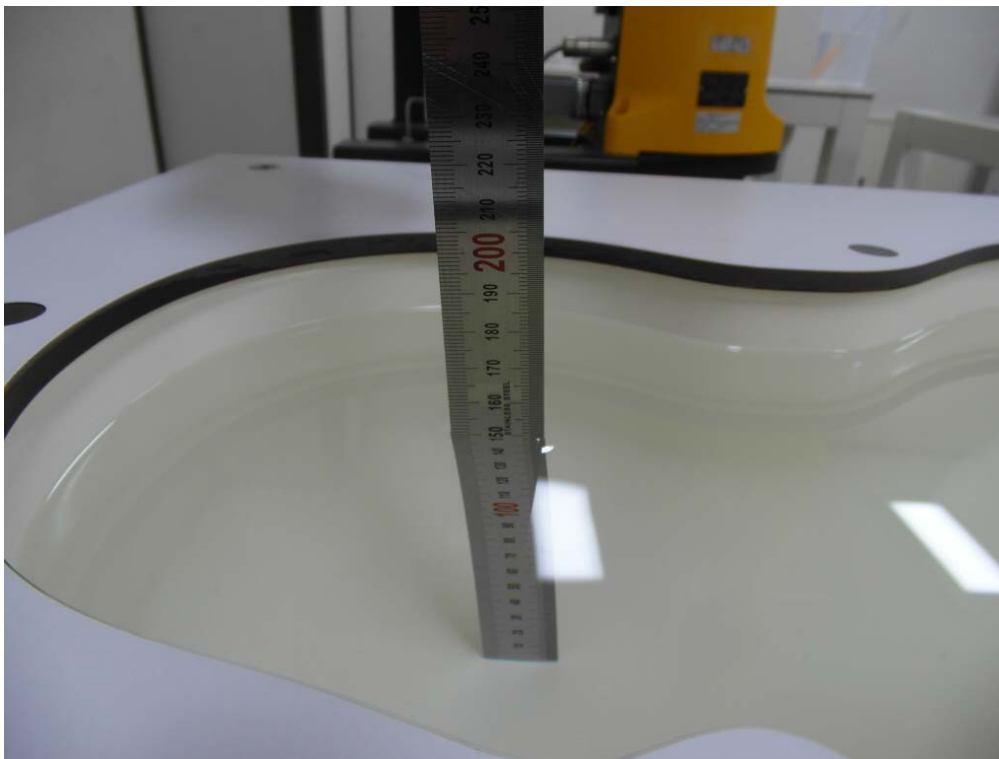

Test Setup Photographs

Tissue-equivalent liquid in Phantom

Cell Phone + LED Cover Front

Cell Phone + LED Cover Rear

Cell Phone + LED Cover Open

LED Cover Open

Cell Phone + LED Cover Right Touch

Cell Phone + LED Cover Right Tilt

Cell Phone + LED Cover Left Touch

Cell Phone + LED Cover Left Tilt

Cell Phone + LED Cover Rear Body Worn

Cell Phone + LED Cover Front Hotspot

Cell Phone + LED Cover Rear Hotspot

Cell Phone + LED Cover Right Hotspot

Cell Phone + LED Cover Left Hotspot

Cell Phone + LED Cover Top Hotspot

Cell Phone + LED Cover Bottom Hotspot