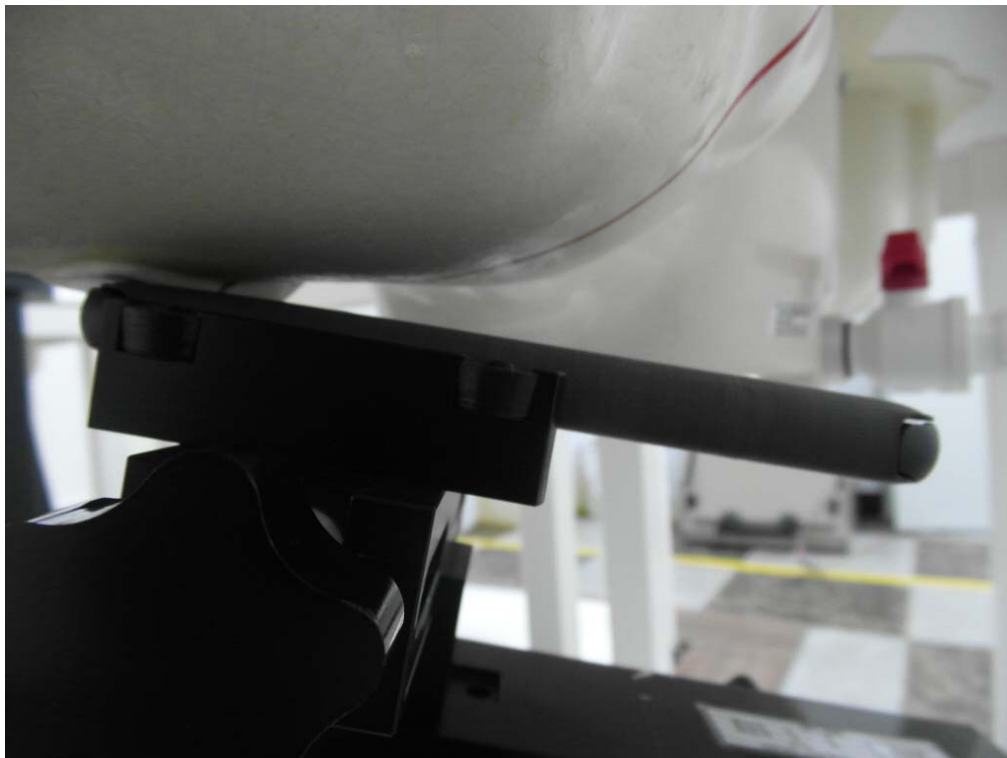

Test Setup Photographs

Tissue-equivalent liquid in Phantom

Cell Phone + LED Cover Front

Cell Phone + LED Cover Rear

Cell Phone + LED Cover Open

LED Cover Open

Cell Phone + LED Cover Right Touch

Cell Phone + LED Cover Right Tilt

Cell Phone + LED Cover Left Touch

Cell Phone + LED Cover Left Tilt

Cell Phone + LED Cover Rear Body Worn

Cell Phone + LED Cover Front Hotspot

Cell Phone + LED Cover Rear Hotspot

Cell Phone + LED Cover Right Hotspot

Cell Phone + LED Cover Left Hotspot

Cell Phone + LED Cover Top Hotspot

Cell Phone + LED Cover Bottom Hotspot