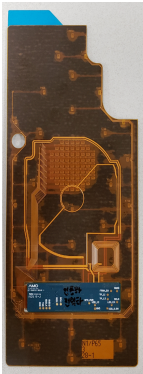

Samsung Electronics Co., Ltd.

Photos of Product

FCC ID :

A3L-EFKN970

ANT-LED Module(Front)

ANT-LED Module(Back)

Internal