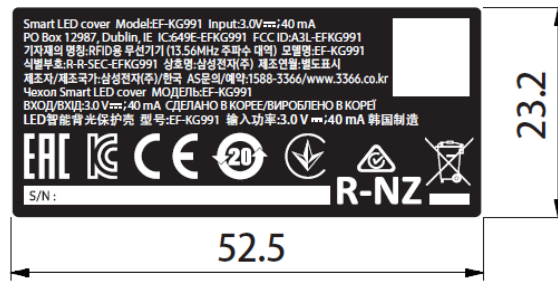

**Label and location**

Model name: EF-KG991

FCC ID: A3L-EFKG991

IC: 649E-EFKG991

**Sample Label:**

**Location:**

Top →

Bottom →

FCC ID is located inner side of cover