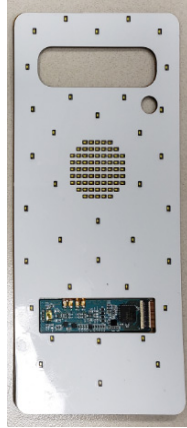

Samsung Electronics Co., Ltd.

Photos of Product

FCC ID:

A3L-EFKG975

ANT-LED Module(Front)

ANT-LED Module(Back)

Internal