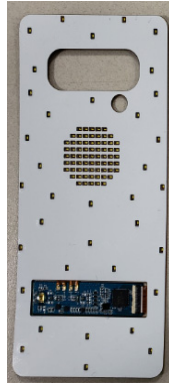

Samsung Electronics Co., Ltd.

Photos of Product

FCC ID:

A3L-EFKG970

ANT-LED Module(Front)

ANT-LED Module(Back)

Internal