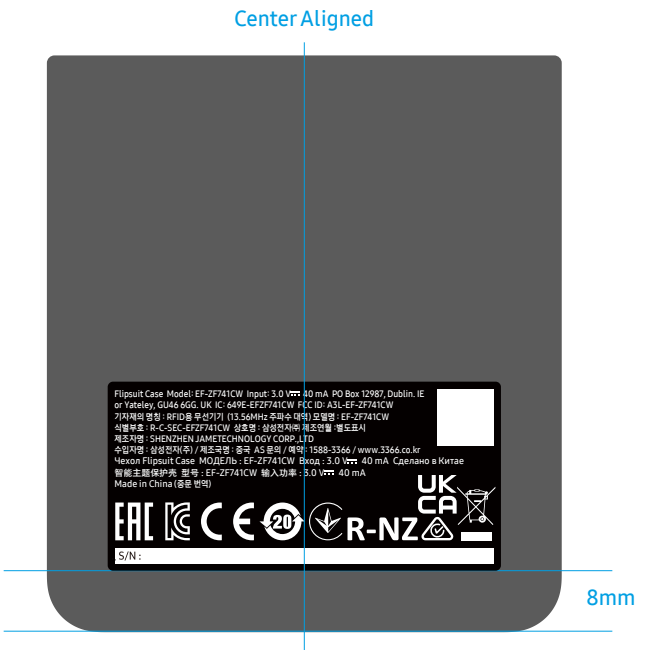

Label and location

Modelname: EF-ZF741CW

FCC ID: A3L-EF-ZF741CW

IC: 649E-EFZF741CW

Sample Label:

52*25mm

Location:

FCC ID is located inner side of cover