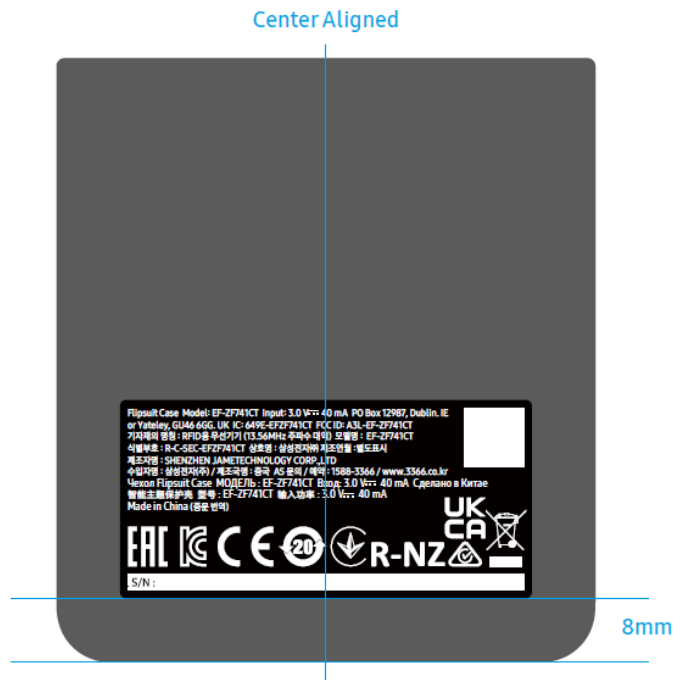

Label and location

Modelname: EF-ZF741CT

FCC ID: A3L-EF-ZF741CT

IC: 649E-EFZF741CT

Sample Label:

52*25mm

Location:

FCC ID is located inner side of cover