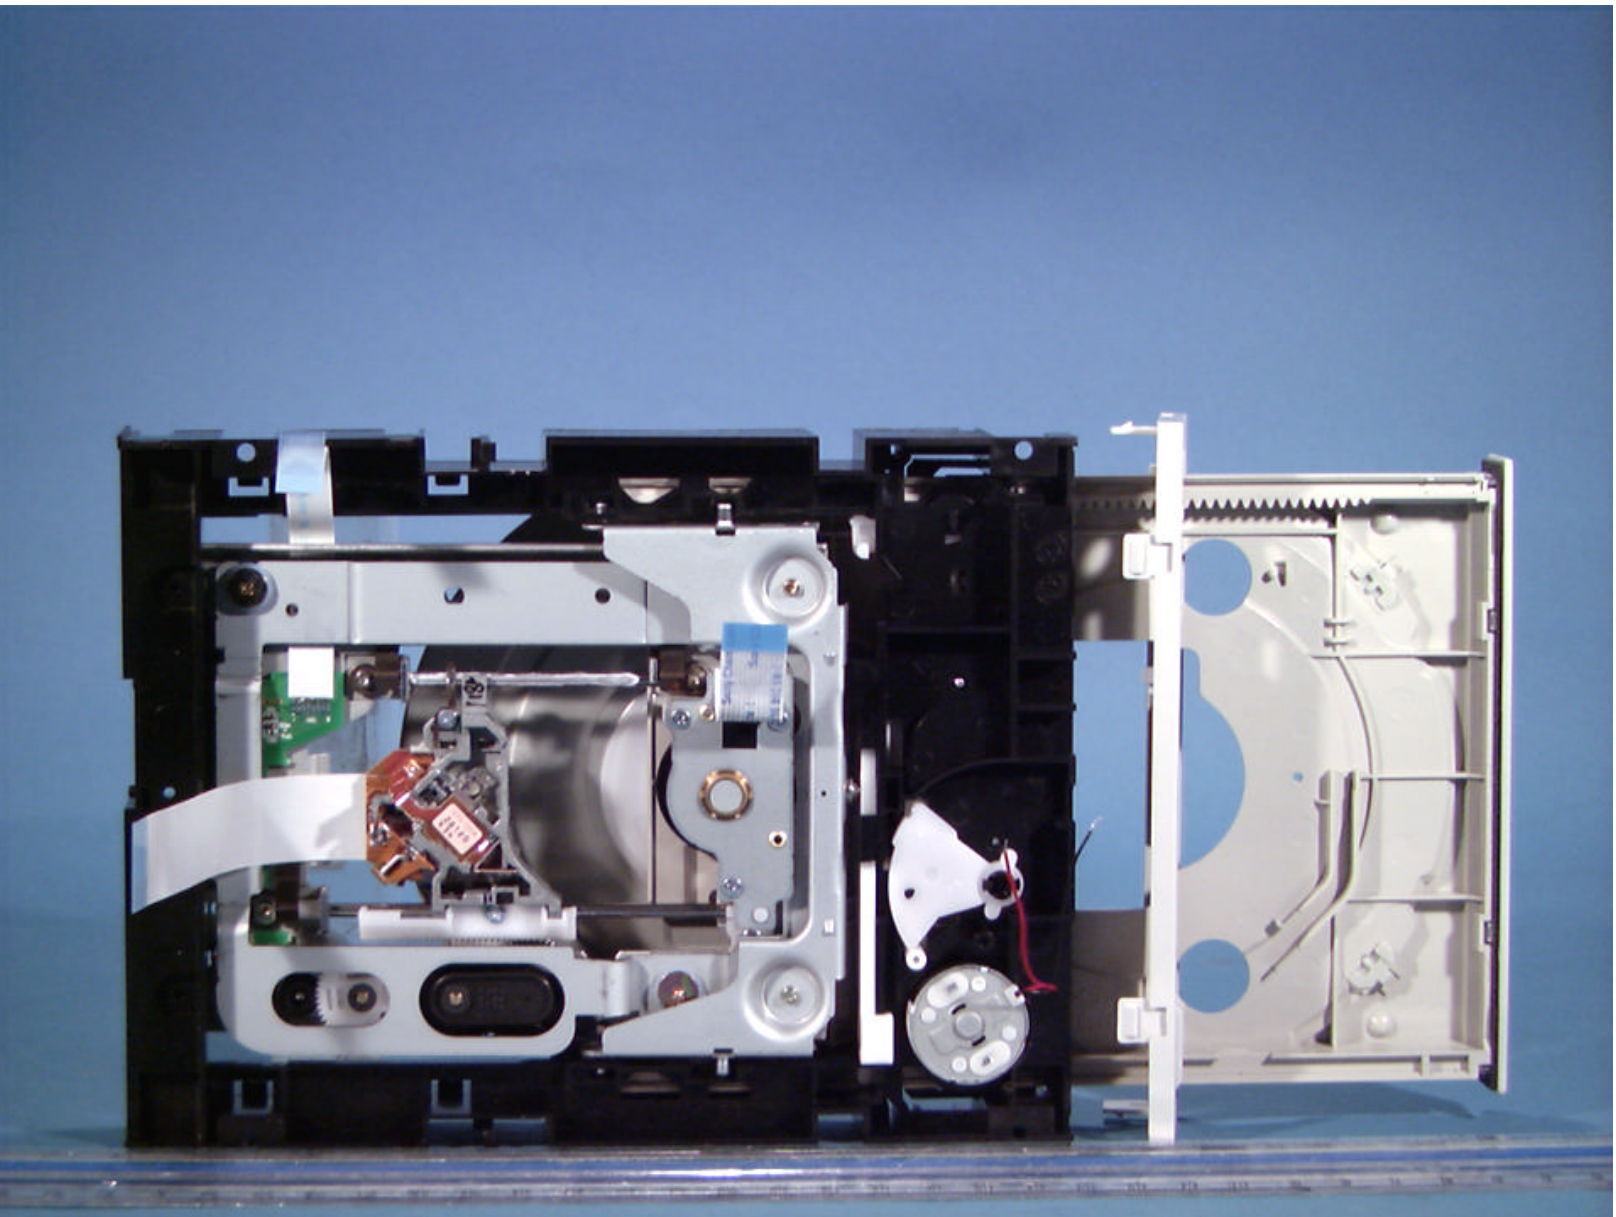

© 2002 PCTEST Lab

FCC ID: A3DNR-9100A
NEC Internal CD-R/RW Drive

NVLAP Lab Code: 100431-0

© 2002 PCTEST Lab

FCC ID: A3DNR-9100A
NEC Internal CD-R/RW Drive

NVLAP Lab Code: 100431-0