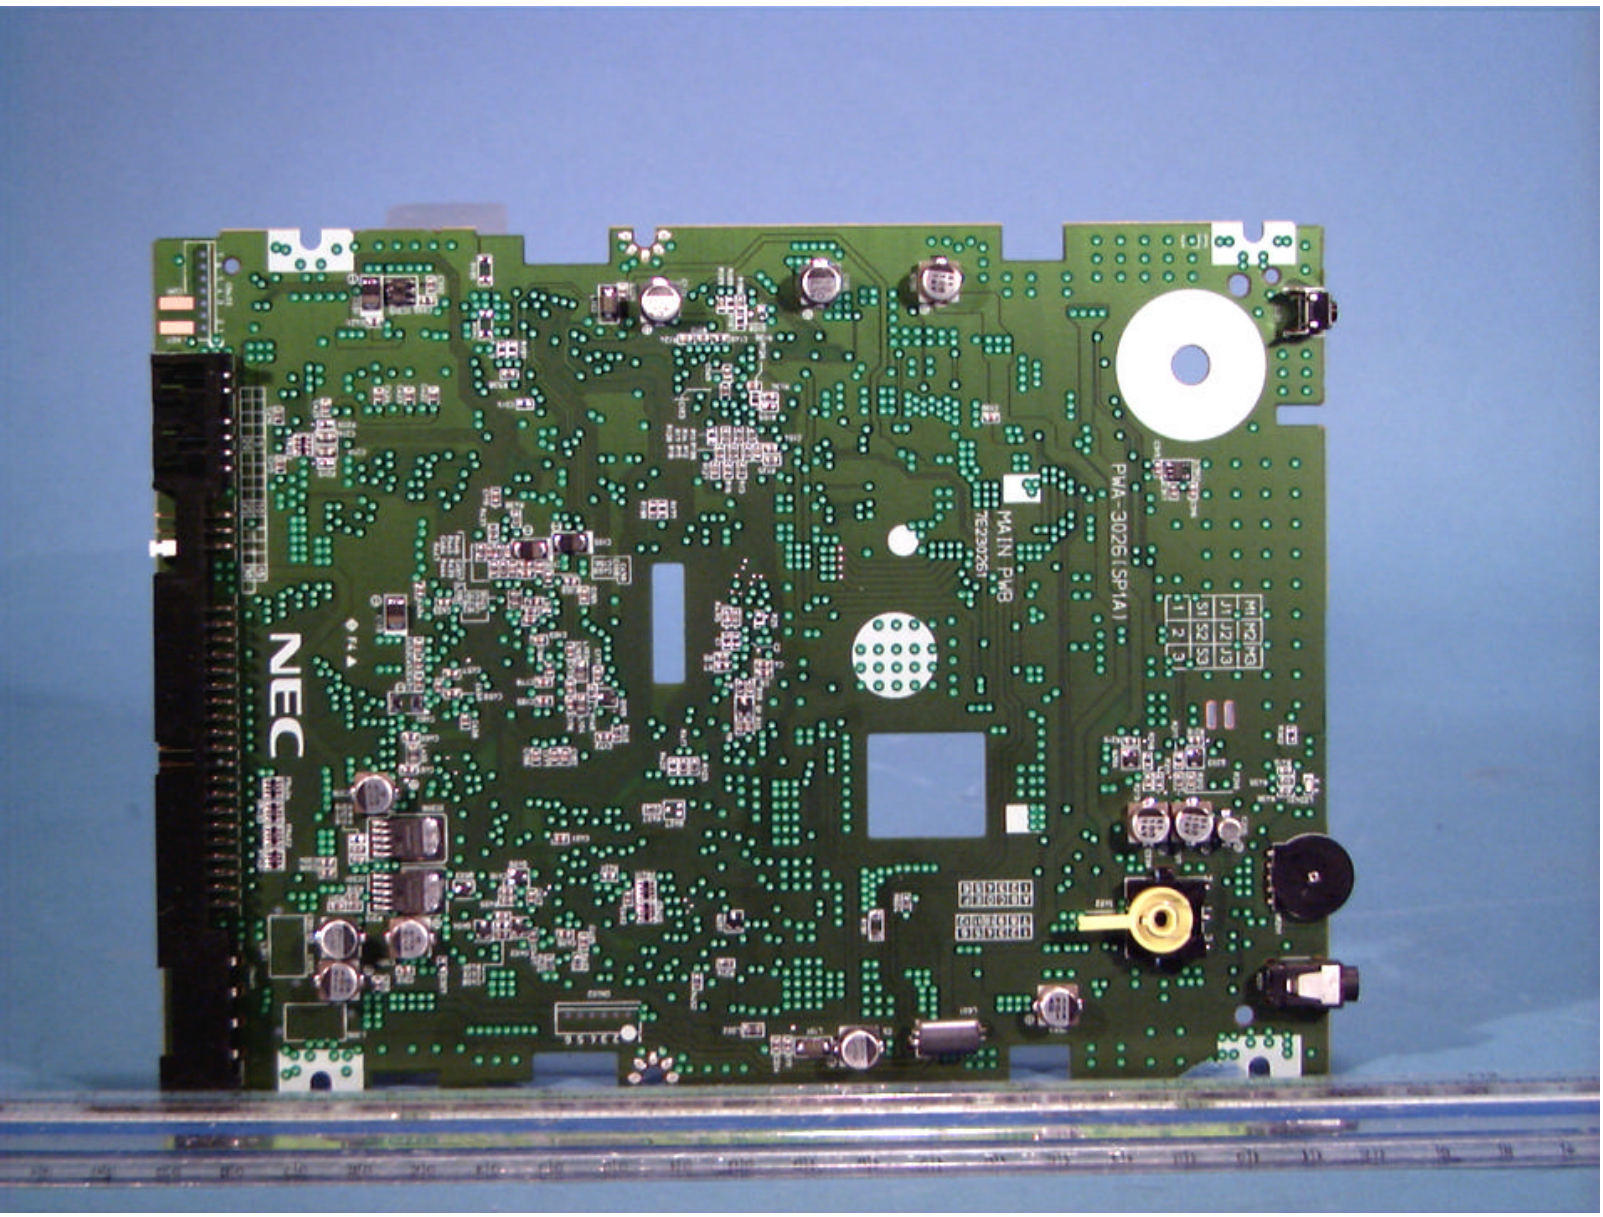

© 2002 PCTEST Lab

FCC ID: A3DNR-9100A
NEC Internal CD-R/RW Drive

NVLAP Lab Code: 100431-0

© 2002 PCTEST Lab

FCC ID: A3DNR-9100A
NEC Internal CD-R/RW Drive

NVLAP Lab Code: 100431-0