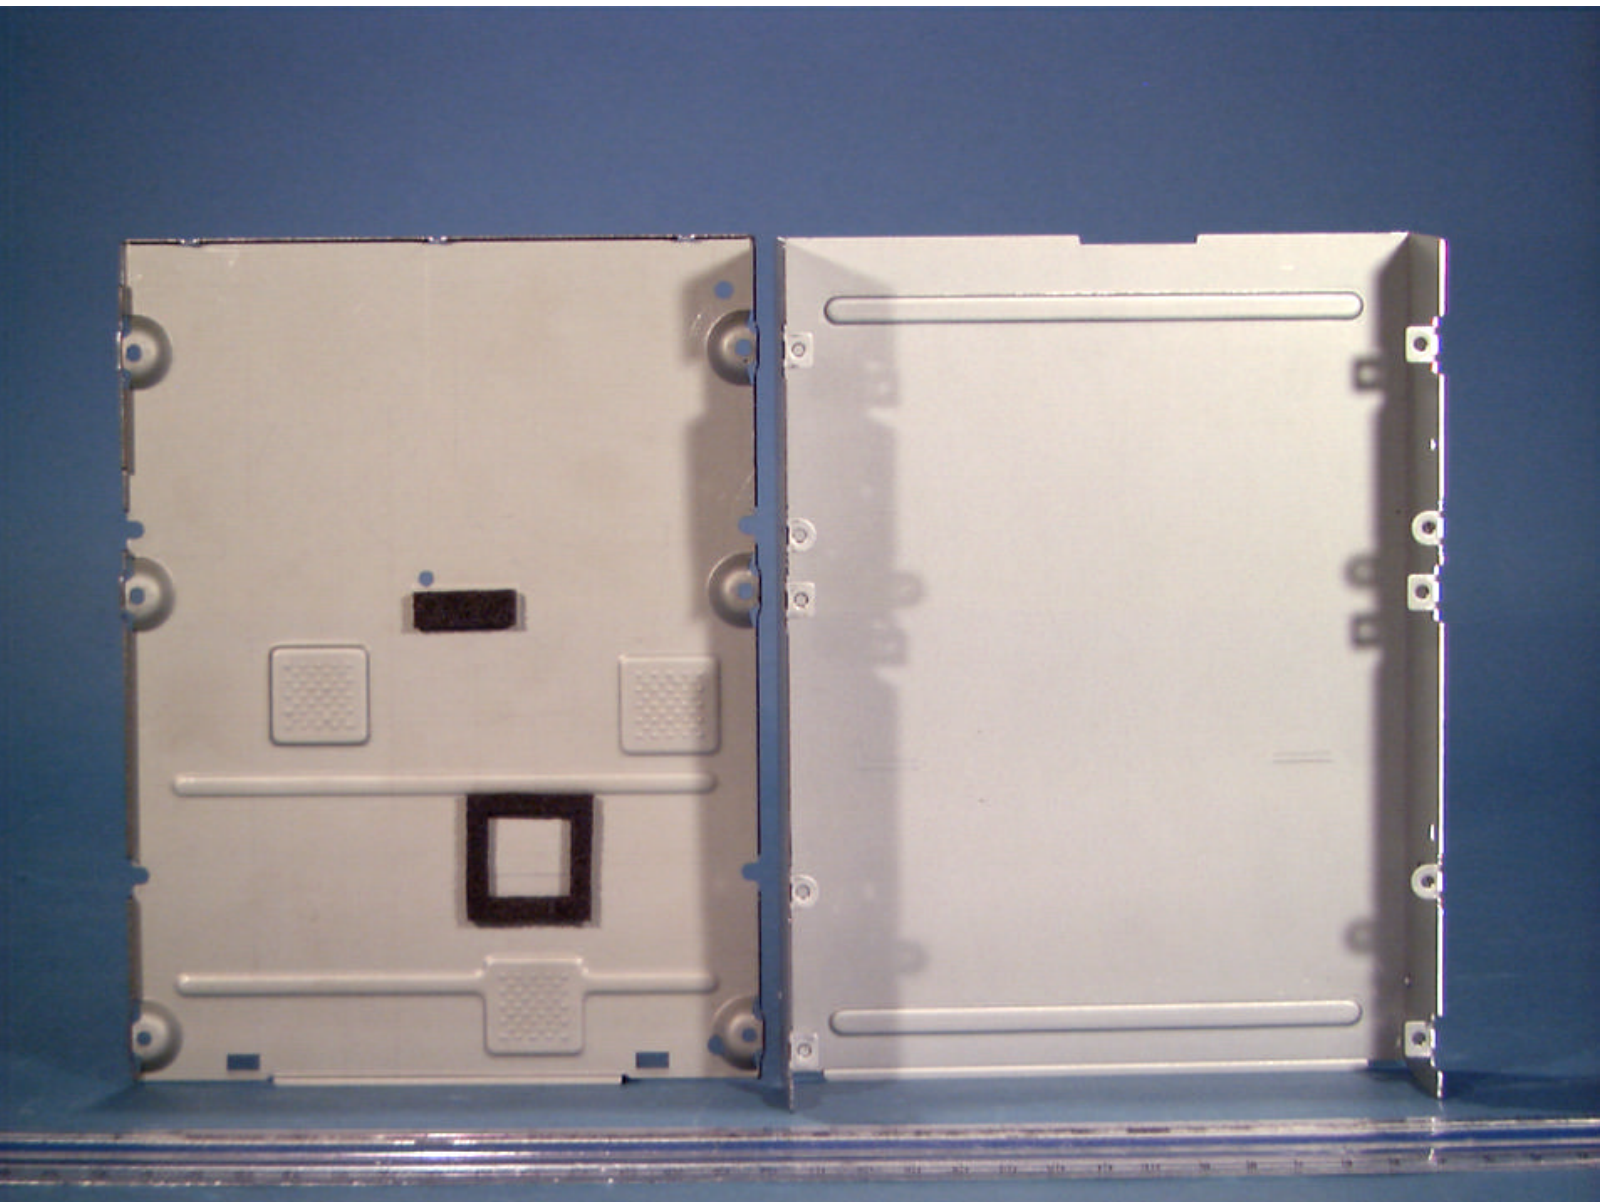

ATTACHMENT I – INTERNAL PHOTOGRAPHS

© 2001 PCTEST Lab

FCC ID: A3DNR-7800A
NEC Internal CD-R/RW Drive

NVLAP Lab Code: 100431-0

© 2001 PCTEST Lab

FCC ID: A3DNR-7800A
NEC Internal CD-R/RW Drive

NVLAP Lab Code: 100431-0

© 2001 PCTEST Lab

FCC ID: A3DNR-7800A
NEC Internal CD-R/RW Drive

NVLAP Lab Code: 100431-0