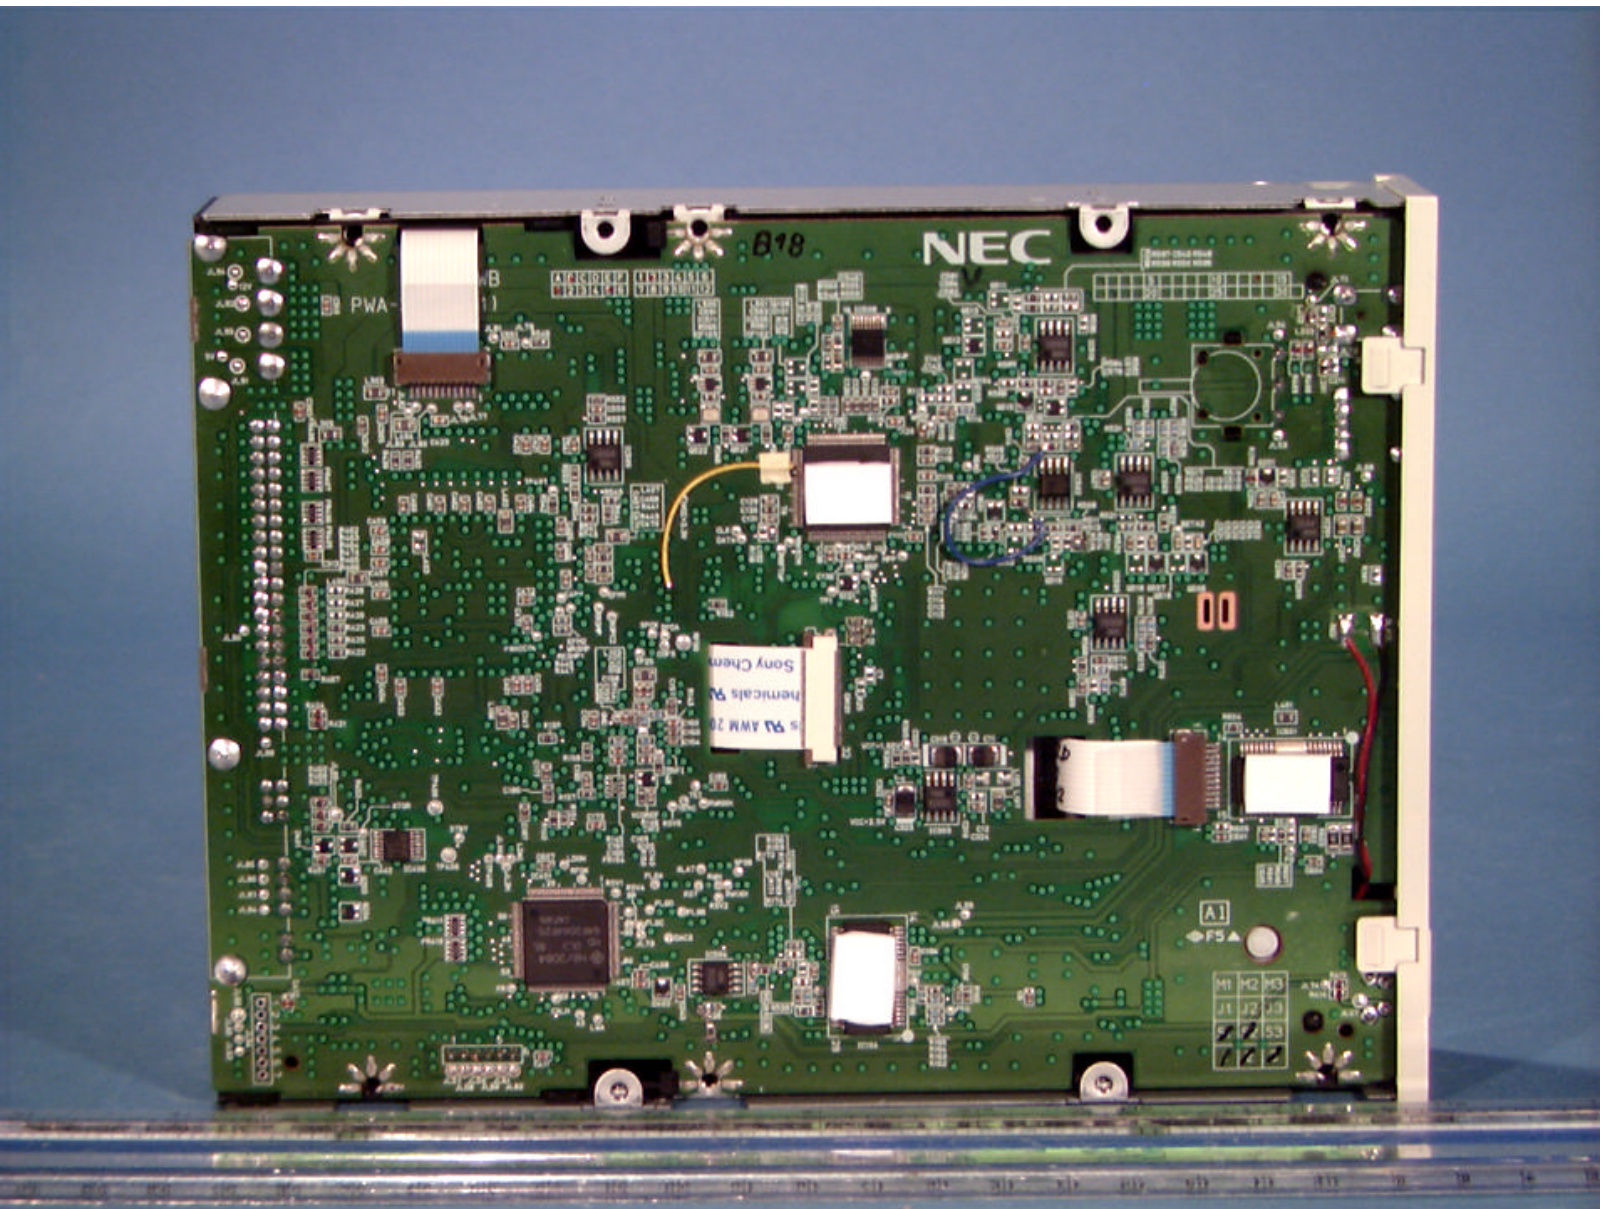

ATTACHMENT I – INTERNAL PHOTOGRAPHS

© 2001 PCTEST Lab

FCC ID: A3DNR-7800A
NEC Internal CD-R/RW Drive

NVLAP Lab Code: 100431-0

© 2001 PCTEST Lab

FCC ID: A3DNR-7800A
NEC Internal CD-R/RW Drive

NVLAP Lab Code: 100431-0

© 2001 PCTEST Lab

FCC ID: A3DNR-7800A
NEC Internal CD-R/RW Drive

NVLAP Lab Code: 100431-0