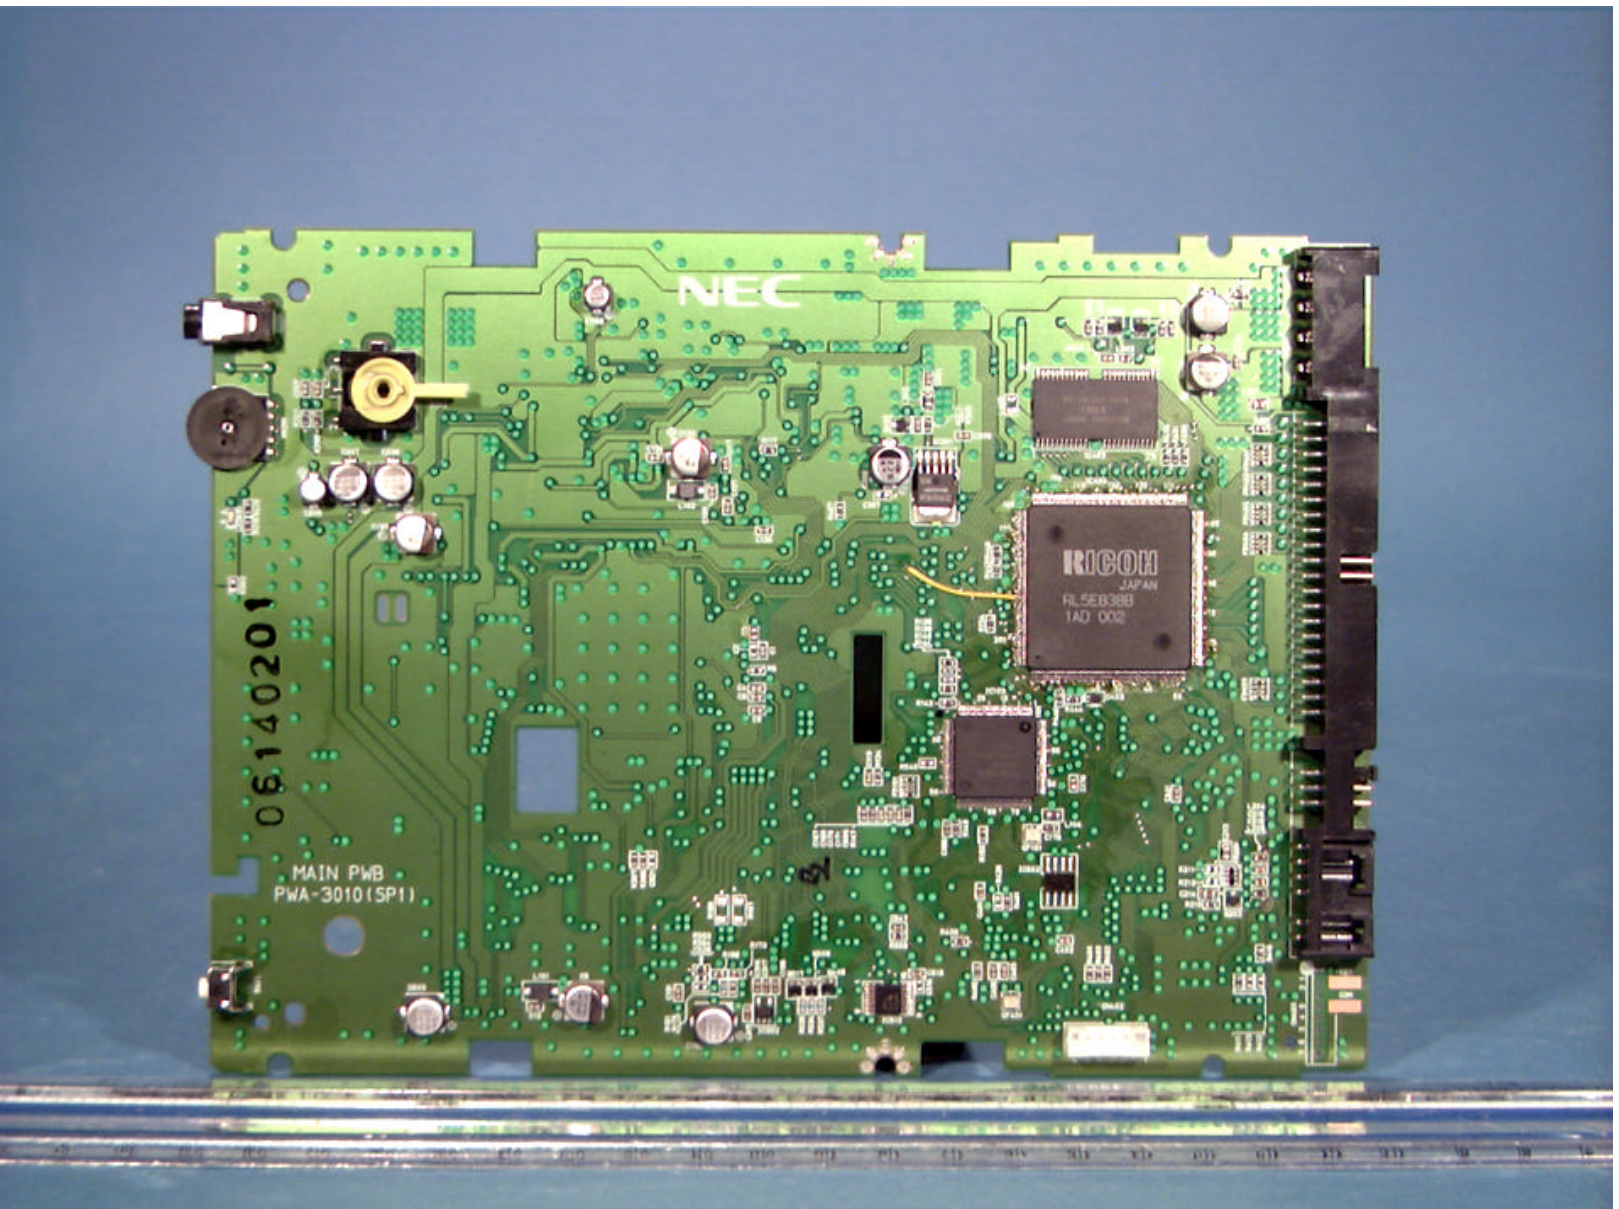

ATTACHMENT I – INTERNAL PHOTOGRAPHS

© 2001 PCTEST Lab

FCC ID: A3DNR-7800A
NEC Internal CD-R/RW Drive

NVLAP Lab Code: 100431-0

© 2001 PCTEST Lab

FCC ID: A3DNR-7800A
NEC Internal CD-R/RW Drive

NVLAP Lab Code: 100431-0

© 2001 PCTEST Lab

FCC ID: A3DNR-7800A
NEC Internal CD-R/RW Drive

NVLAP Lab Code: 100431-0