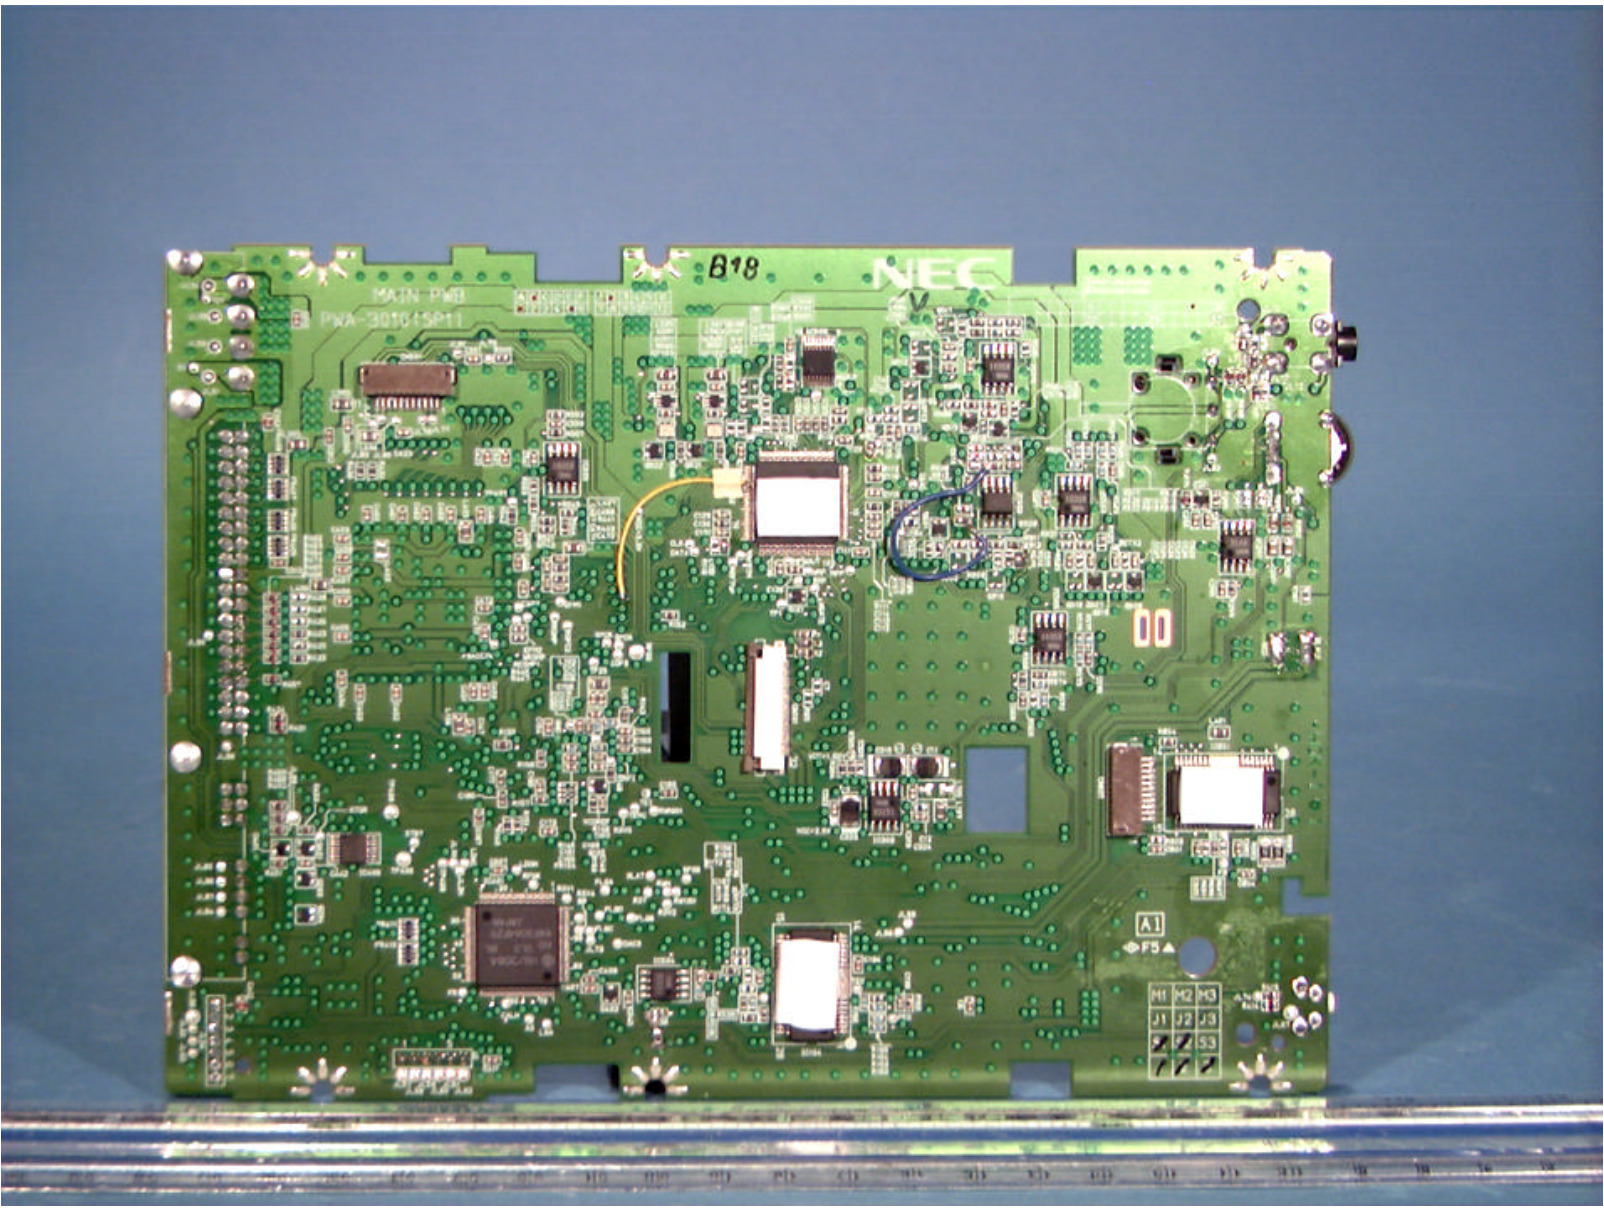

ATTACHMENT I – INTERNAL PHOTOGRAPHS

© 2001 PCTEST Lab

FCC ID: A3DNR-7800A
NEC Internal CD-R/RW Drive

NVLAP Lab Code: 100431-0

© 2001 PCTEST Lab

FCC ID: A3DNR-7800A
NEC Internal CD-R/RW Drive

NVLAP Lab Code: 100431-0

© 2001 PCTEST Lab

FCC ID: A3DNR-7800A
NEC Internal CD-R/RW Drive

NVLAP Lab Code: 100431-0