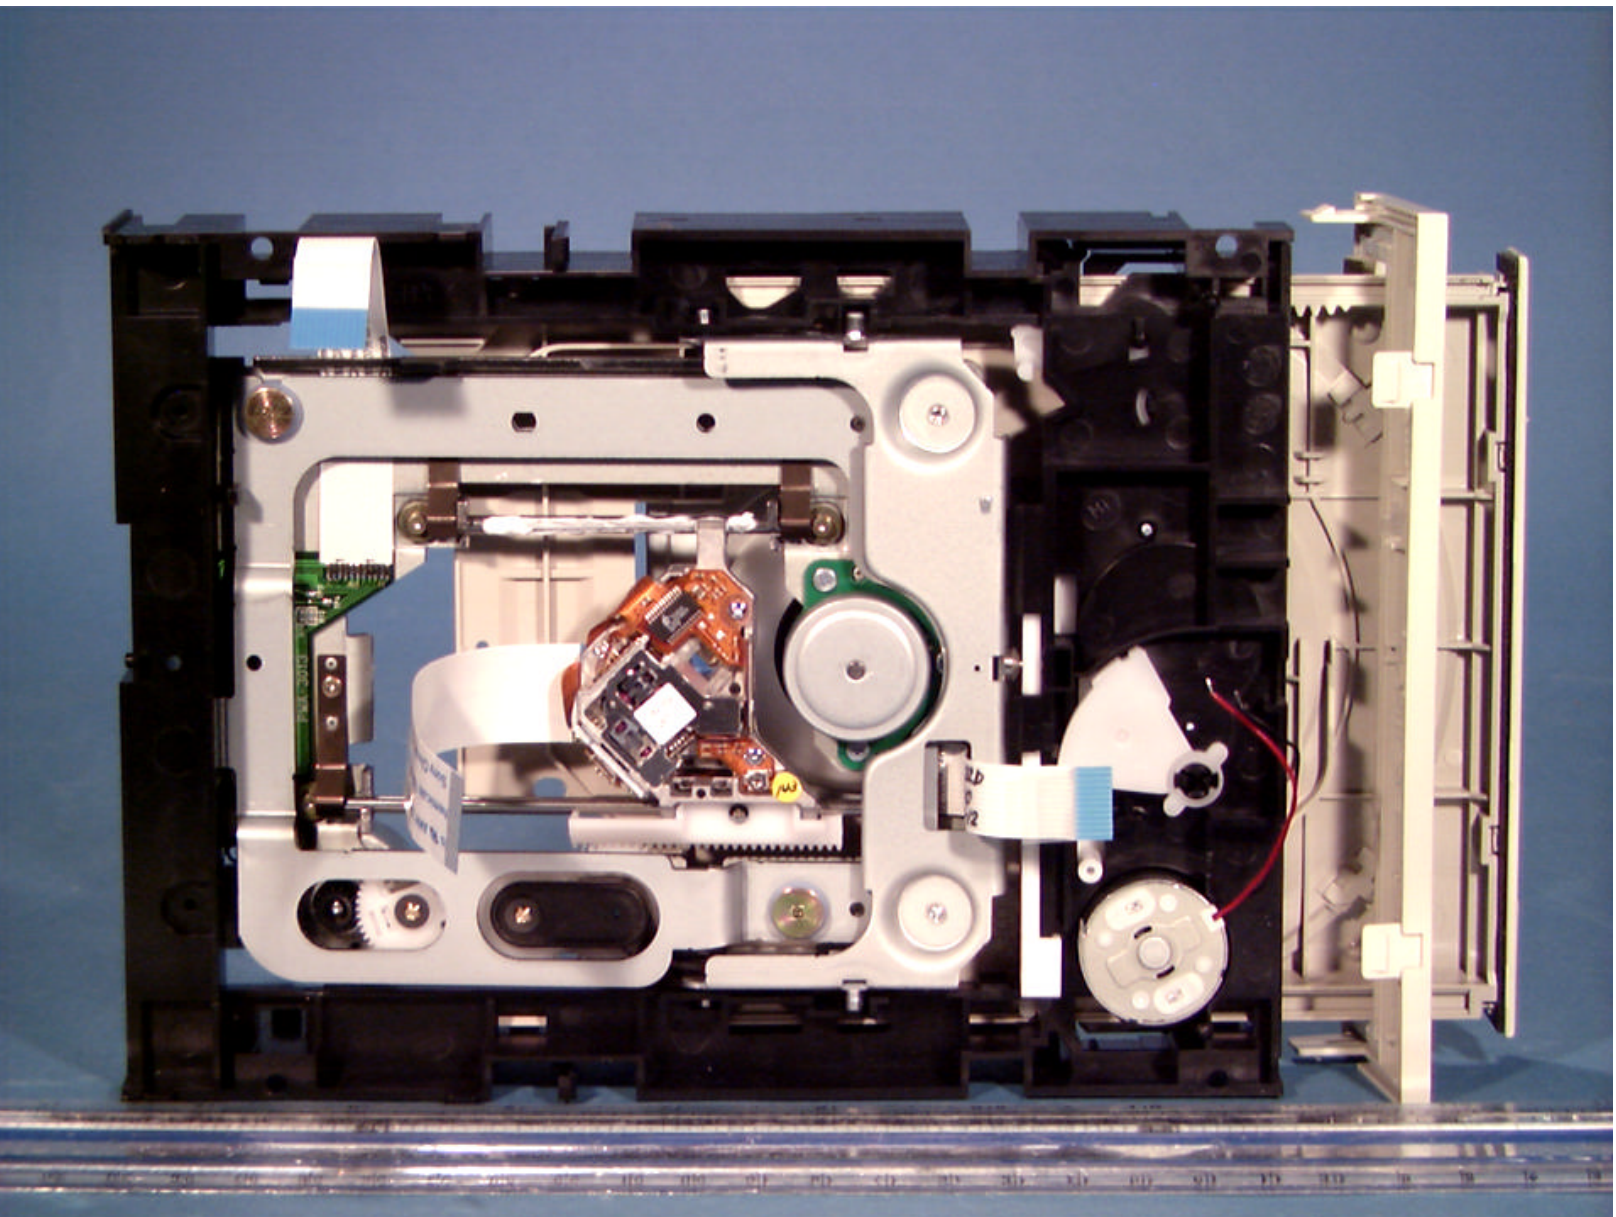

ATTACHMENT I – INTERNAL PHOTOGRAPHS

© 2001 PCTEST Lab

FCC ID: A3DNR-7800A
NEC Internal CD-R/RW Drive

NVLAP Lab Code: 100431-0

© 2001 PCTEST Lab

FCC ID: A3DNR-7800A
NEC Internal CD-R/RW Drive

NVLAP Lab Code: 100431-0

© 2001 PCTEST Lab

FCC ID: A3DNR-7800A
NEC Internal CD-R/RW Drive

NVLAP Lab Code: 100431-0