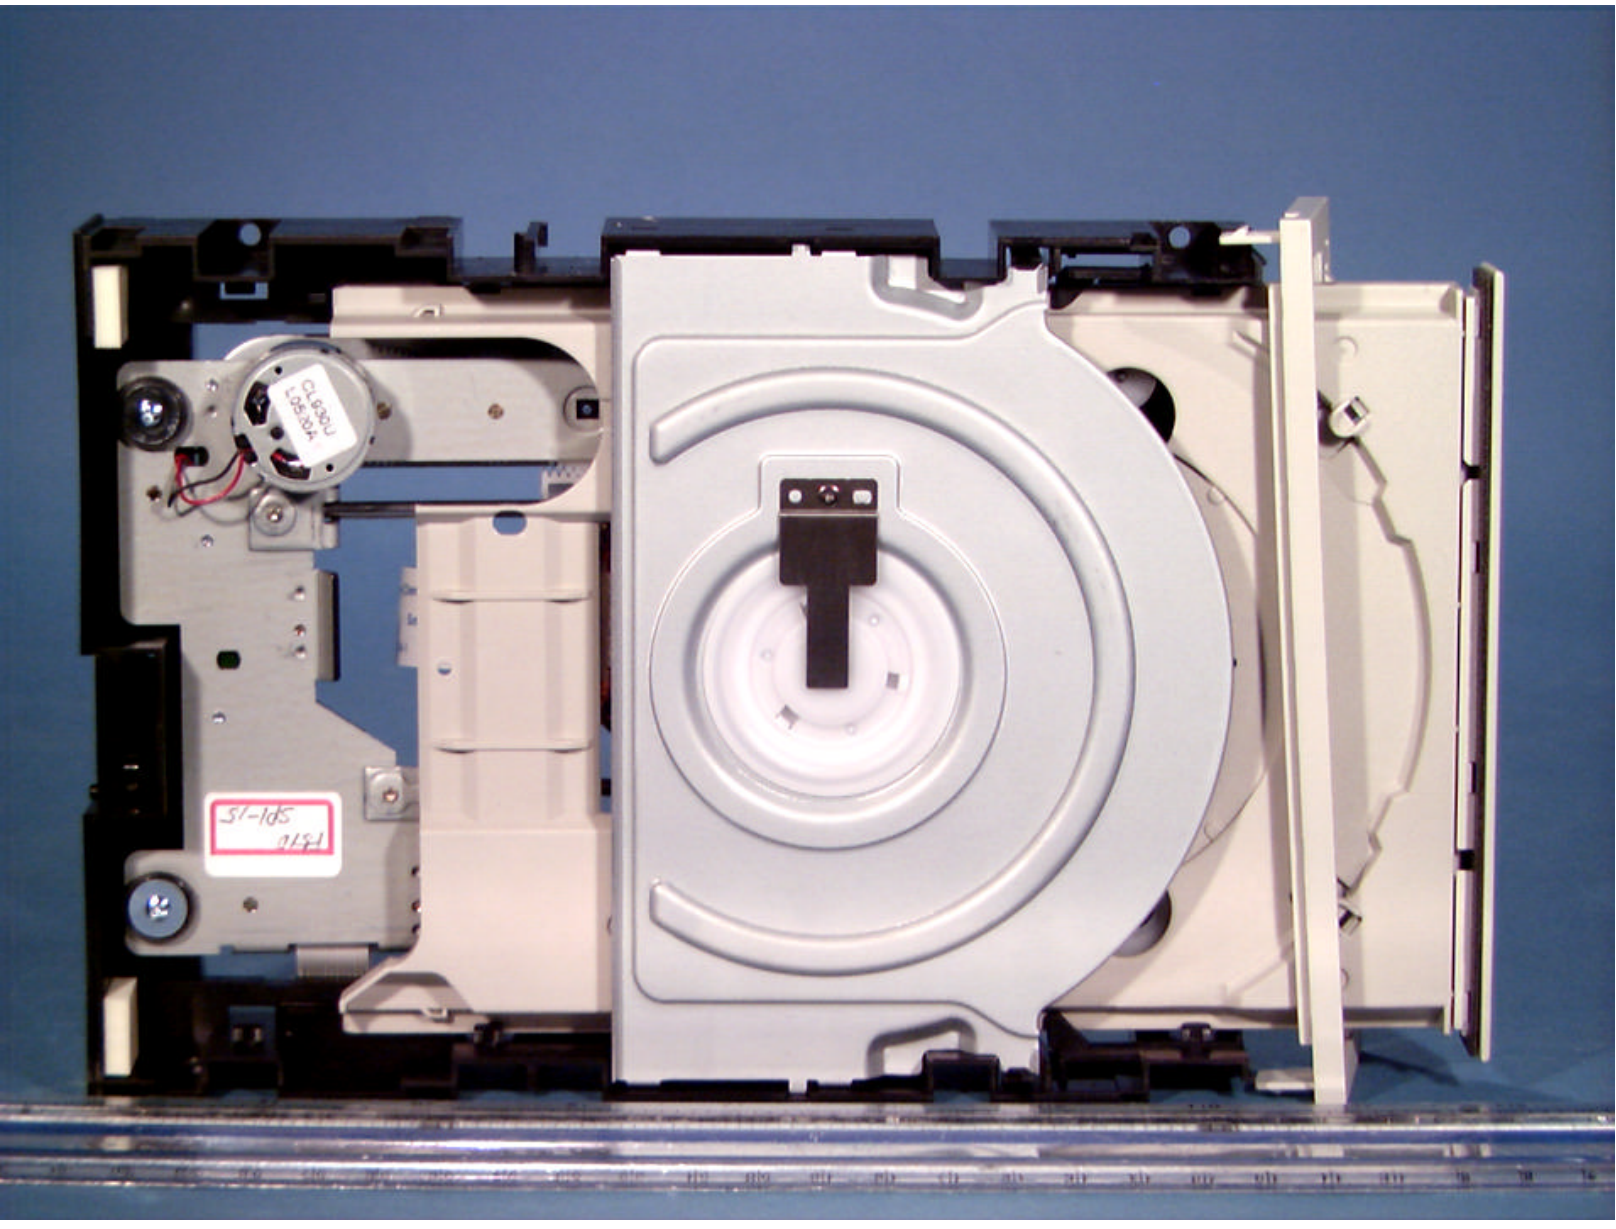

ATTACHMENT I – INTERNAL PHOTOGRAPHS

© 2001 PCTEST Lab

FCC ID: A3DNR-7800A
NEC Internal CD-R/RW Drive

NVLAP Lab Code: 100431-0

© 2001 PCTEST Lab

FCC ID: A3DNR-7800A
NEC Internal CD-R/RW Drive

NVLAP Lab Code: 100431-0

© 2001 PCTEST Lab

FCC ID: A3DNR-7800A
NEC Internal CD-R/RW Drive

NVLAP Lab Code: 100431-0