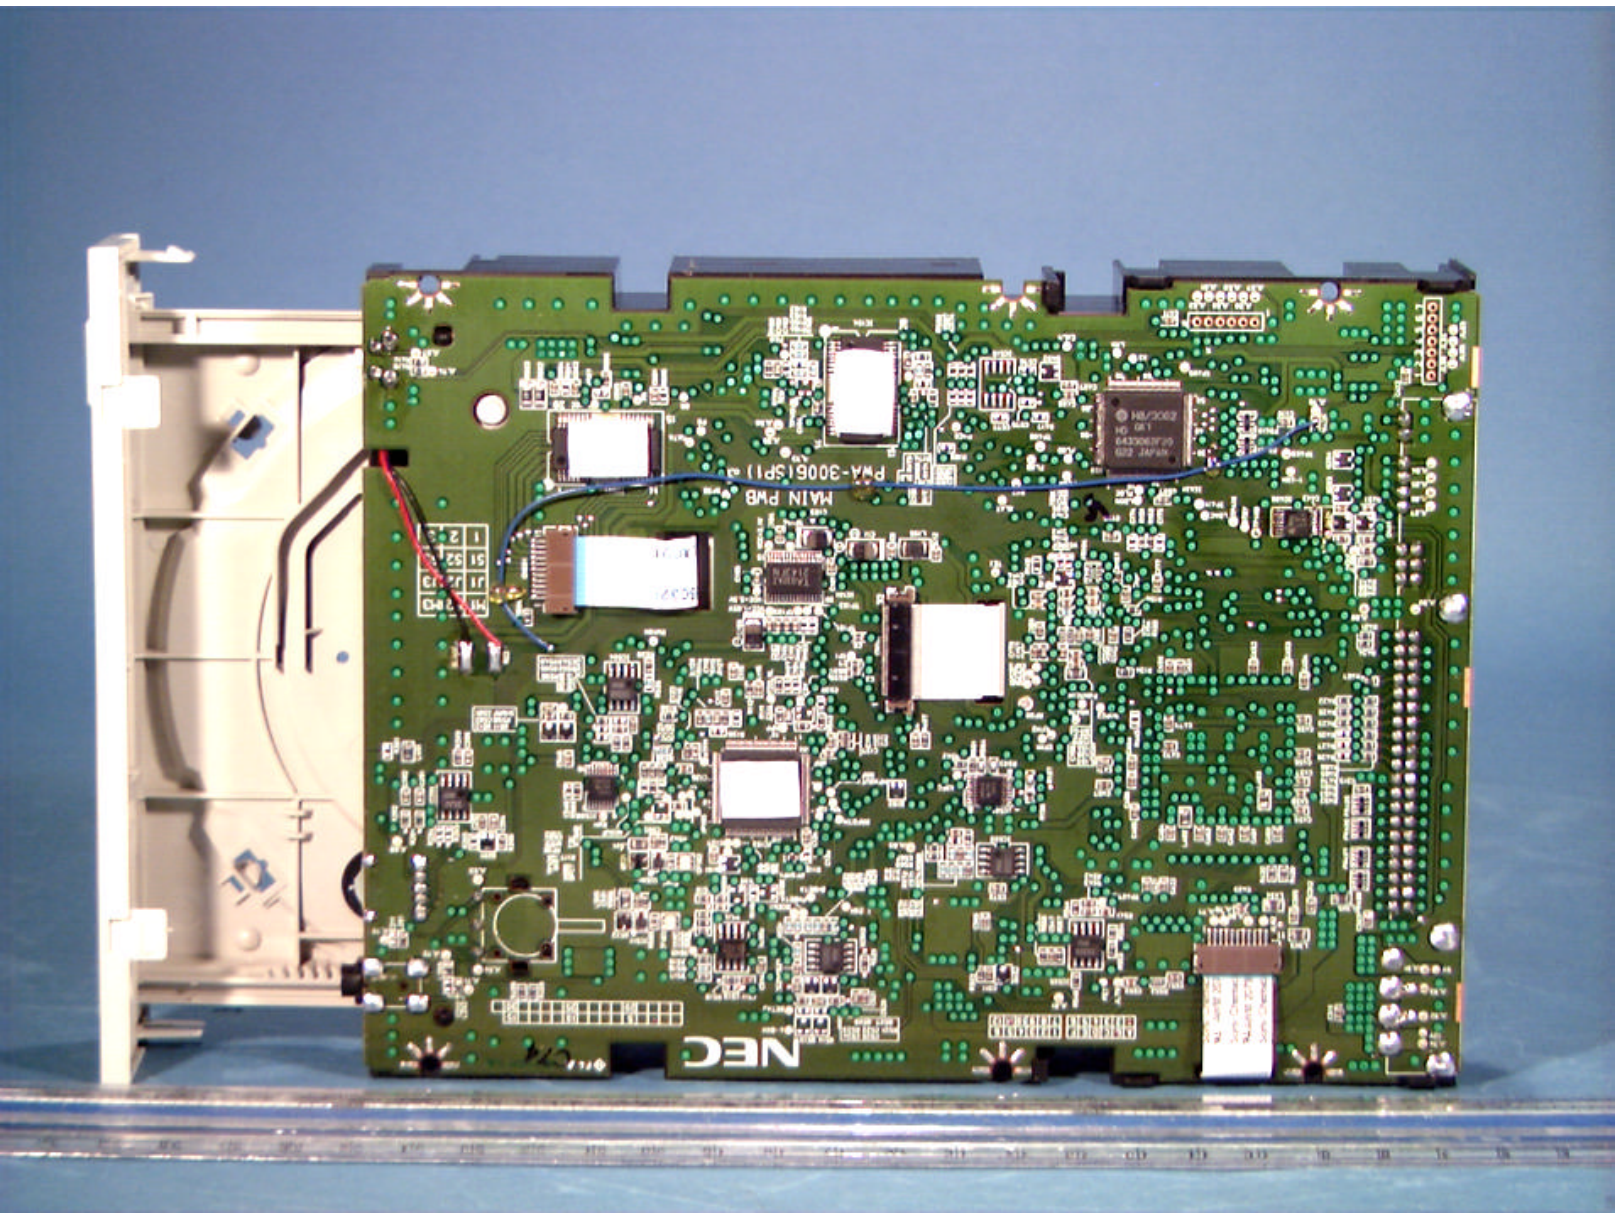

ATTACHMENT I – INTERNAL PHOTOGRAPHS

© 2000 PCTEST Lab

FCC ID: A3DNR-7700A
NEC Internal IDE CD-R/RW Drive

NVLAP Lab Code: 100431-0