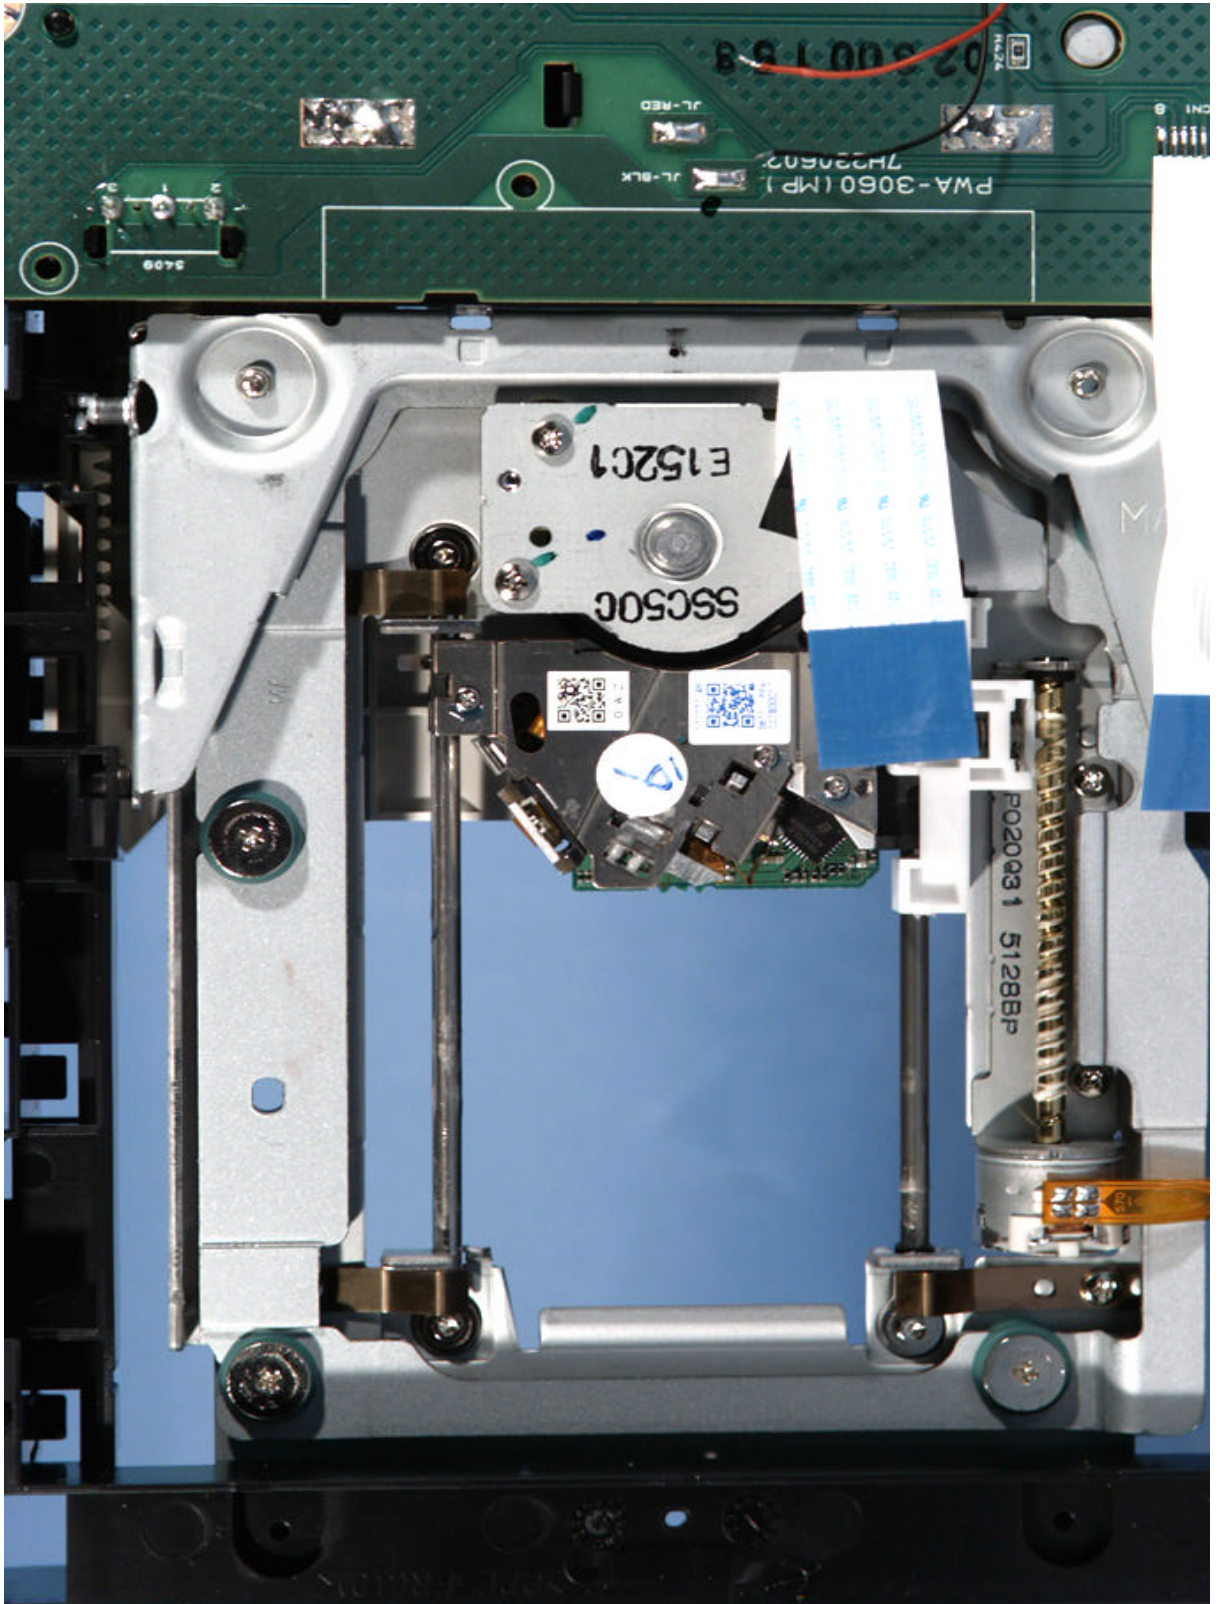

| | | |
|---|--------------------------|--------------------------|
|  © 2005 PCTEST Lab. | NEC FCC ID: A3DND-3540A | EUT Photographs |
| | Internal DVD R/ RW Drive | NVLAP Lab Code: 100431-0 |

| | | |
|---|--------------------------|--------------------------|
|  © 2005 PCTEST Lab. | NEC FCC ID: A3DND-3540A | EUT Photographs |
| | Internal DVD R/ RW Drive | NVLAP Lab Code: 100431-0 |

| | | |
|---|--------------------------|--------------------------|
|  | NEC FCC ID: A3DND-3540A | EUT Photographs |
| © 2005 PCTEST Lab. | Internal DVD R/ RW Drive | NVLAP Lab Code: 100431-0 |

| | | |
|---|--|--|
|  <p>© 2005 PCTEST Lab.</p> | <p>NEC FCC ID: A3DND-3540A</p> <p>Internal DVD R/ RW Drive</p> | <p>EUT Photographs</p> <p>NVLAP Lab Code: 100431-0</p> |
|---|--|--|