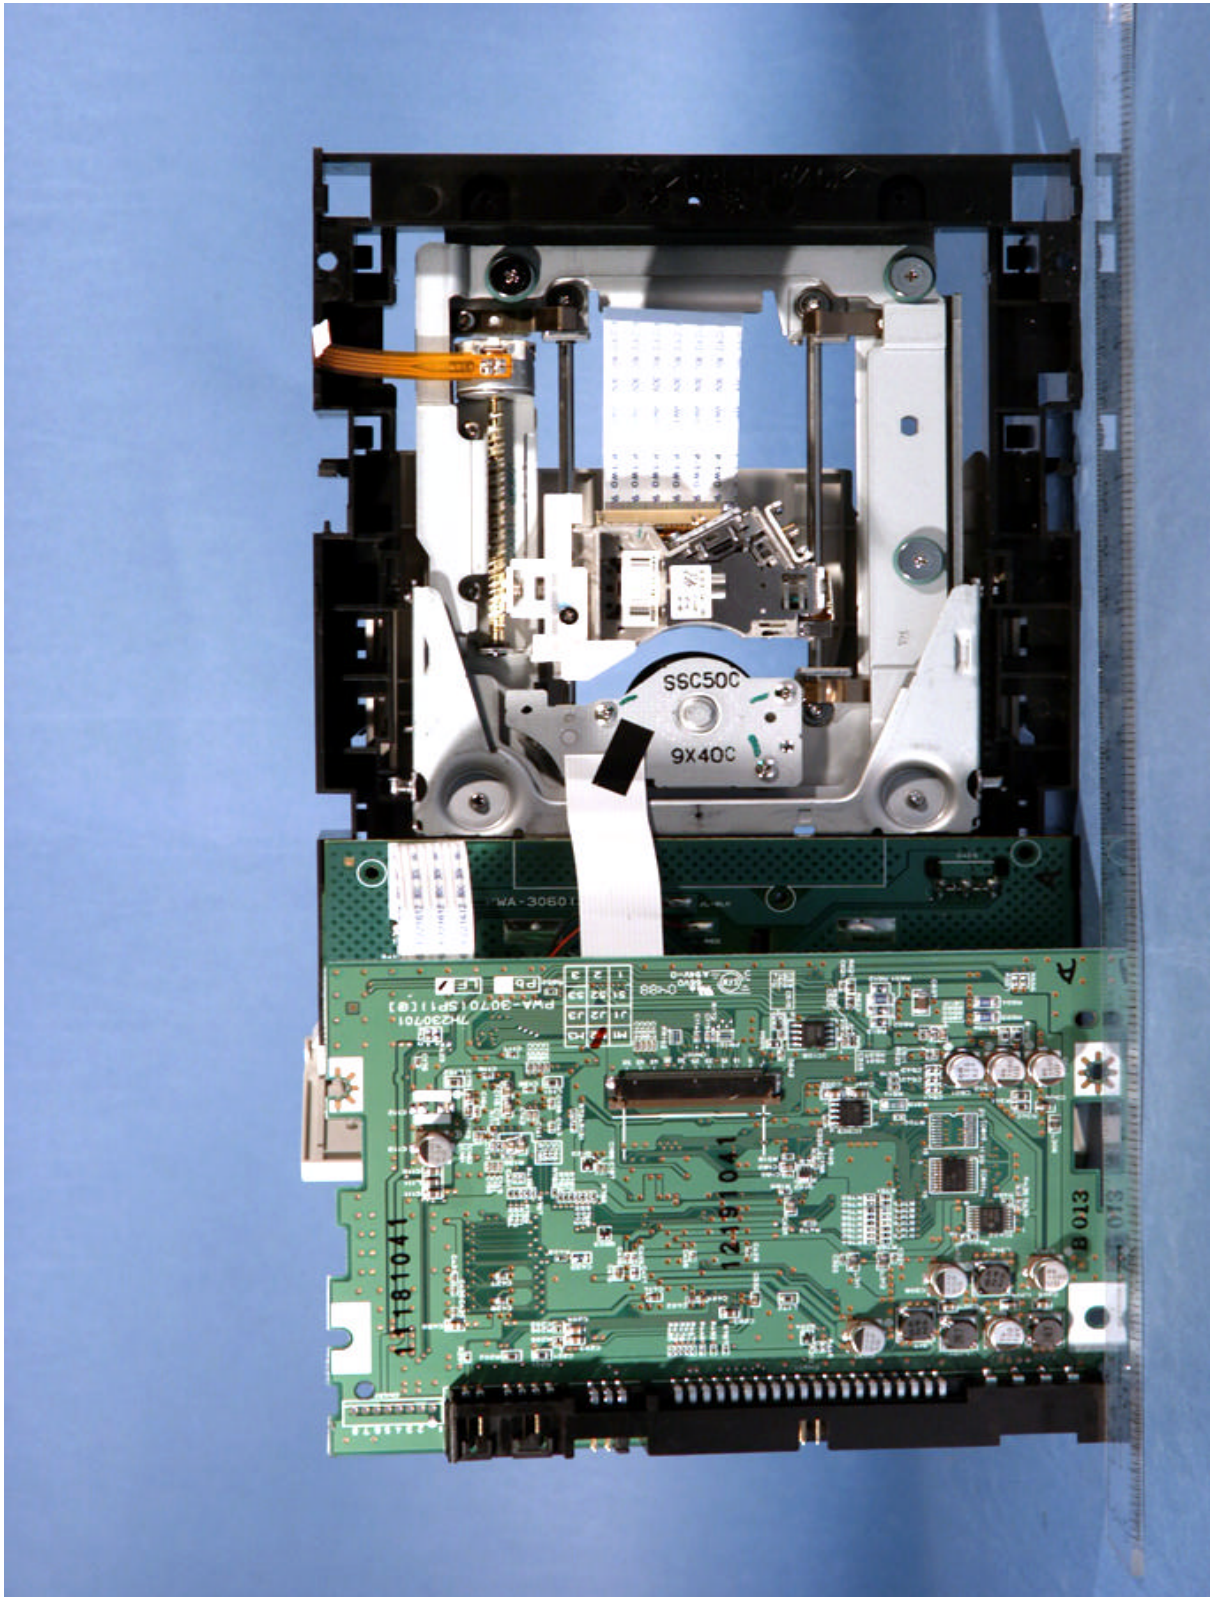

 © 2004 PCTEST Lab.	NEC FCC ID: A3DND-3530A	EUT Photographs
	Internal DVD R/RW Drive	NVLAP Lab Code: 100431-0

 © 2004 PCTEST Lab.	NEC FCC ID: A3DND-3530A	EUT Photographs
	Internal DVD R/RW Drive	NVLAP Lab Code: 100431-0

 © 2004 PCTEST Lab.	NEC FCC ID: A3DND-3530A	EUT Photographs
	Internal DVD R/RW Drive	NVLAP Lab Code: 100431-0