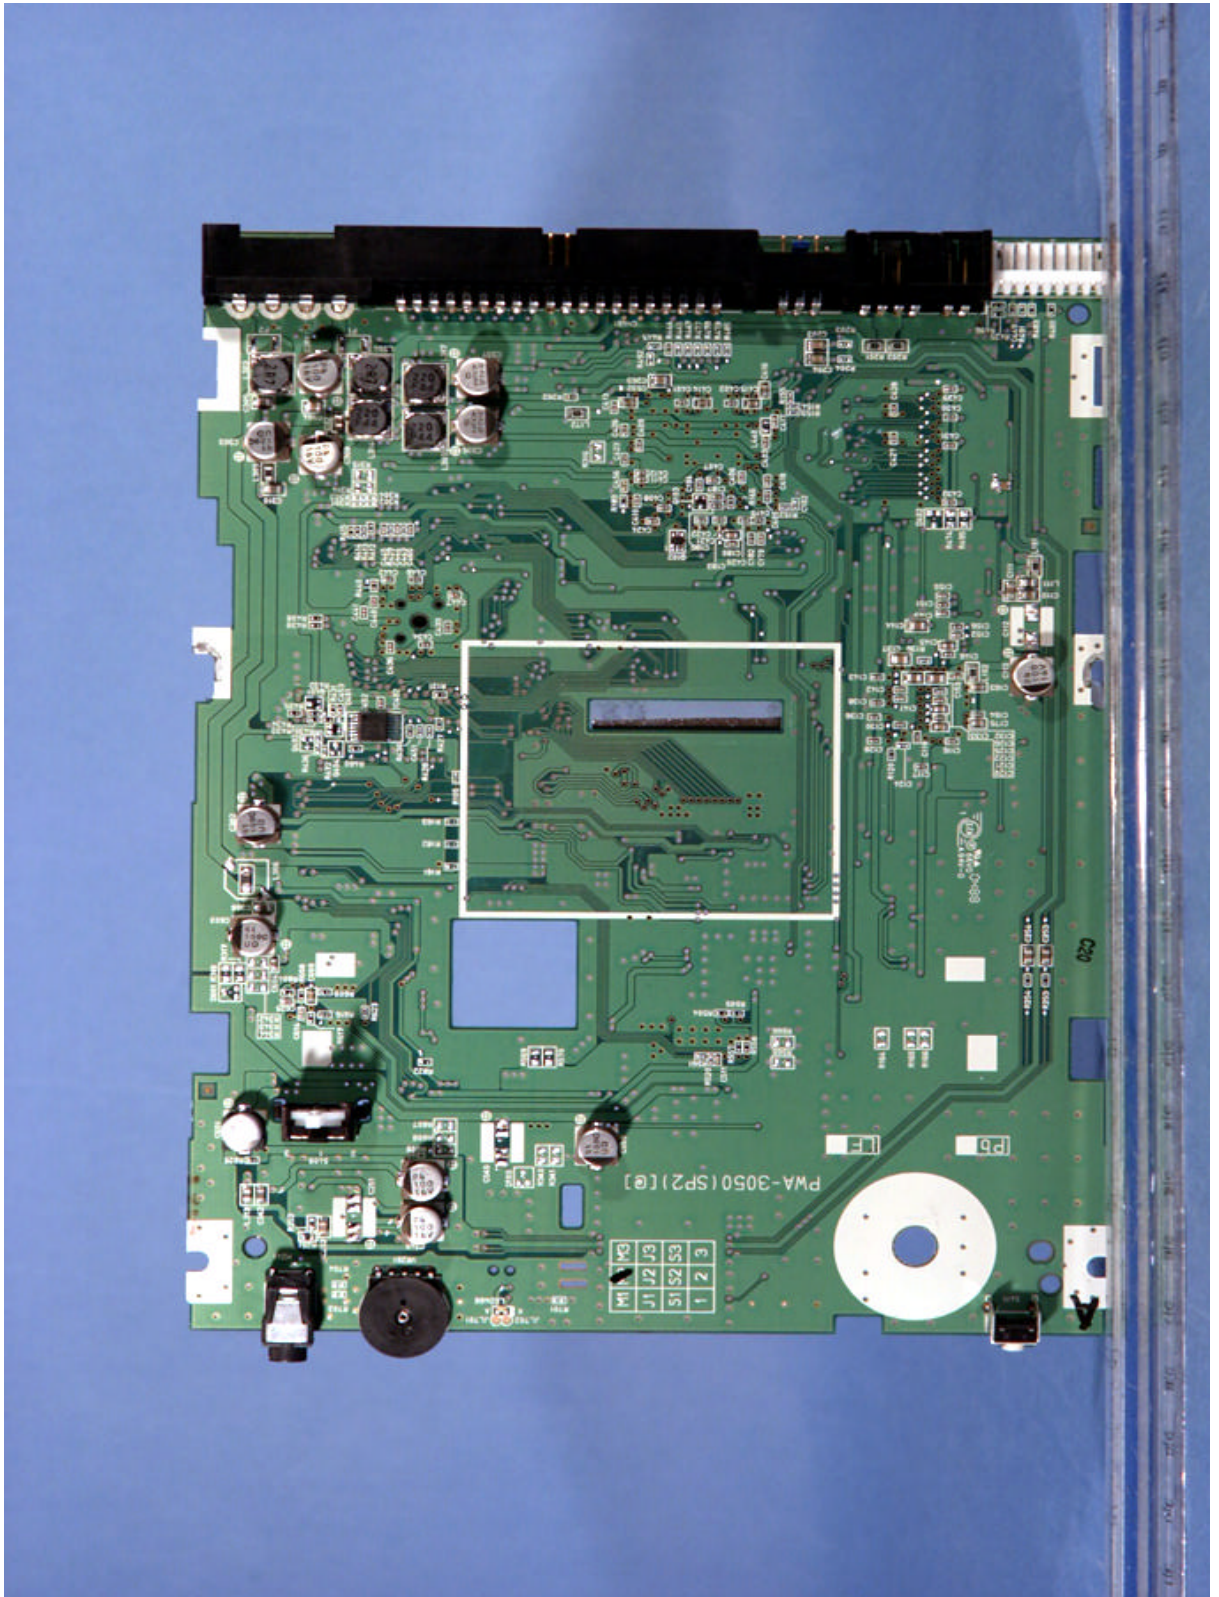

 © 2004 PCTEST Lab.	NEC FCC ID: A3DND-3100A	EUT Photographs
	Internal DVD R/ RW Drive	NVLAP Lab Code: 100431-0

 © 2004 PCTEST Lab.	NEC FCC ID: A3DND-3100A	EUT Photographs
	Internal DVD R/ RW Drive	NVLAP Lab Code: 100431-0

 <p>PCTEST Cryptologic Wireless Lab® www.pctest.com</p>	<p>NEC FCC ID: A3DND-3100A</p>	<p>EUT Photographs</p>
<p>© 2004 PCTEST Lab.</p>	<p>Internal DVD R/ RW Drive</p>	<p>NVLAP Lab Code: 100431-0</p>

 <p>PCTEST Cryptologic Wireless Lab www.comsec.com</p>	<p>NEC FCC ID: A3DND-3100A</p>	<p>EUT Photographs</p>
<p>© 2004 PCTEST Lab.</p>	<p>Internal DVD R/ RW Drive</p>	<p>NVLAP Lab Code: 100431-0</p>

 © 2004 PCTEST Lab.	NEC FCC ID: A3DND-3100A	EUT Photographs
	Internal DVD R/ RW Drive	NVLAP Lab Code: 100431-0