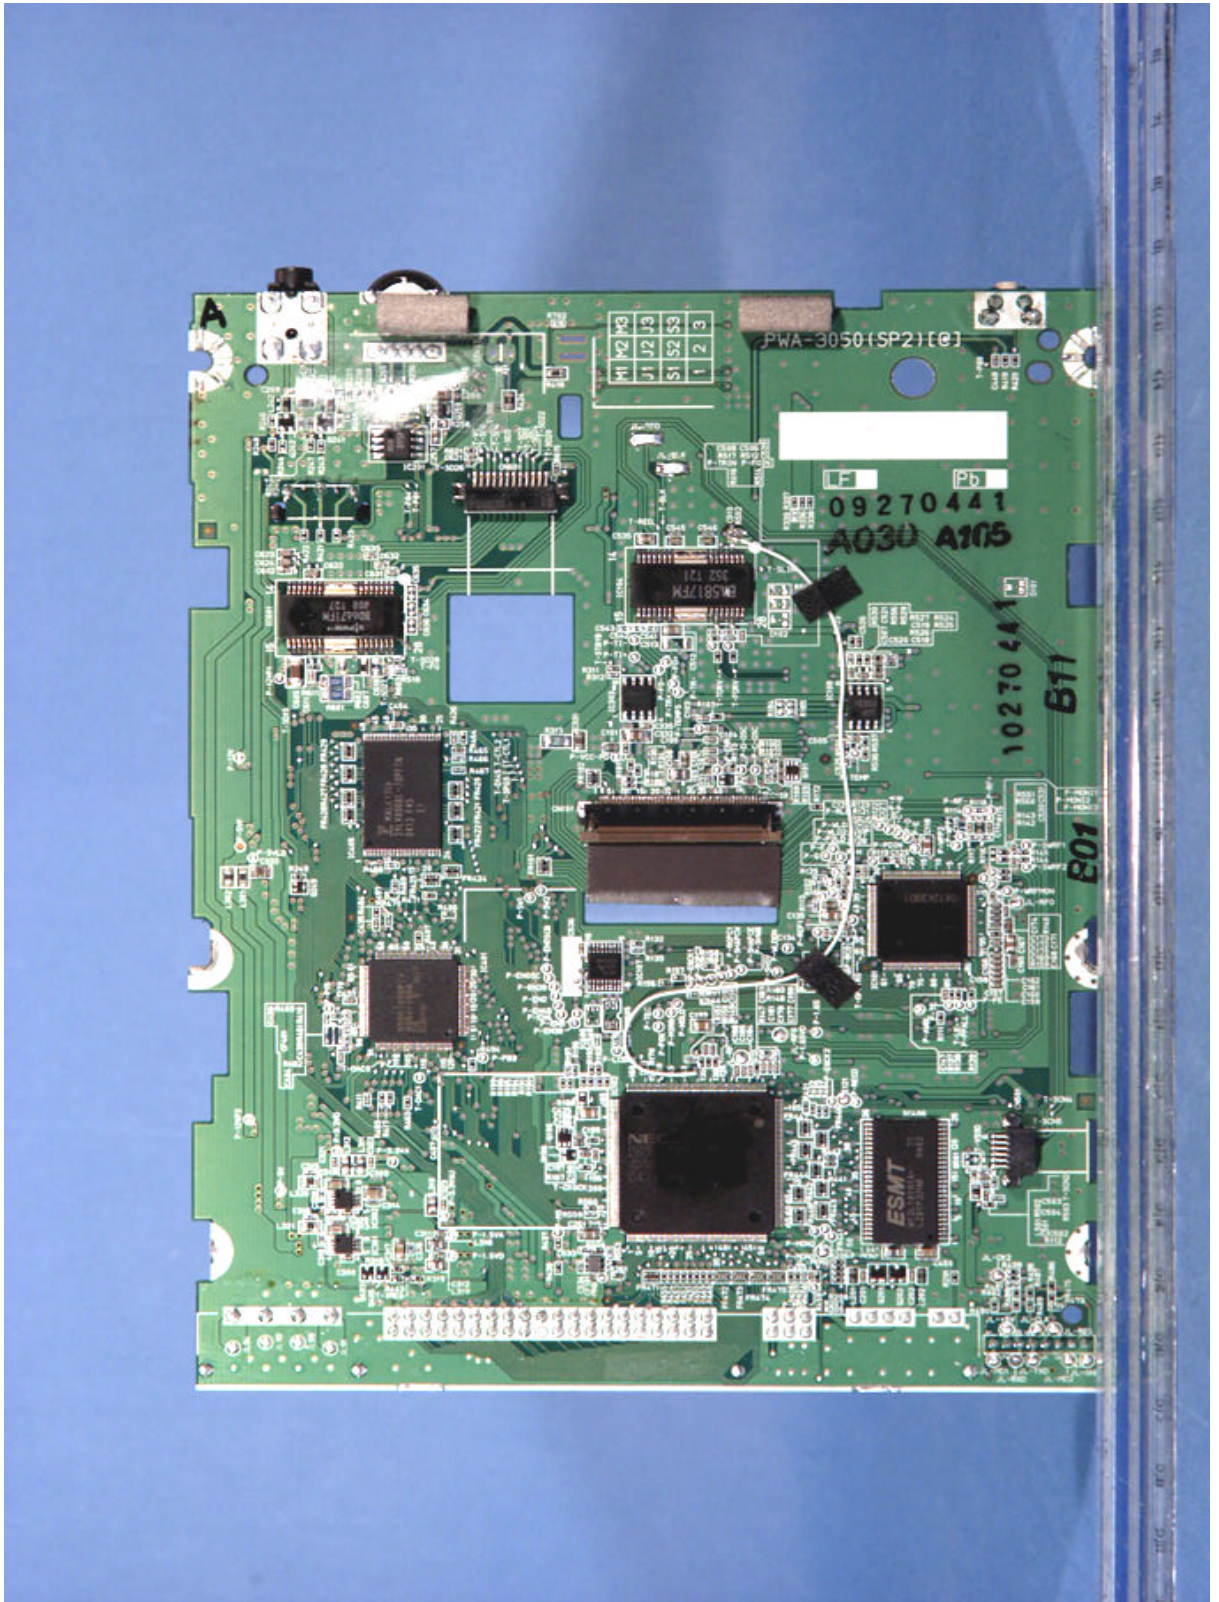

 © 2004 PCTEST Lab.	NEC FCC ID: A3DND-3100A	EUT Photographs
	Internal DVD R/ RW Drive	NVLAP Lab Code: 100431-0

 © 2004 PCTEST Lab.	NEC FCC ID: A3DND-3100A	EUT Photographs
	Internal DVD R/ RW Drive	NVLAP Lab Code: 100431-0

 <p>PCTEST Cryptologic Wireless Lab® www.pctest.com</p>	<p>NEC FCC ID: A3DND-3100A</p>	<p>EUT Photographs</p>
<p>© 2004 PCTEST Lab.</p>	<p>Internal DVD R/ RW Drive</p>	<p>NVLAP Lab Code: 100431-0</p>

 <p>PCTEST Cryptologic Wireless Lab www.comsec.com</p>	<p>NEC FCC ID: A3DND-3100A</p>	<p>EUT Photographs</p>
<p>© 2004 PCTEST Lab.</p>	<p>Internal DVD R/ RW Drive</p>	<p>NVLAP Lab Code: 100431-0</p>

 © 2004 PCTEST Lab.	NEC FCC ID: A3DND-3100A	EUT Photographs
	Internal DVD R/ RW Drive	NVLAP Lab Code: 100431-0