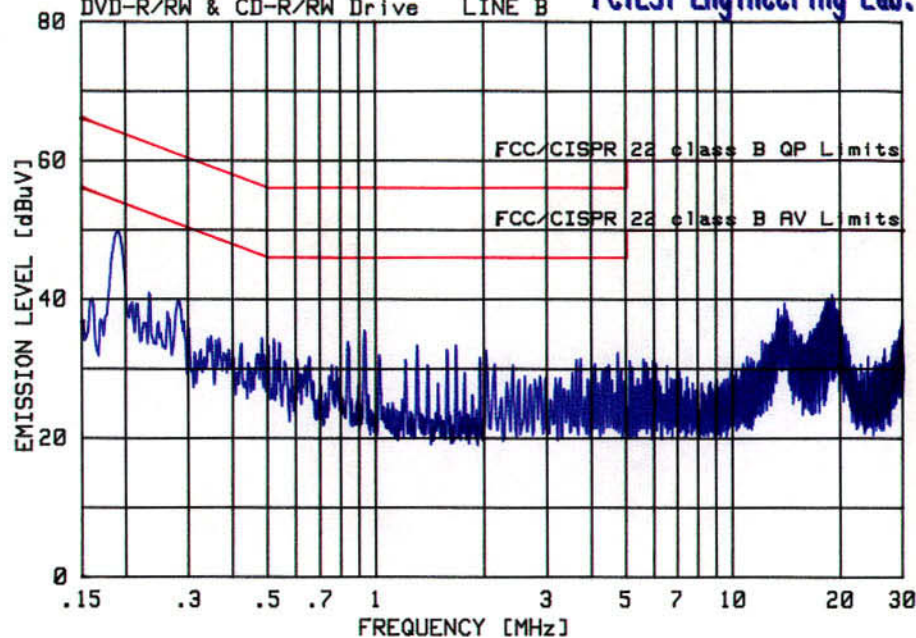

No.	Freq. [MHz]	Quasi-Pk [dBuV]	Limit [dBuV]	Margin [dB]	Average [dBuV]	Limit [dBuV]	Margin [dB]
1	.182	48.85	64.37	-15.52	45.10	54.37	-9.27
2	18.388	40.45	60.00	-19.55	36.19	50.00	-13.81
3	18.851	40.35	60.00	-19.65	32.96	50.00	-17.04
4	18.481	40.50	60.00	-19.50	36.24	50.00	-13.76
5	18.758	40.44	60.00	-19.56	29.92	50.00	-20.08
6	18.666	40.57	60.00	-19.43	36.24	50.00	-13.76
7	19.497	38.27	60.00	-21.73	32.34	50.00	-17.66
8	18.573	40.76	60.00	-19.24	36.05	50.00	-13.95
9	18.851	40.19	60.00	-19.81	35.31	50.00	-14.69
10	19.404	38.47	60.00	-21.53	32.00	50.00	-18.00

No.	Freq. [MHz]	Quasi-Pk [dBuV]	Limit [dBuV]	Margin [dB]	Average [dBuV]	Limit [dBuV]	Margin [dB]
1	.182	49.85	64.38	-14.53	45.73	54.39	-8.66
2	18.941	38.57	60.00	-21.43	34.17	50.00	-15.83
3	18.480	39.24	60.00	-20.76	35.11	50.00	-14.89
4	19.127	37.97	60.00	-22.03	32.66	50.00	-17.34
5	18.572	39.62	60.00	-20.38	34.19	50.00	-15.81
6	18.202	39.01	60.00	-20.99	34.90	50.00	-15.10
7	.922	33.11	56.00	-22.89	28.19	46.00	-17.81
8	13.953	35.22	60.00	-24.78	26.31	50.00	-23.69
9	18.665	39.22	60.00	-20.78	34.82	50.00	-15.18
10	19.034	38.23	60.00	-21.77	33.34	50.00	-16.66