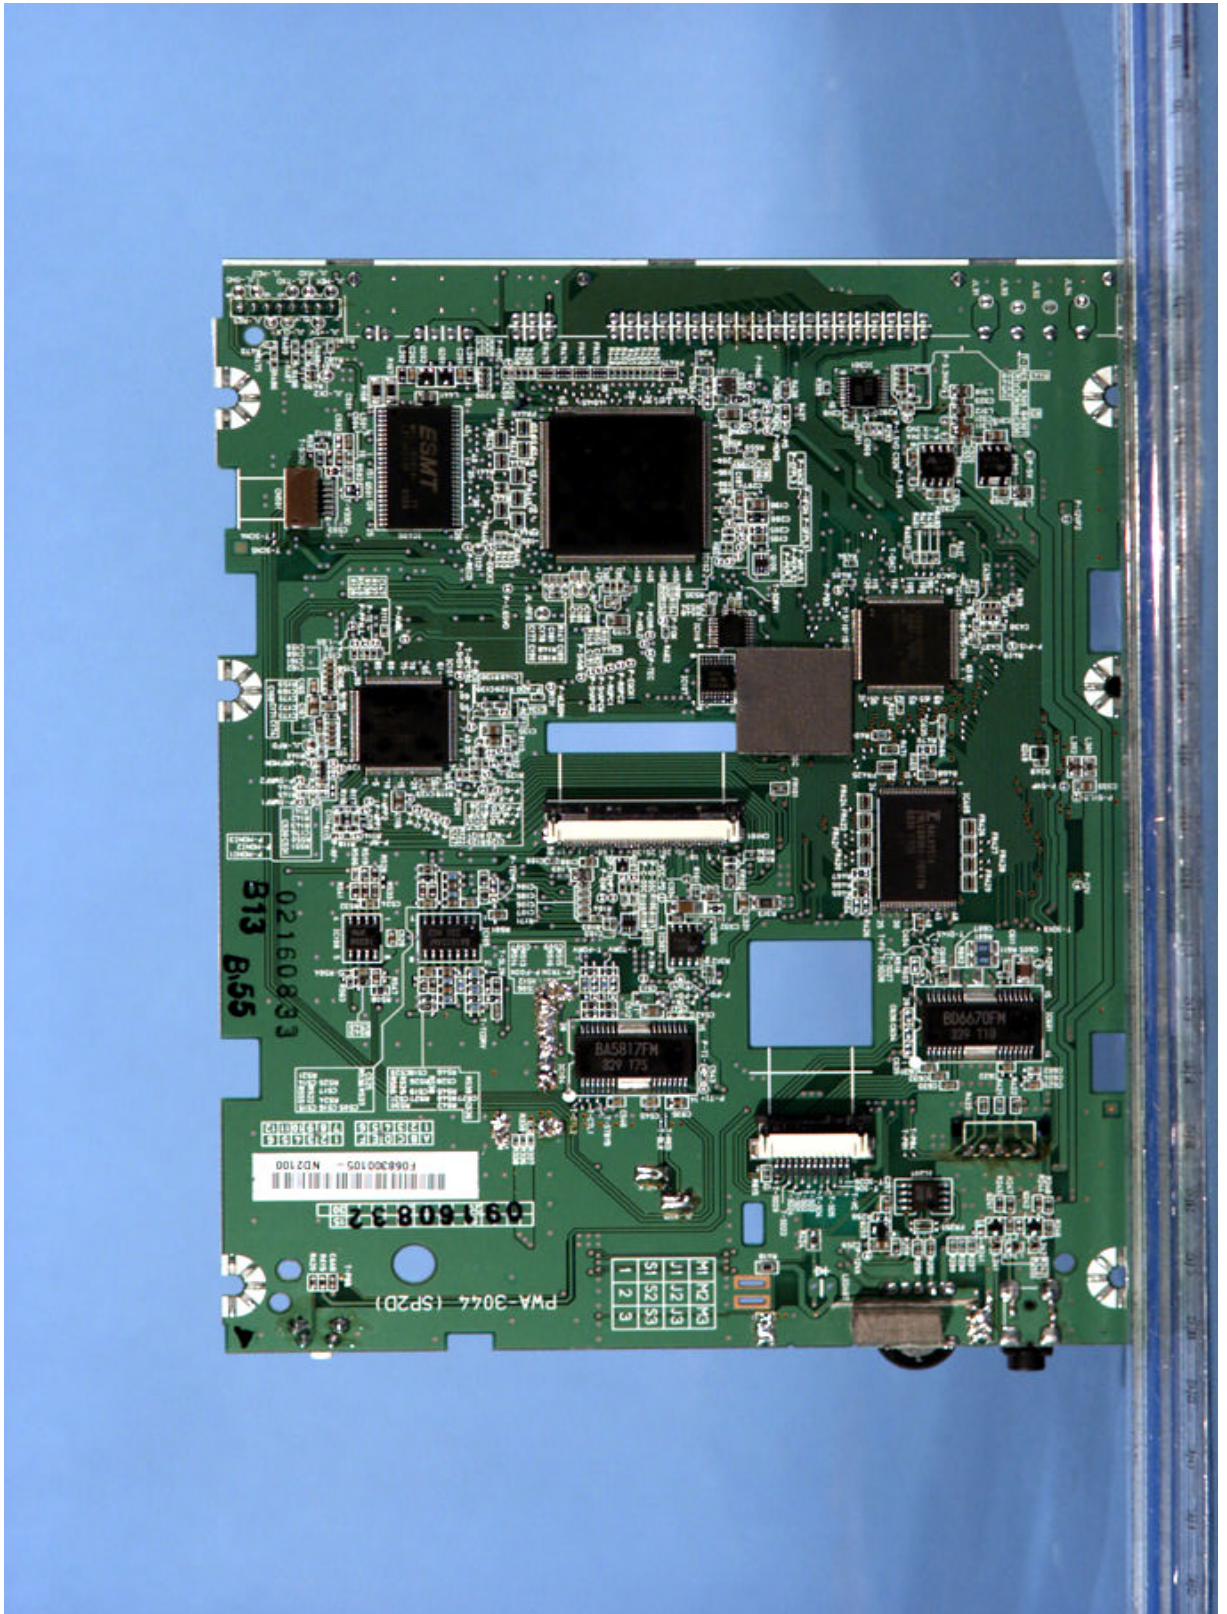

| | | |
|--|--------------------------------|---------------------------------|
|  <p>PCTEST Copyright Wireless Labs www.pctest.com</p> | <p>NEC FCC ID: A3DND-2100A</p> | <p>EUT Photographs</p> |
| <p>© 2003 PCTEST Lab.</p> | <p>Internal DVD R/RW Drive</p> | <p>NVLAP Lab Code: 100431-0</p> |

| | | |
|---|-------------------------|--------------------------|
|  © 2003 PCTEST Lab. | NEC FCC ID: A3DND-2100A | EUT Photographs |
| | Internal DVD R/RW Drive | NVLAP Lab Code: 100431-0 |

| | | |
|---|-------------------------|--------------------------|
|  © 2003 PCTEST Lab. | NEC FCC ID: A3DND-2100A | EUT Photographs |
| | Internal DVD R/RW Drive | NVLAP Lab Code: 100431-0 |