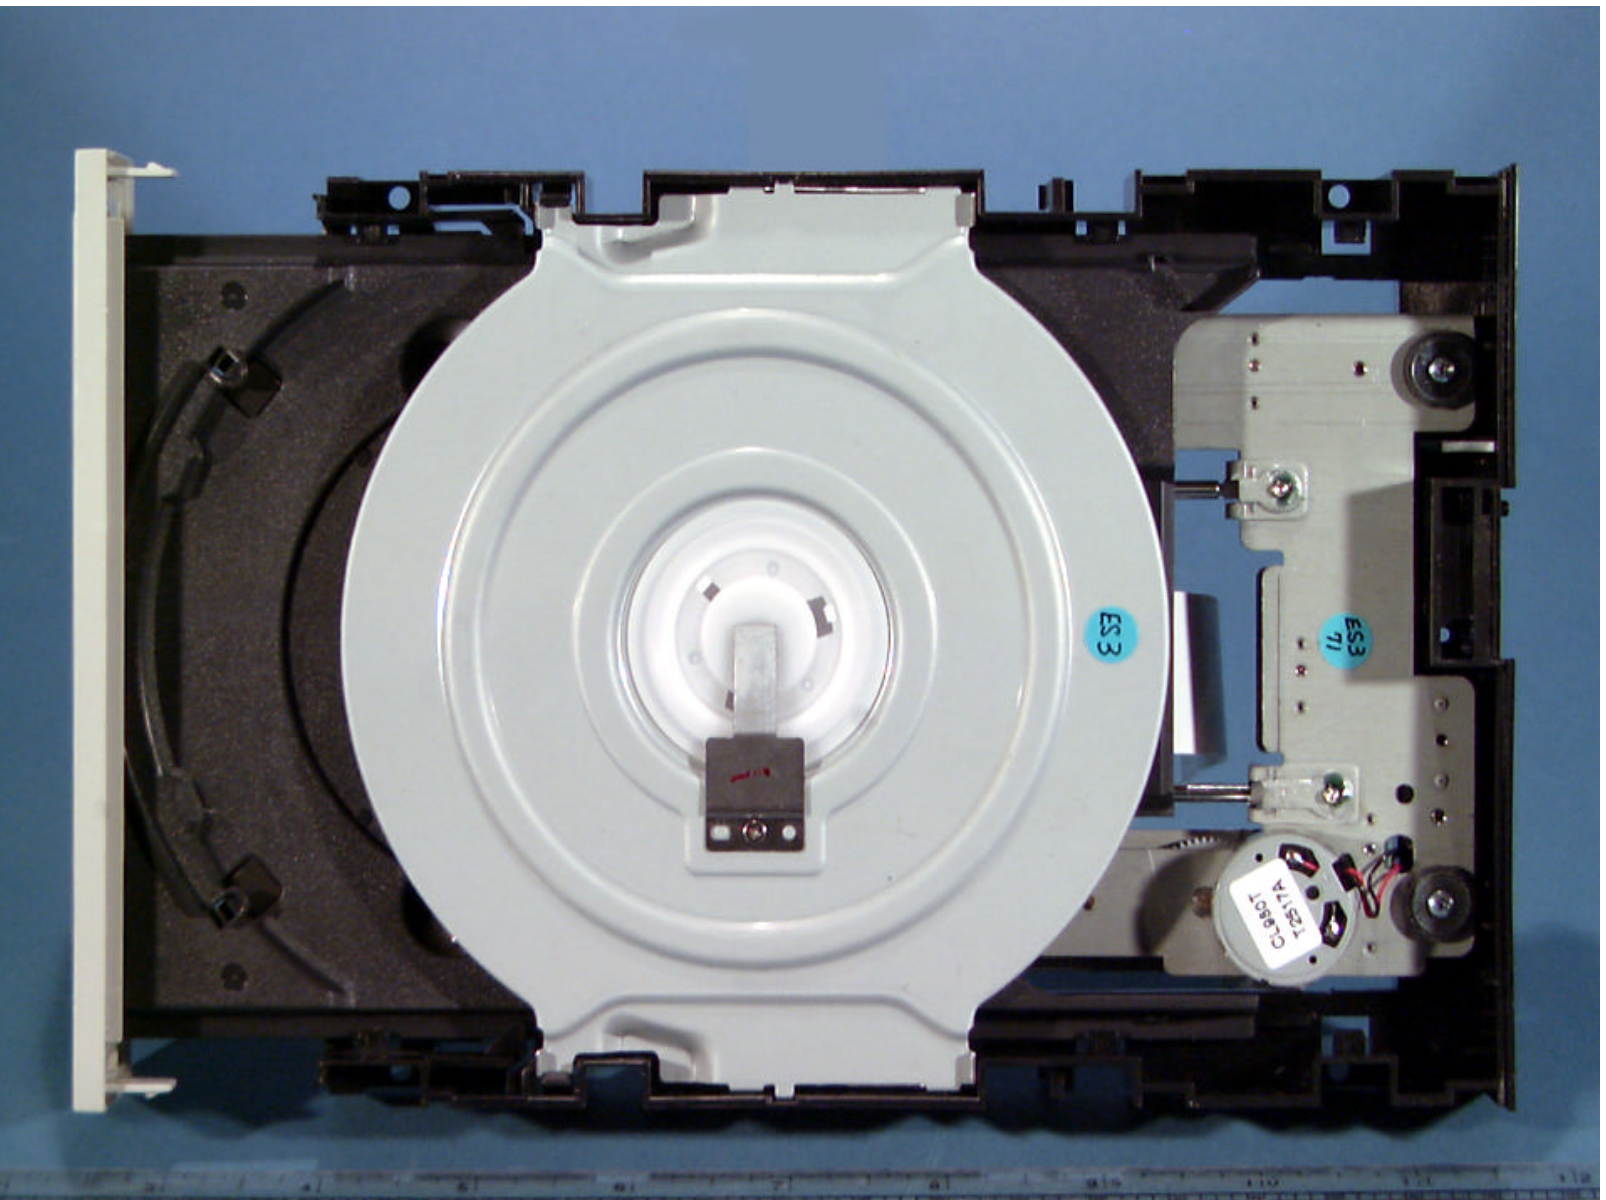

© 2002 PCTEST Lab

NEC FCC ID: A3DND-1100A
Internal DVD CD-R/RW Drive

NVLAP Lab Code: 100431-0

© 2002 PCTEST Lab

NEC FCC ID: A3DND-1100A
Internal DVD CD-R/RW Drive

NVLAP Lab Code: 100431-0