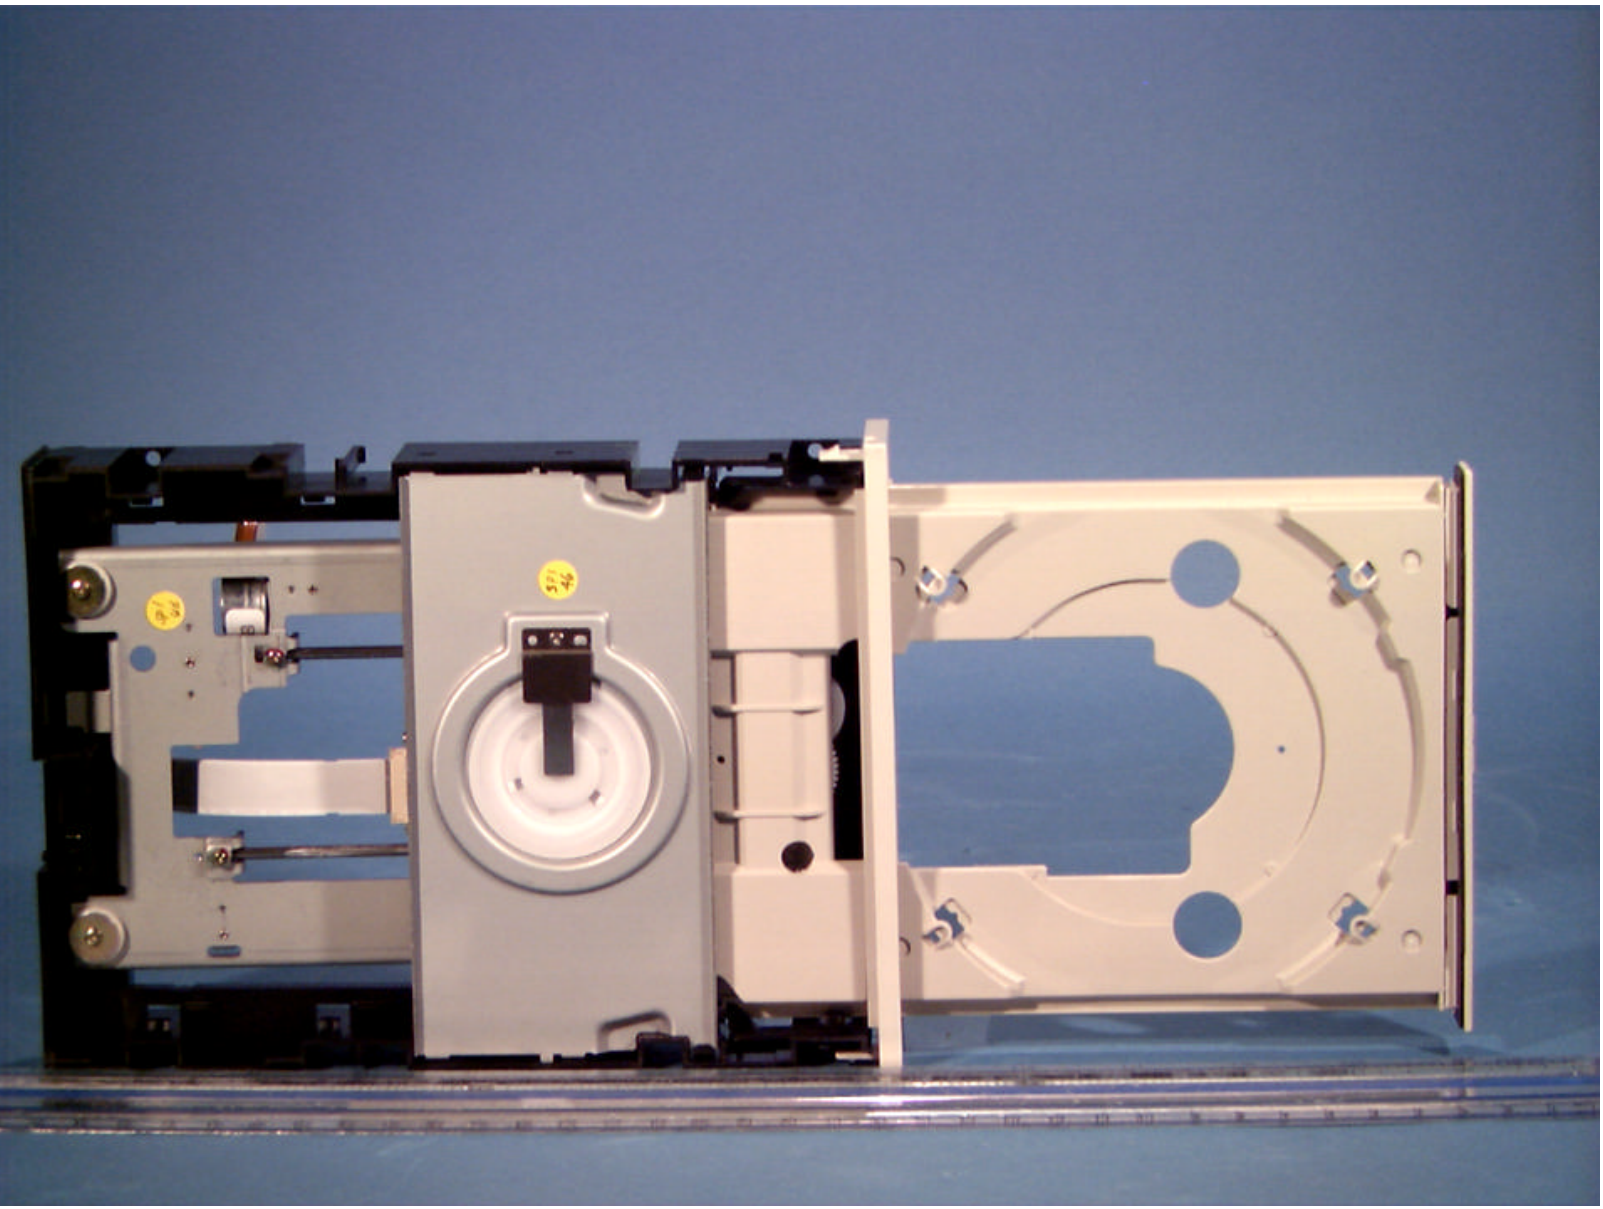

© 2000 PCTEST Lab

NEC FCC ID: A3DDV-5800A
Internal IDE DVD-ROM Drive Reader (Model: DV-5800A)

NVLAP Lab Code: 1004310

© 2000 PCTEST Lab

NEC FCC ID: A3DDV-5800A
Internal IDE DVD-ROM Drive Reader (Model: DV-5800A)

NVLAP Lab Code: 1004310

© 2000 PCTEST Lab

NEC FCC ID: A3DDV-5800A
Internal IDE DVD-ROM Drive Reader (Model: DV-5800A)

NVLAP Lab Code: 1004310