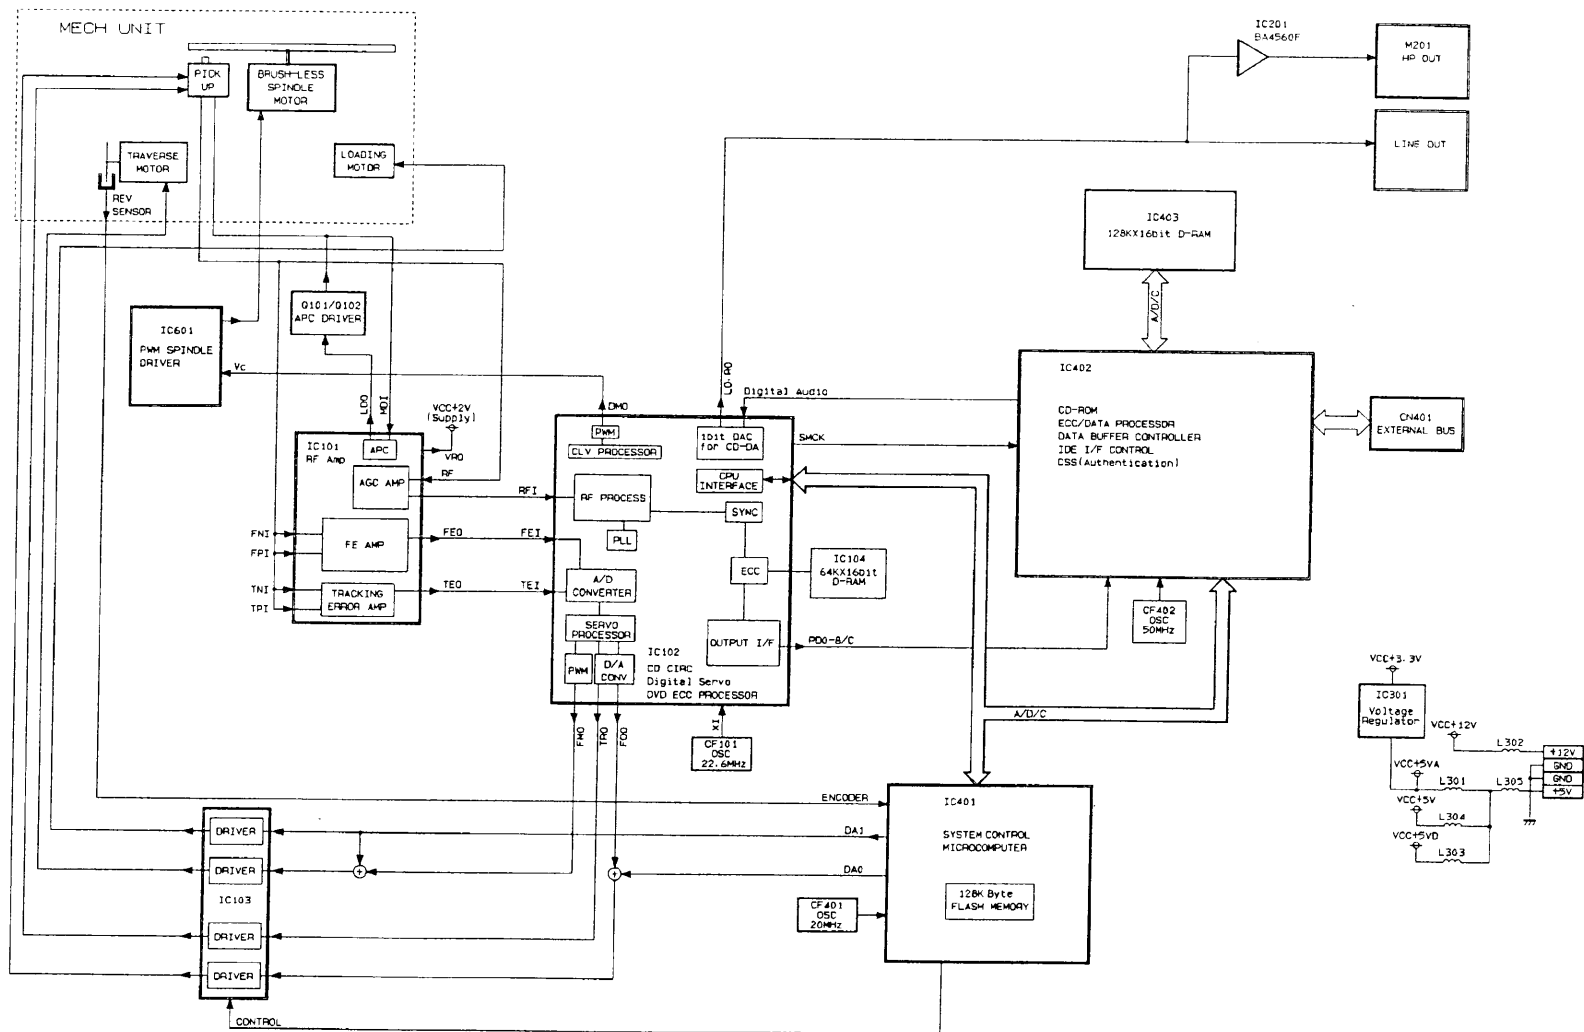

3/25

REV	DATE	BY	CHKD	APP
1				
DRWN				
ENG.				
CHKD				
APP.				
MODEL				
DV-5500A				
PWB				
BLOCK DIAGRAM				
PWB No. 7293503				
PWA-3503				
7293503 1/4				
1	2	3	4	5