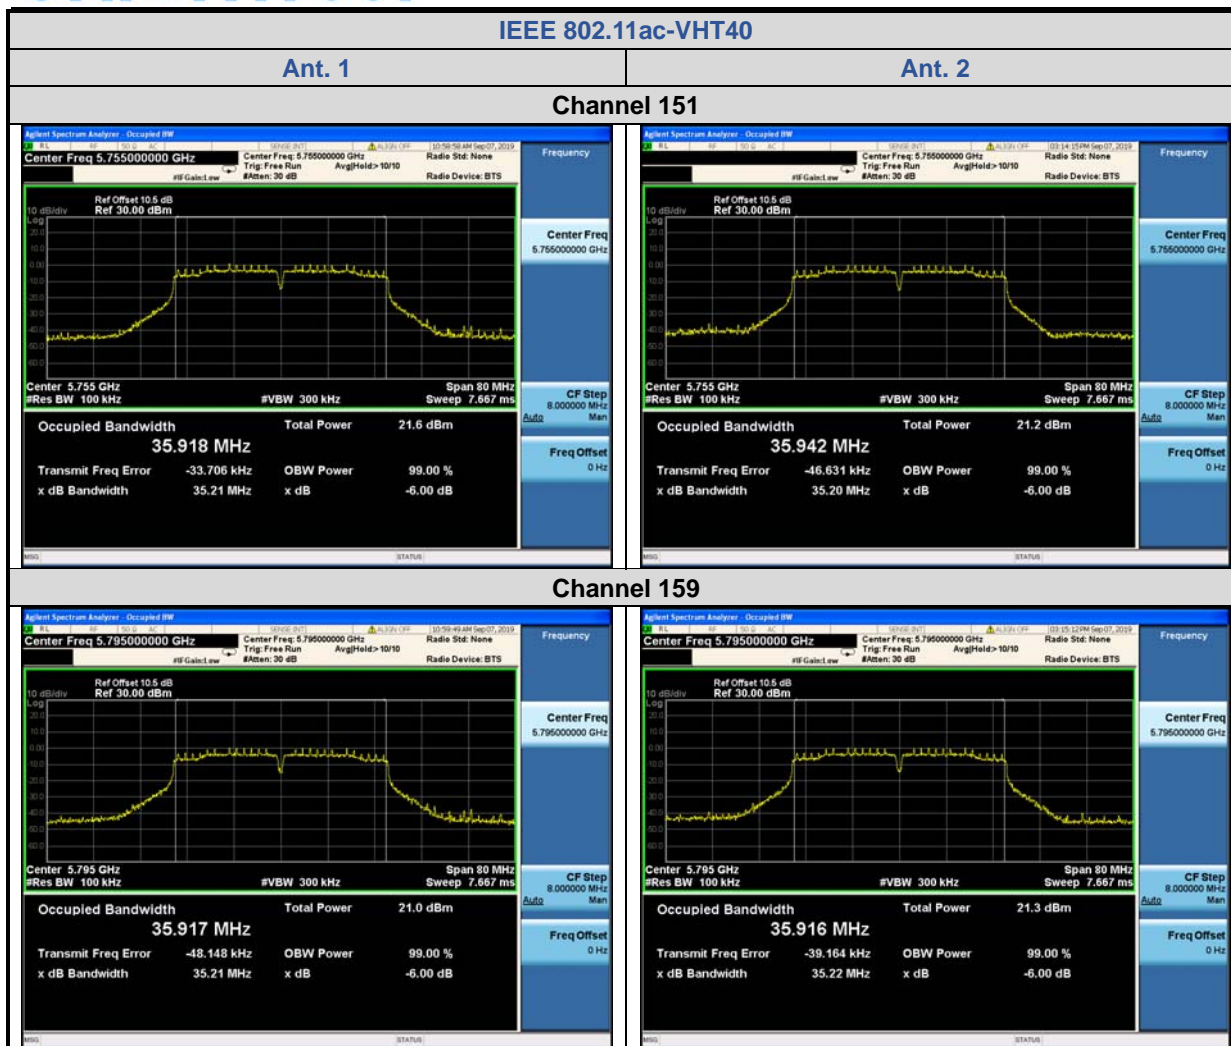

IEEE 802.11ac-VHT20

Ant. 1

Ant. 2

Channel 149

Channel 157

Channel 165

Shenzhen UnionTrust Quality and Technology Co., Ltd.

Address: 16/F, Block A, Building 6, Baoneng Science and Technology Park, Qingxiang Road No.1, Longhua New District, Shenzhen, China  
 Tel: +86-755-28230888 Fax: +86-755-28230886 E-mail: info@uttlab.com