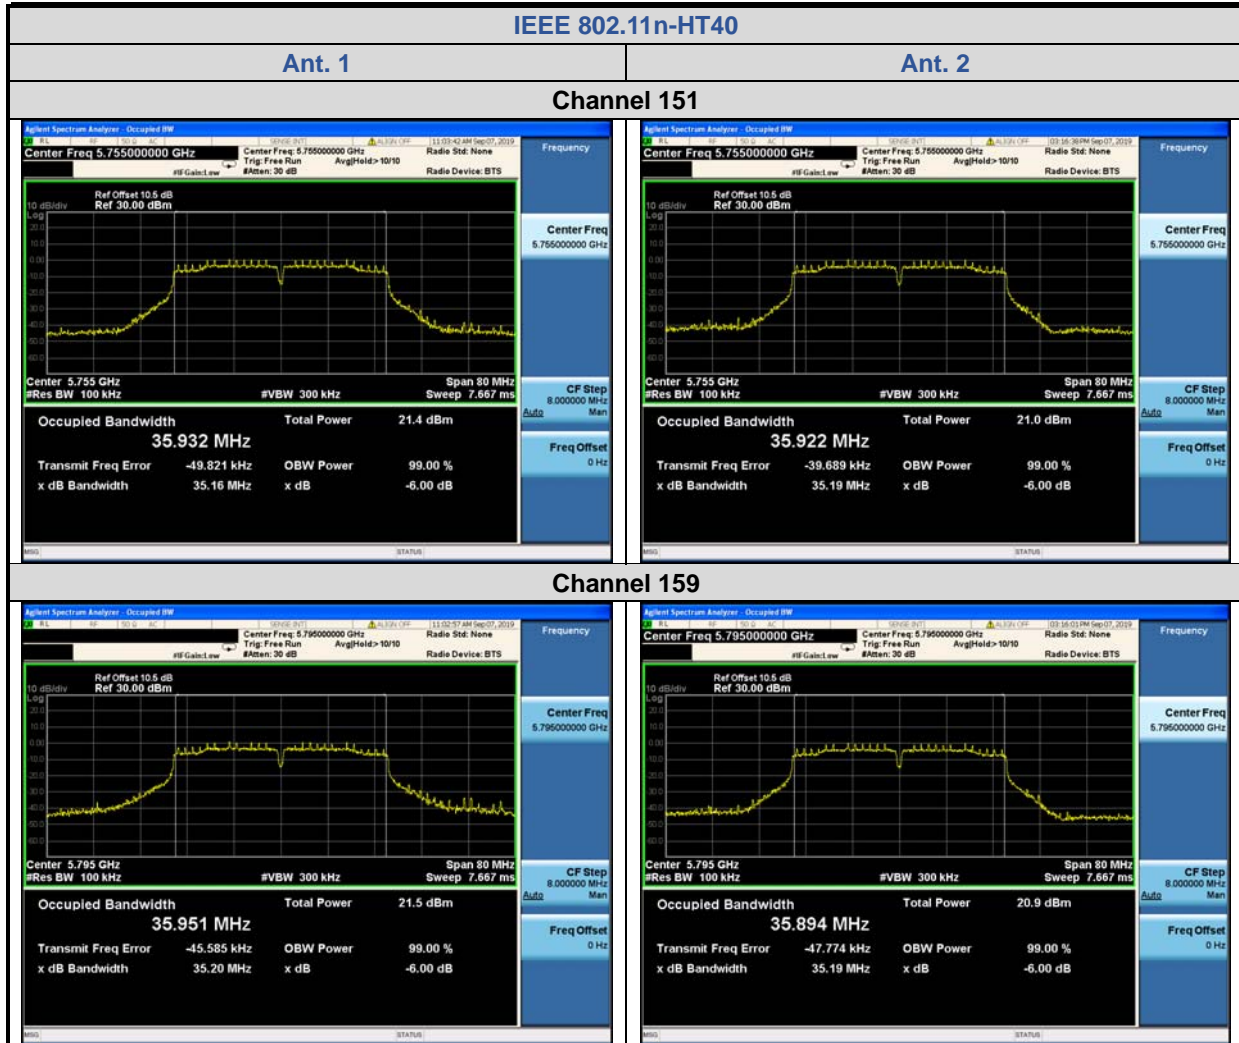

Shenzhen UnionTrust Quality and Technology Co., Ltd.

Address: 16/F, Block A, Building 6, Baoneng Science and Technology Park, Qingxiang Road No.1, Longhua New District, Shenzhen, China
Tel: +86-755-28230888 Fax: +86-755-28230886 E-mail: info@uttlab.com