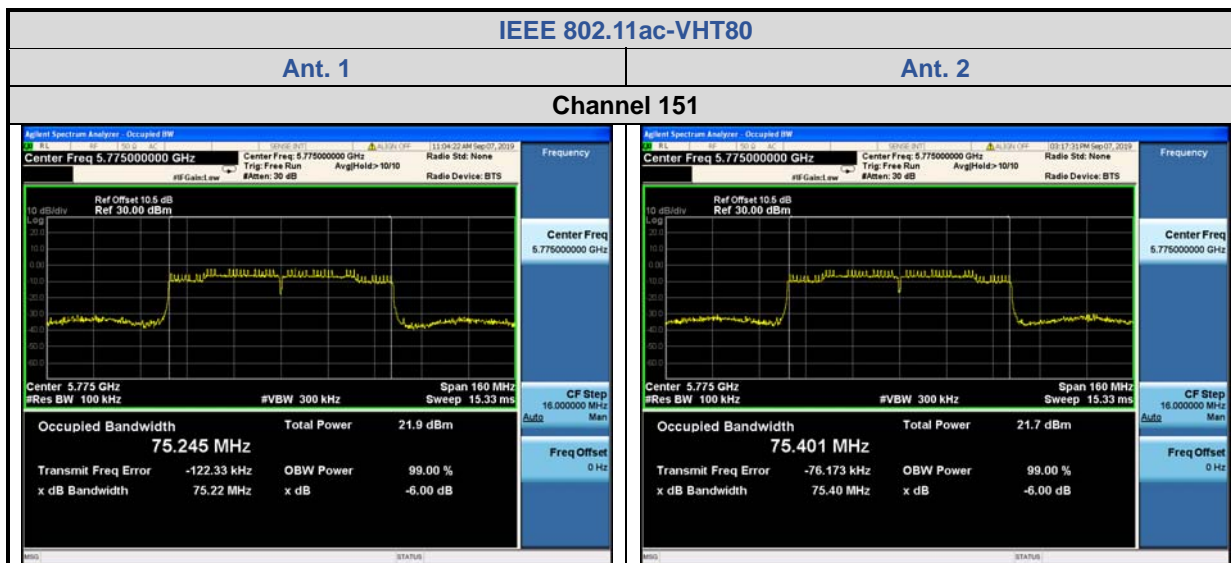

IEEE 802.11ac-VHT20

Ant. 1

Ant. 2

Channel 149

Channel 157

Channel 165

Shenzhen UnionTrust Quality and Technology Co., Ltd.

Address: 16/F, Block A, Building 6, Baoneng Science and Technology Park, Qingxiang Road No.1, Longhua New District, Shenzhen, China  
 Tel: +86-755-28230888 Fax: +86-755-28230886 E-mail: info@uttlab.com