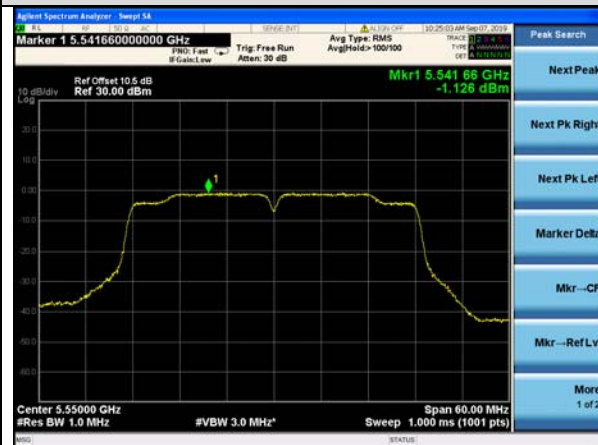

[Http://www.uttlab.com](http://www.uttlab.com)

IEEE 802.11n-HT40

Channel 62

Channel 102

Channel 110

Shenzhen UnionTrust Quality and Technology Co., Ltd.

Address: 16/F, Block A, Building 6, Baoneng Science and Technology Park, Qingxiang Road No.1, Longhua New District, Shenzhen, China