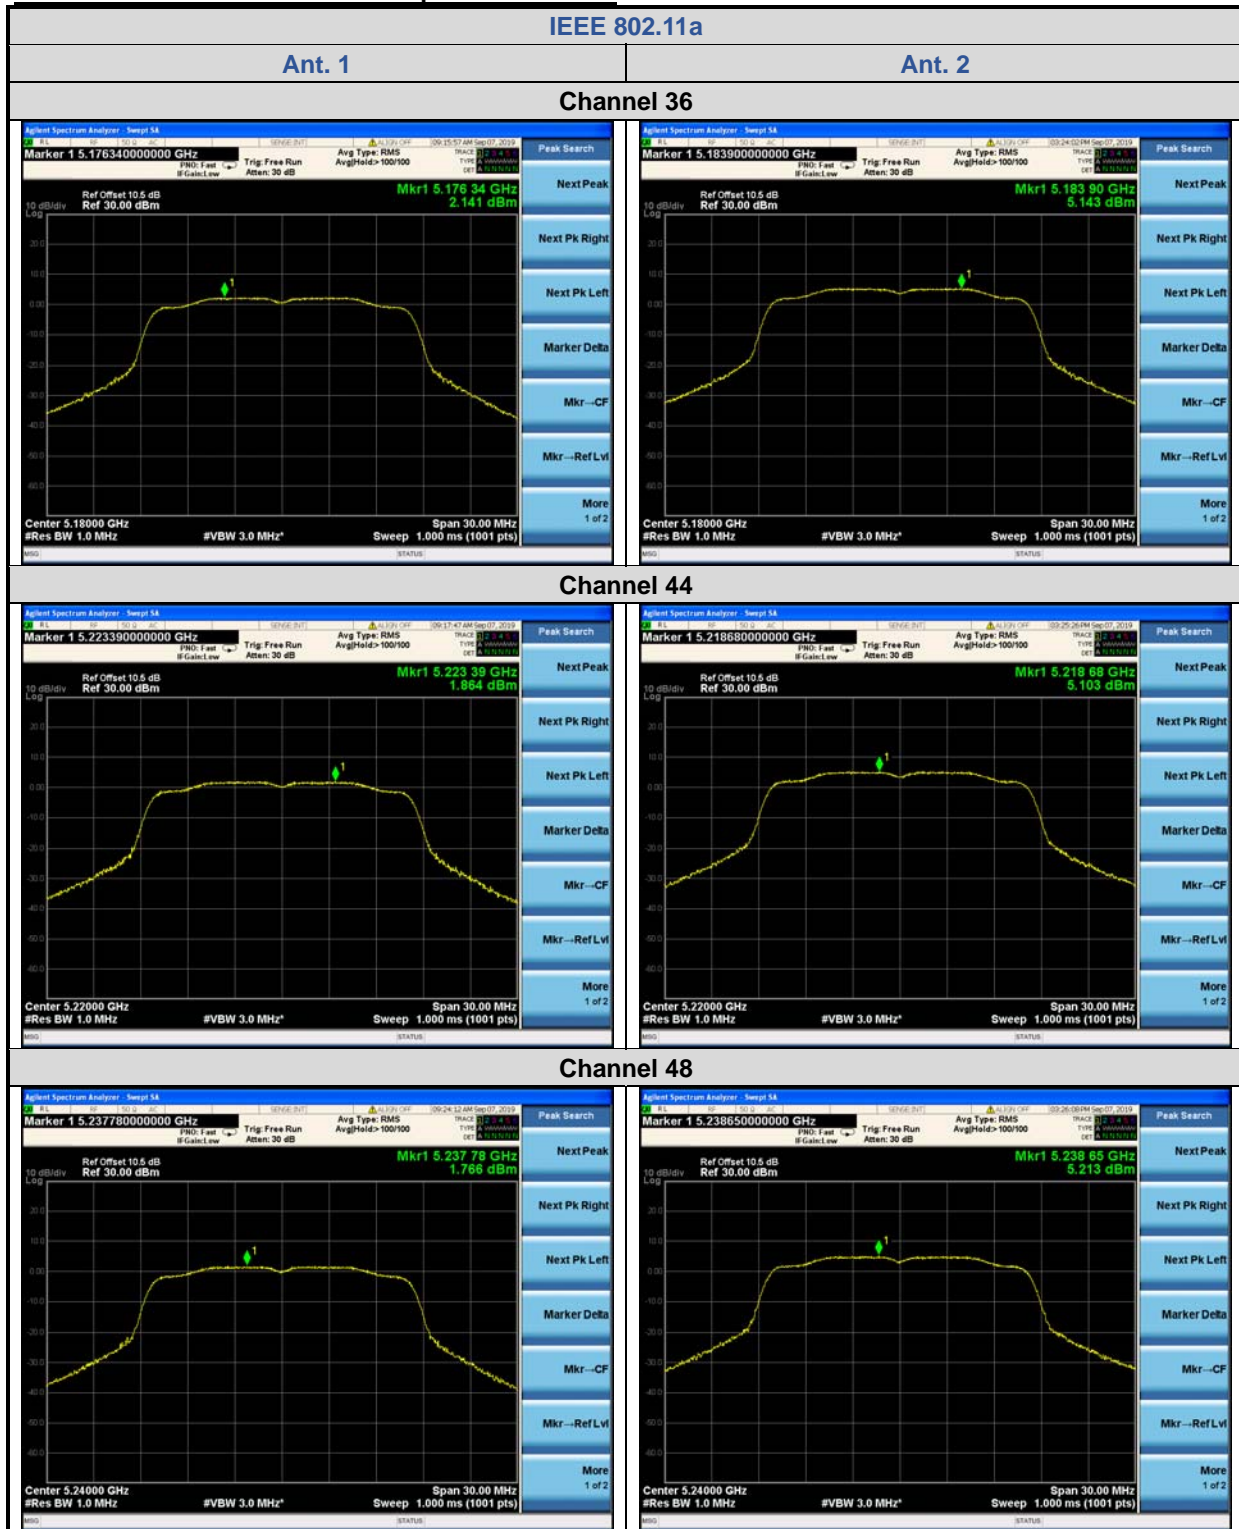

15.407 U-NII-1/-2A/-2C/-3 PSD test plots as follows:

**Shenzhen UnionTrust Quality and Technology Co., Ltd.**

Address: 16/F, Block A, Building 6, Baoneng Science and Technology Park, Qingxiang Road No.1, Longhua New District, Shenzhen, China