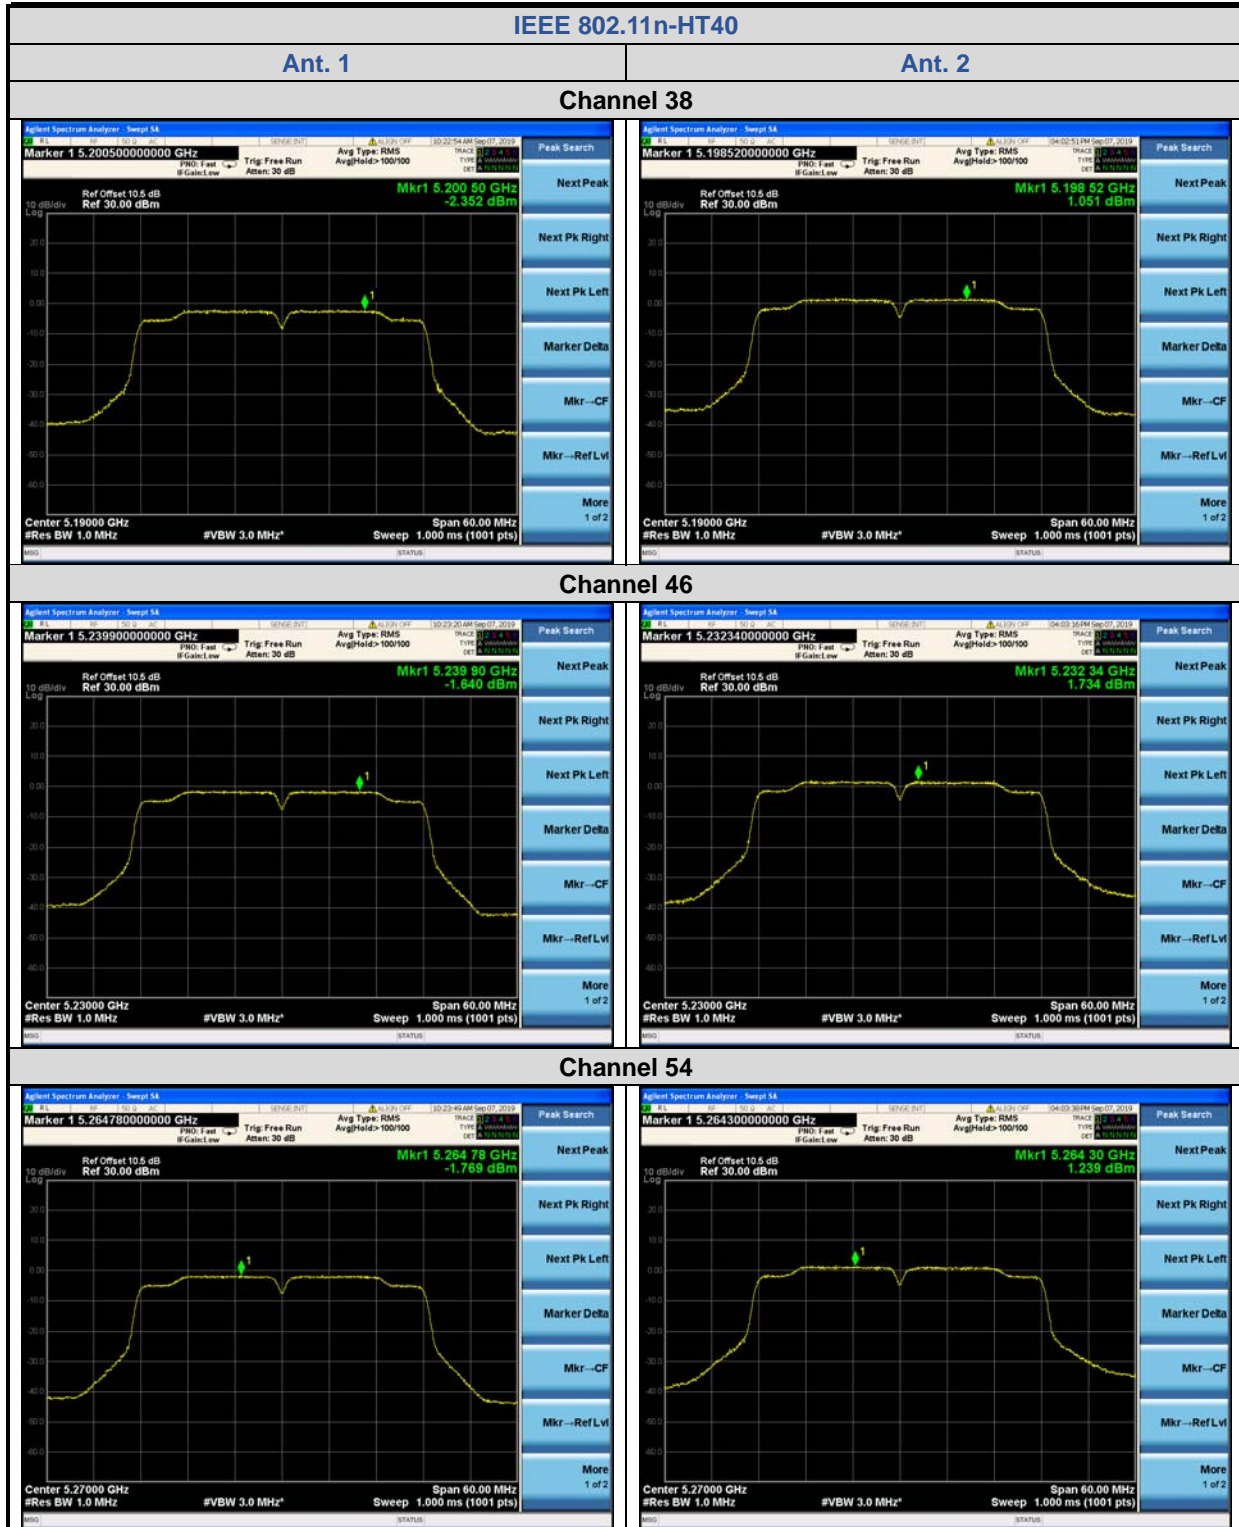

Shenzhen UnionTrust Quality and Technology Co., Ltd.

Address: 16/F, Block A, Building 6, Baoneng Science and Technology Park, Qingxiang Road No.1, Longhua New District, Shenzhen, China
Tel: +86-755-28230888 Fax: +86-755-28230886 E-mail: info@uttlab.com

[Http://www.uttlab.com](http://www.uttlab.com)