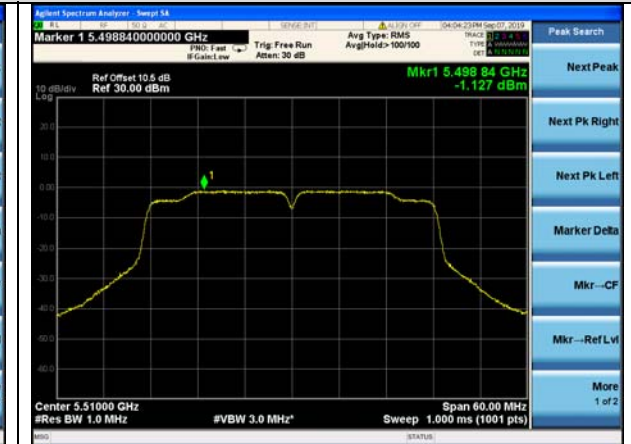

[Http://www.uttlab.com](http://www.uttlab.com)

IEEE 802.11n-HT40

Channel 62

Channel 102

Channel 110

Shenzhen UnionTrust Quality and Technology Co., Ltd.

Address: 16/F, Block A, Building 6, Baoneng Science and Technology Park, Qingxiang Road No.1, Longhua New District, Shenzhen, China