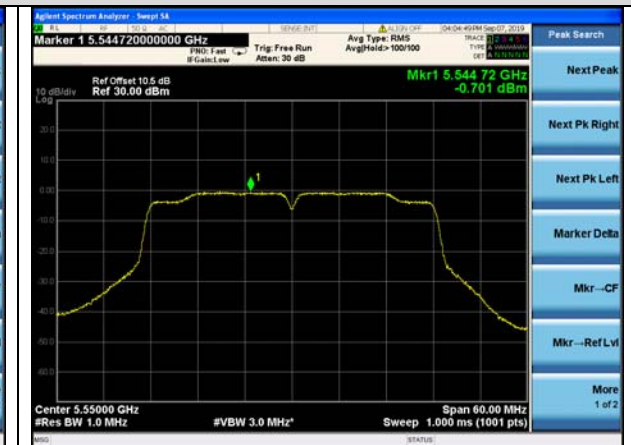

[Http://www.uttlab.com](http://www.uttlab.com)

IEEE 802.11n-HT40

Channel 62

Channel 102

Channel 110

Shenzhen UnionTrust Quality and Technology Co., Ltd.

Address: 16/F, Block A, Building 6, Baoneng Science and Technology Park, Qingxiang Road No.1, Longhua New District, Shenzhen, China