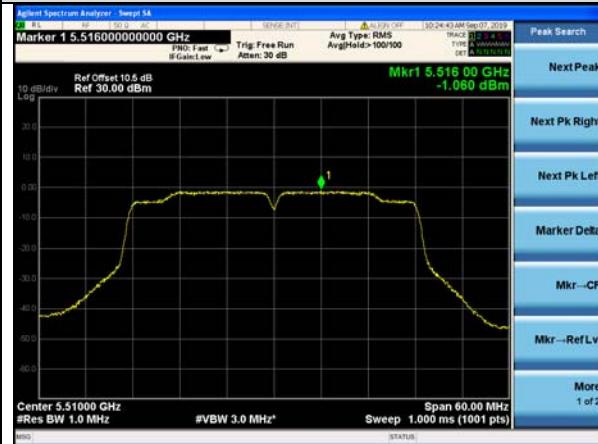

[Http://www.uttlab.com](http://www.uttlab.com)

IEEE 802.11n-HT40

Channel 62

Channel 102

Channel 110

Shenzhen UnionTrust Quality and Technology Co., Ltd.

Address: 16/F, Block A, Building 6, Baoneng Science and Technology Park, Qingxiang Road No.1, Longhua New District, Shenzhen, China