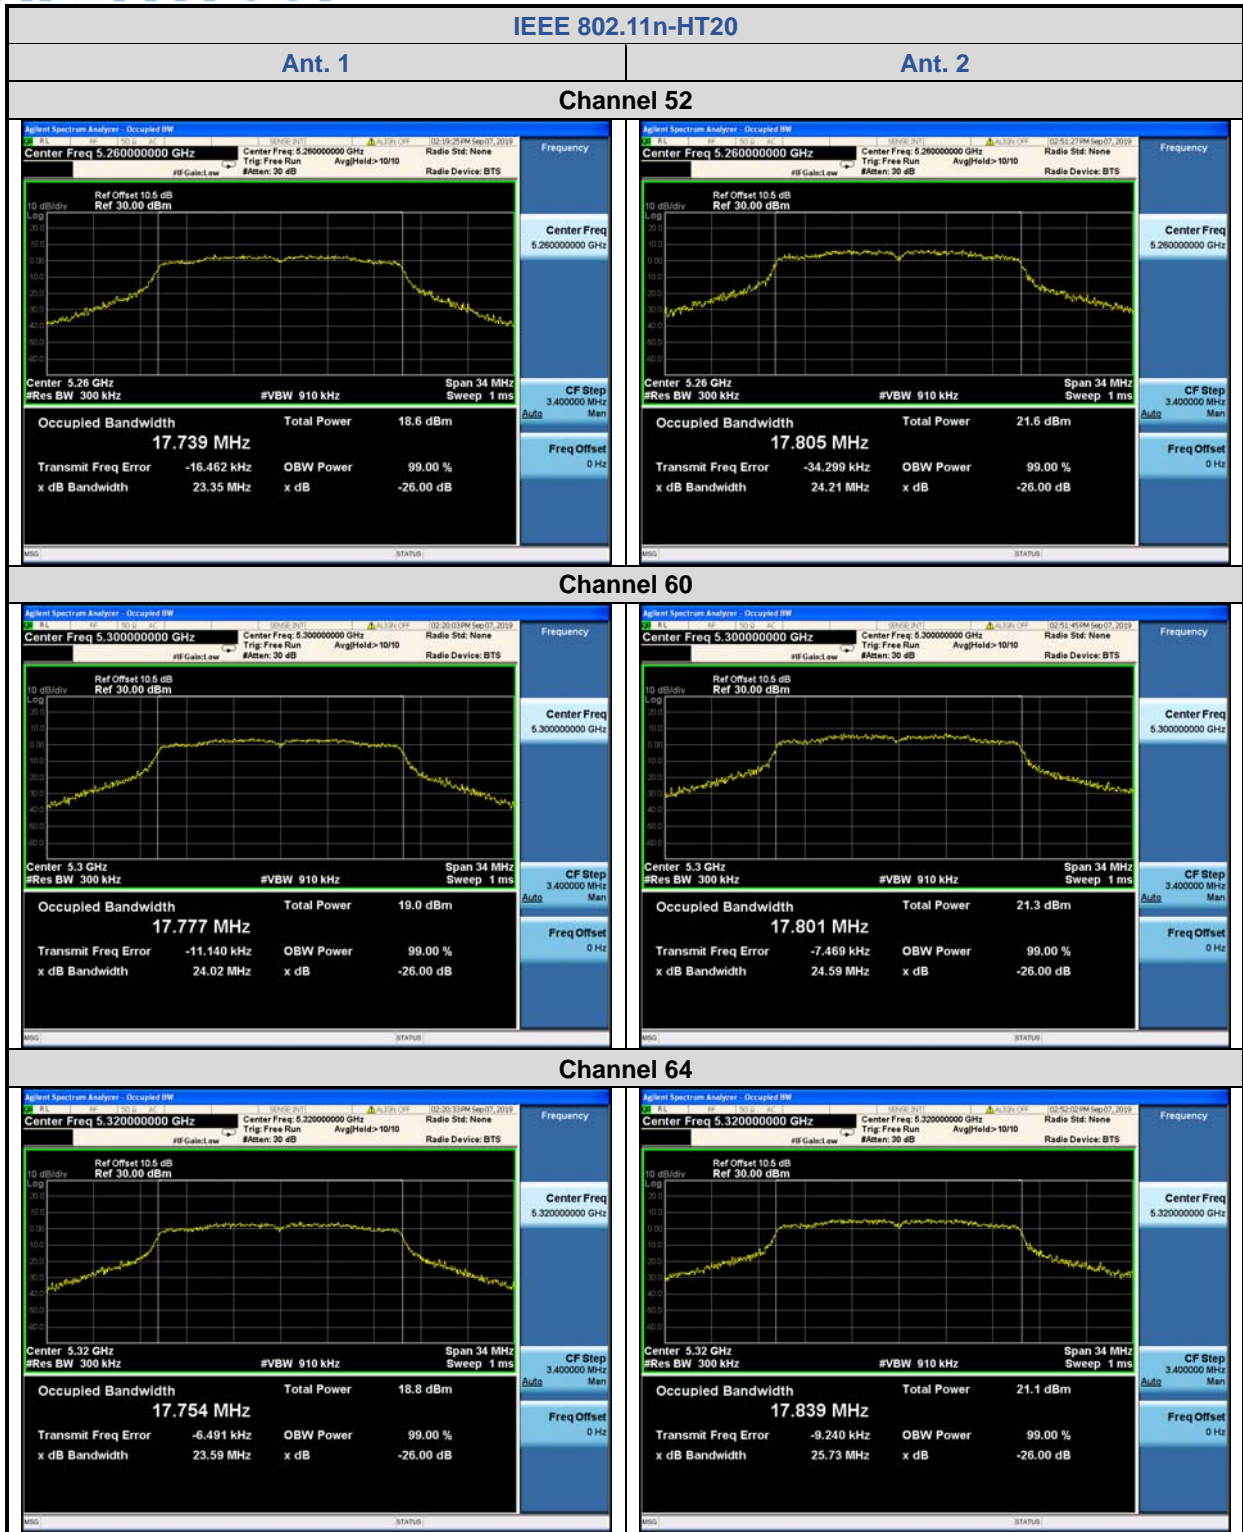

### Channel 64

IEEE 802.11a

Ant. 1

Ant. 2

Channel 100

Channel 116

Channel 140

IEEE 802.11n-HT20

Ant. 1

Ant. 2

Channel 36

Channel 44

Channel 48

IEEE 802.11n-HT20

Ant. 1

Ant. 2

Channel 100

Channel 116

Channel 140

IEEE 802.11n-HT40

Ant. 1

Ant. 2

Channel 38

Channel 46