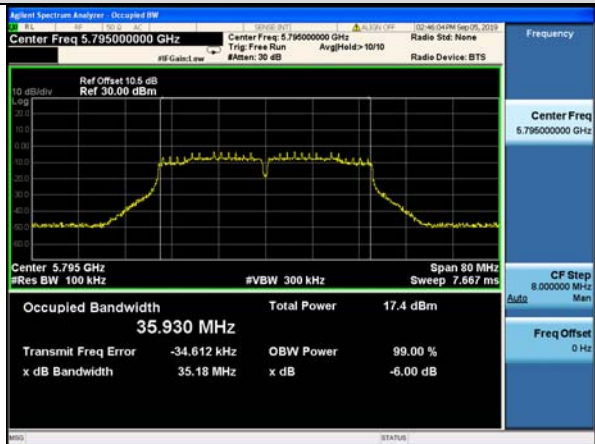

Channel 159

IEEE 802.11ac-VHT80

Ant. 1 Ant. 2