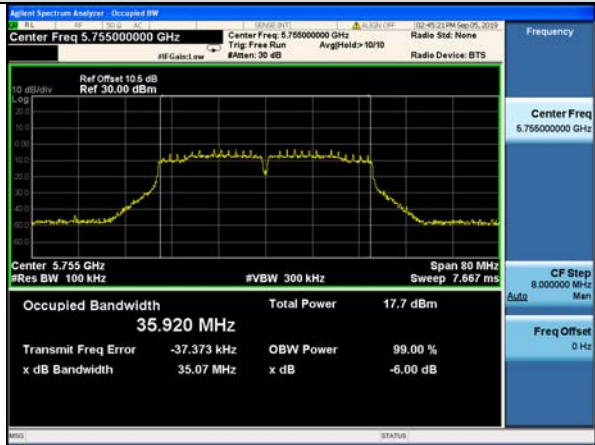

IEEE 802.11ac-VHT40

Ant. 1 Ant. 2

Channel 151