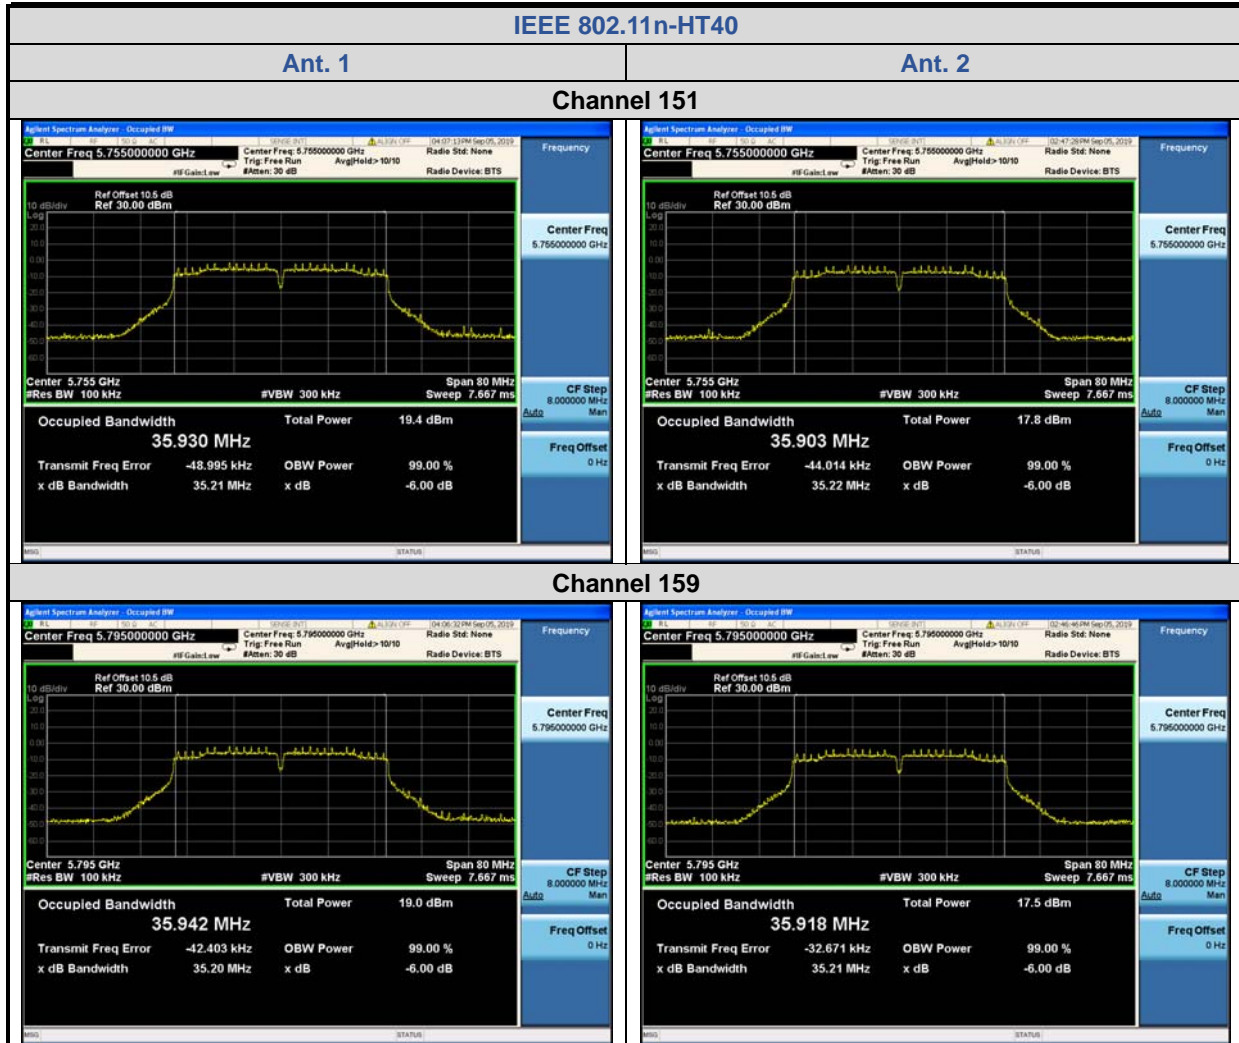

Shenzhen UnionTrust Quality and Technology Co., Ltd.

Address: 16/F, Block A, Building 6, Baoneng Science and Technology Park, Qingxiang Road No.1, Longhua New District, Shenzhen, China
Tel: +86-755-28230888 Fax: +86-755-28230886 E-mail: info@uttlab.com