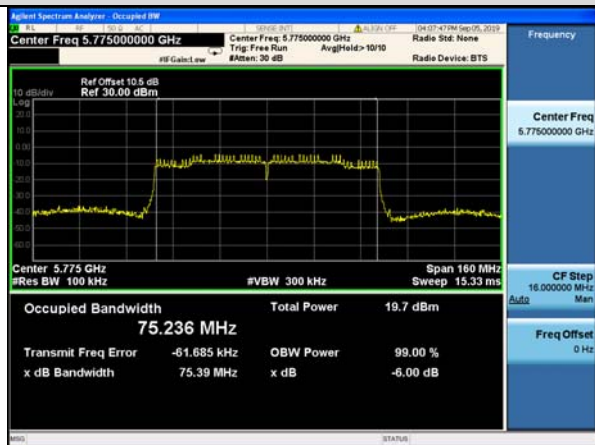

**IEEE 802.11ac-VHT40**

Ant. 1 Ant. 2

**Channel 151**

**Channel 159**

**IEEE 802.11ac-VHT80**

Ant. 1 Ant. 2

**Channel 151**

**Shenzhen UnionTrust Quality and Technology Co., Ltd.**