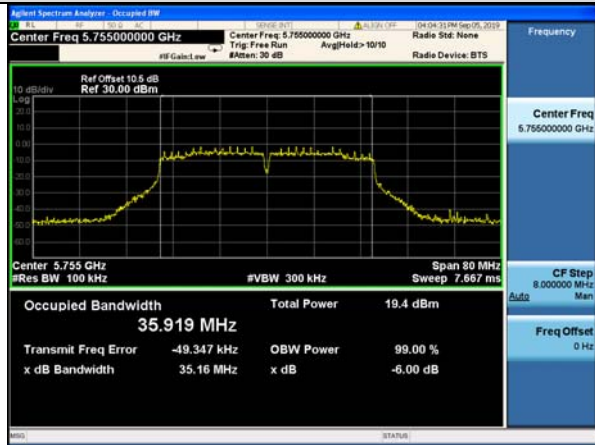

IEEE 802.11ac-VHT40

Ant. 1 Ant. 2

Channel 151