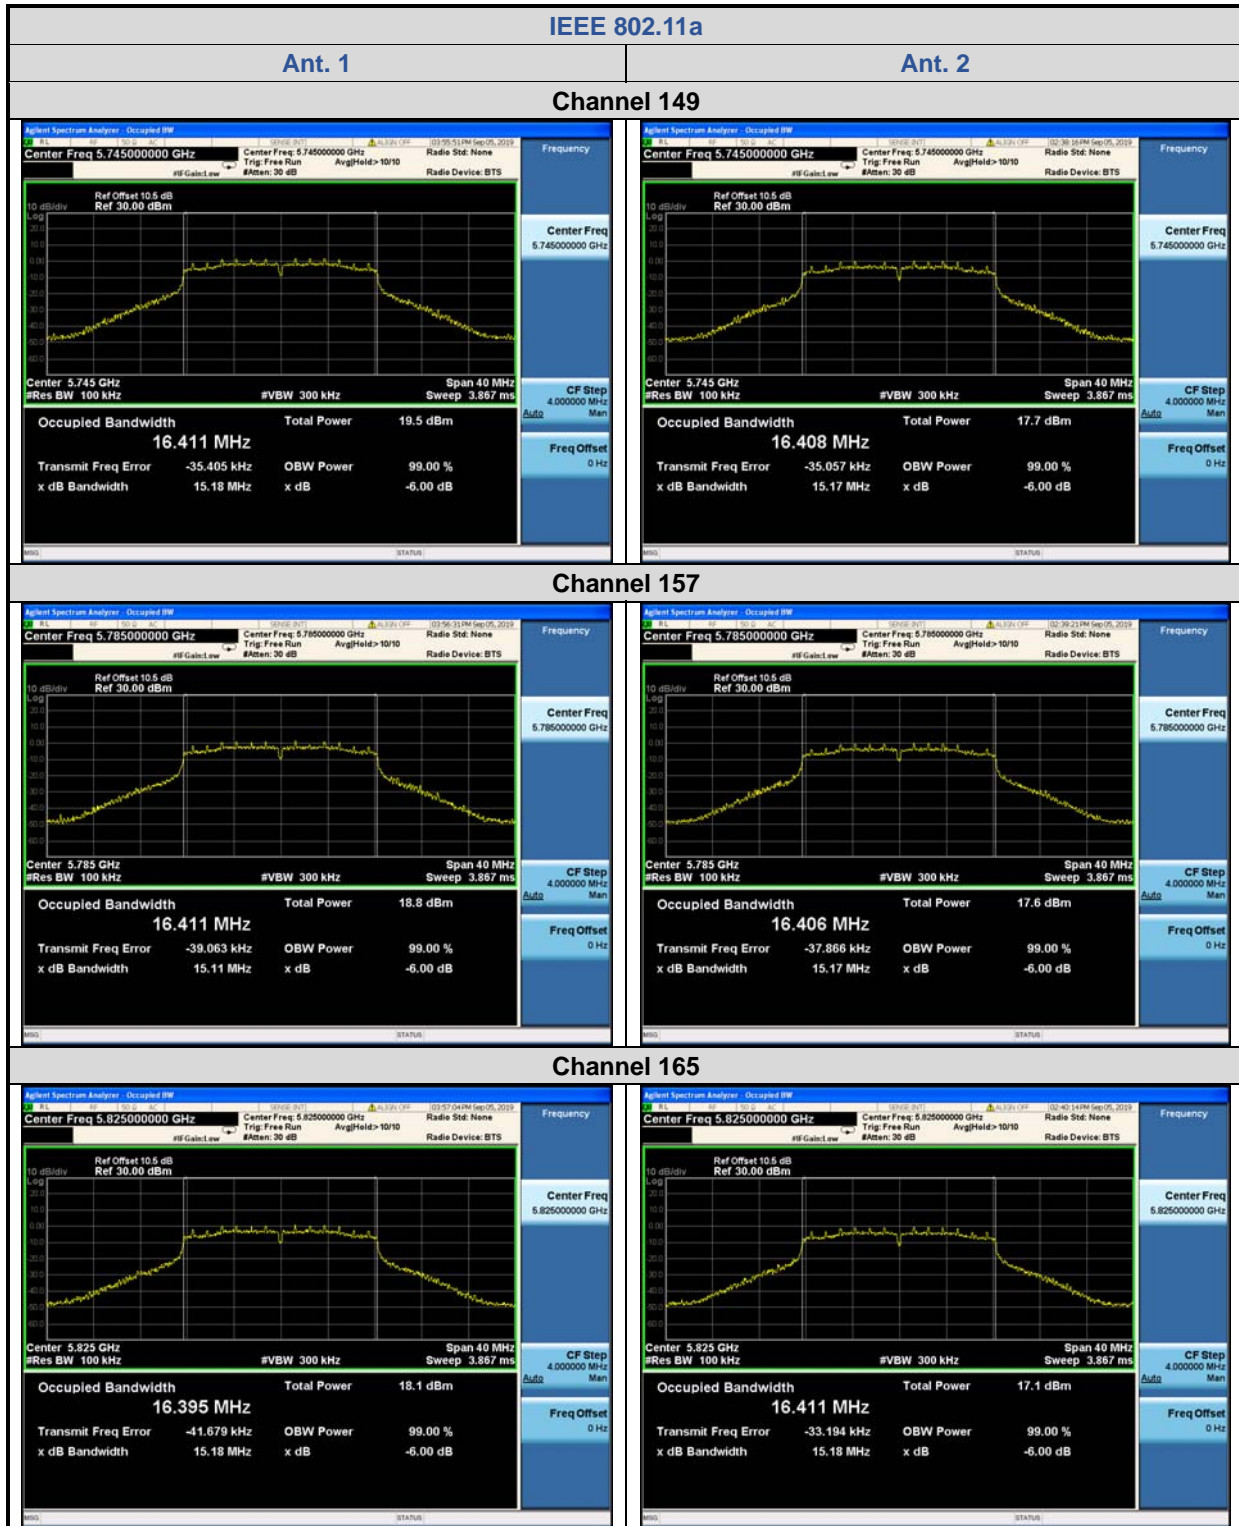

U-NII-3 6 dB & OBW test plots as follows:

Shenzhen UnionTrust Quality and Technology Co., Ltd.

Address: 16/F, Block A, Building 6, Baoneng Science and Technology Park, Qingxiang Road No.1, Longhua New District, Shenzhen, China
Tel: +86-755-28230888 Fax: +86-755-28230886 E-mail: info@uttlab.com